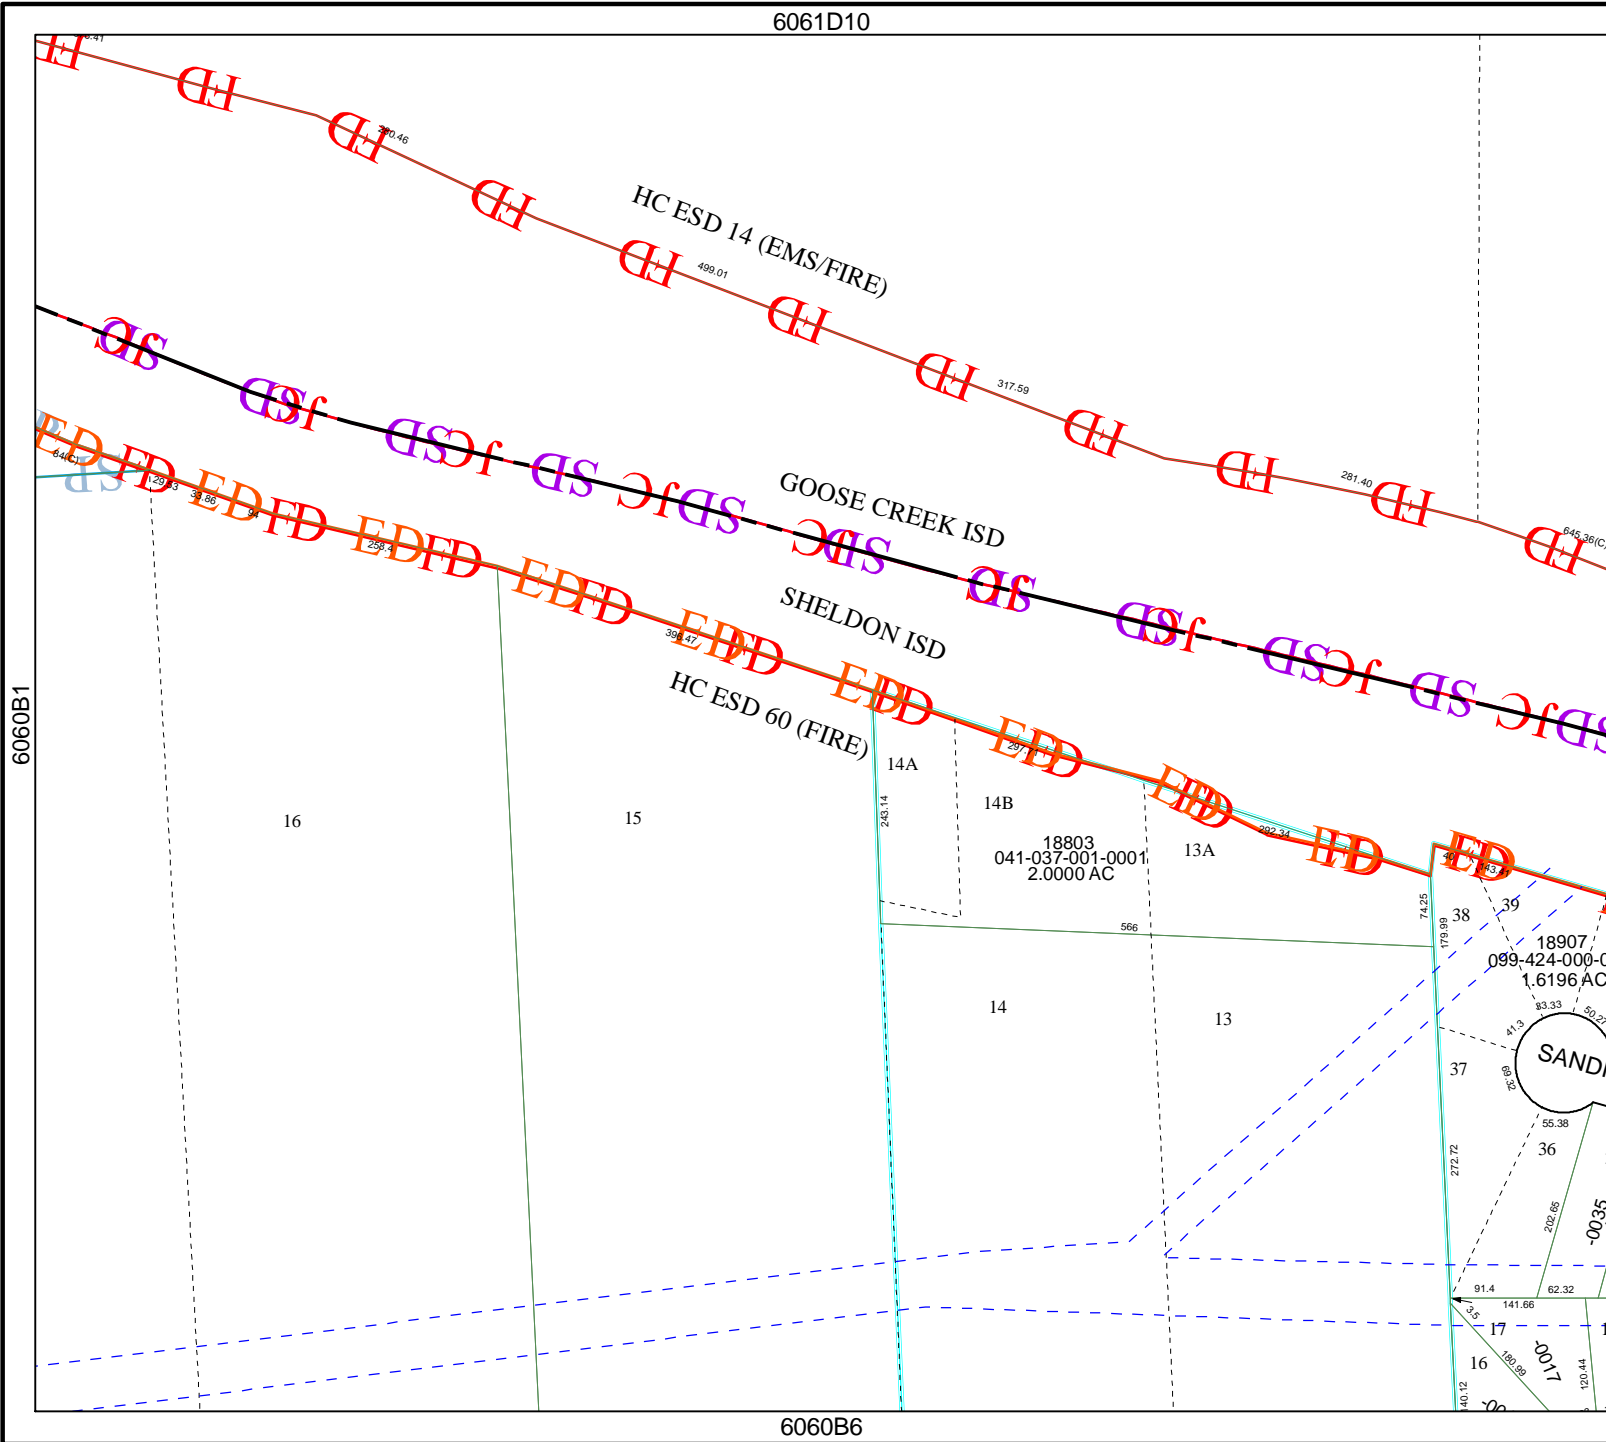

6061D10

Harris County Appraisal District

0 100 200

PUBLICATION DATE:
8/15/2011

Geospatial or map data maintained by the Harris County Appraisal District is for informational purposes and may not be prepared for or be suitable for legal, engineering, or surveying purposes. It does not represent an on-the-ground survey and only represents the approximate location of property boundaries.

MAP LOCATION

FACET 6060B

1	2	3	4
5	6	7	8
9	10	11	12

6060B6