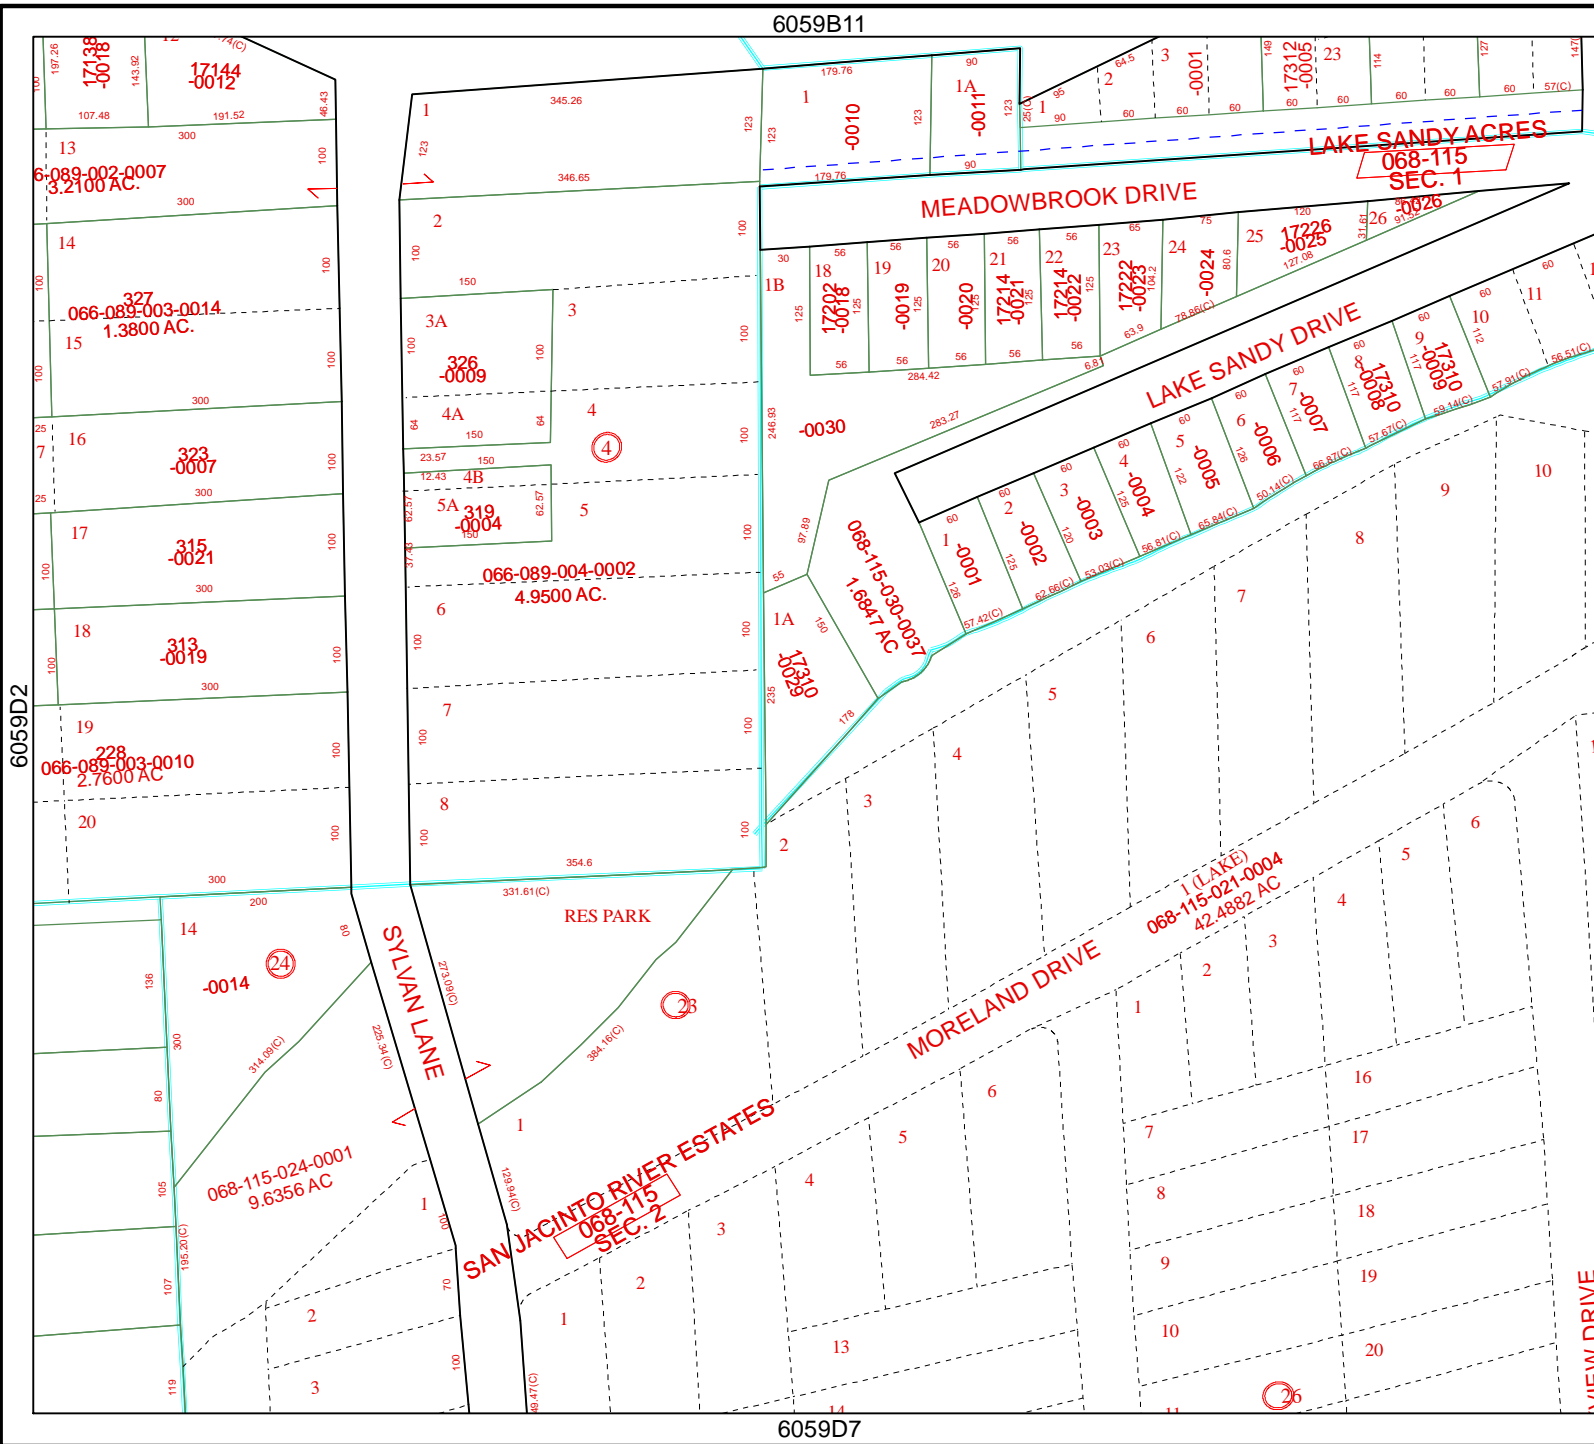

6059B11

6059D7

Harris County Appraisal District

0 100 200
 PUBLICATION DATE:
 12/29/2011

Geospatial or map data maintained by the Harris County Appraisal District is for informational purposes and may not have been prepared for or be suitable for legal, engineering, or surveying purposes. It does not represent an on-the-ground survey and only represents the approximate location of property boundaries.

MAP LOCATION

FACET 6059D

1	2	3	4
5	6	7	8
9	10	11	12

6059D2

6059D4

VIEW DRIVE