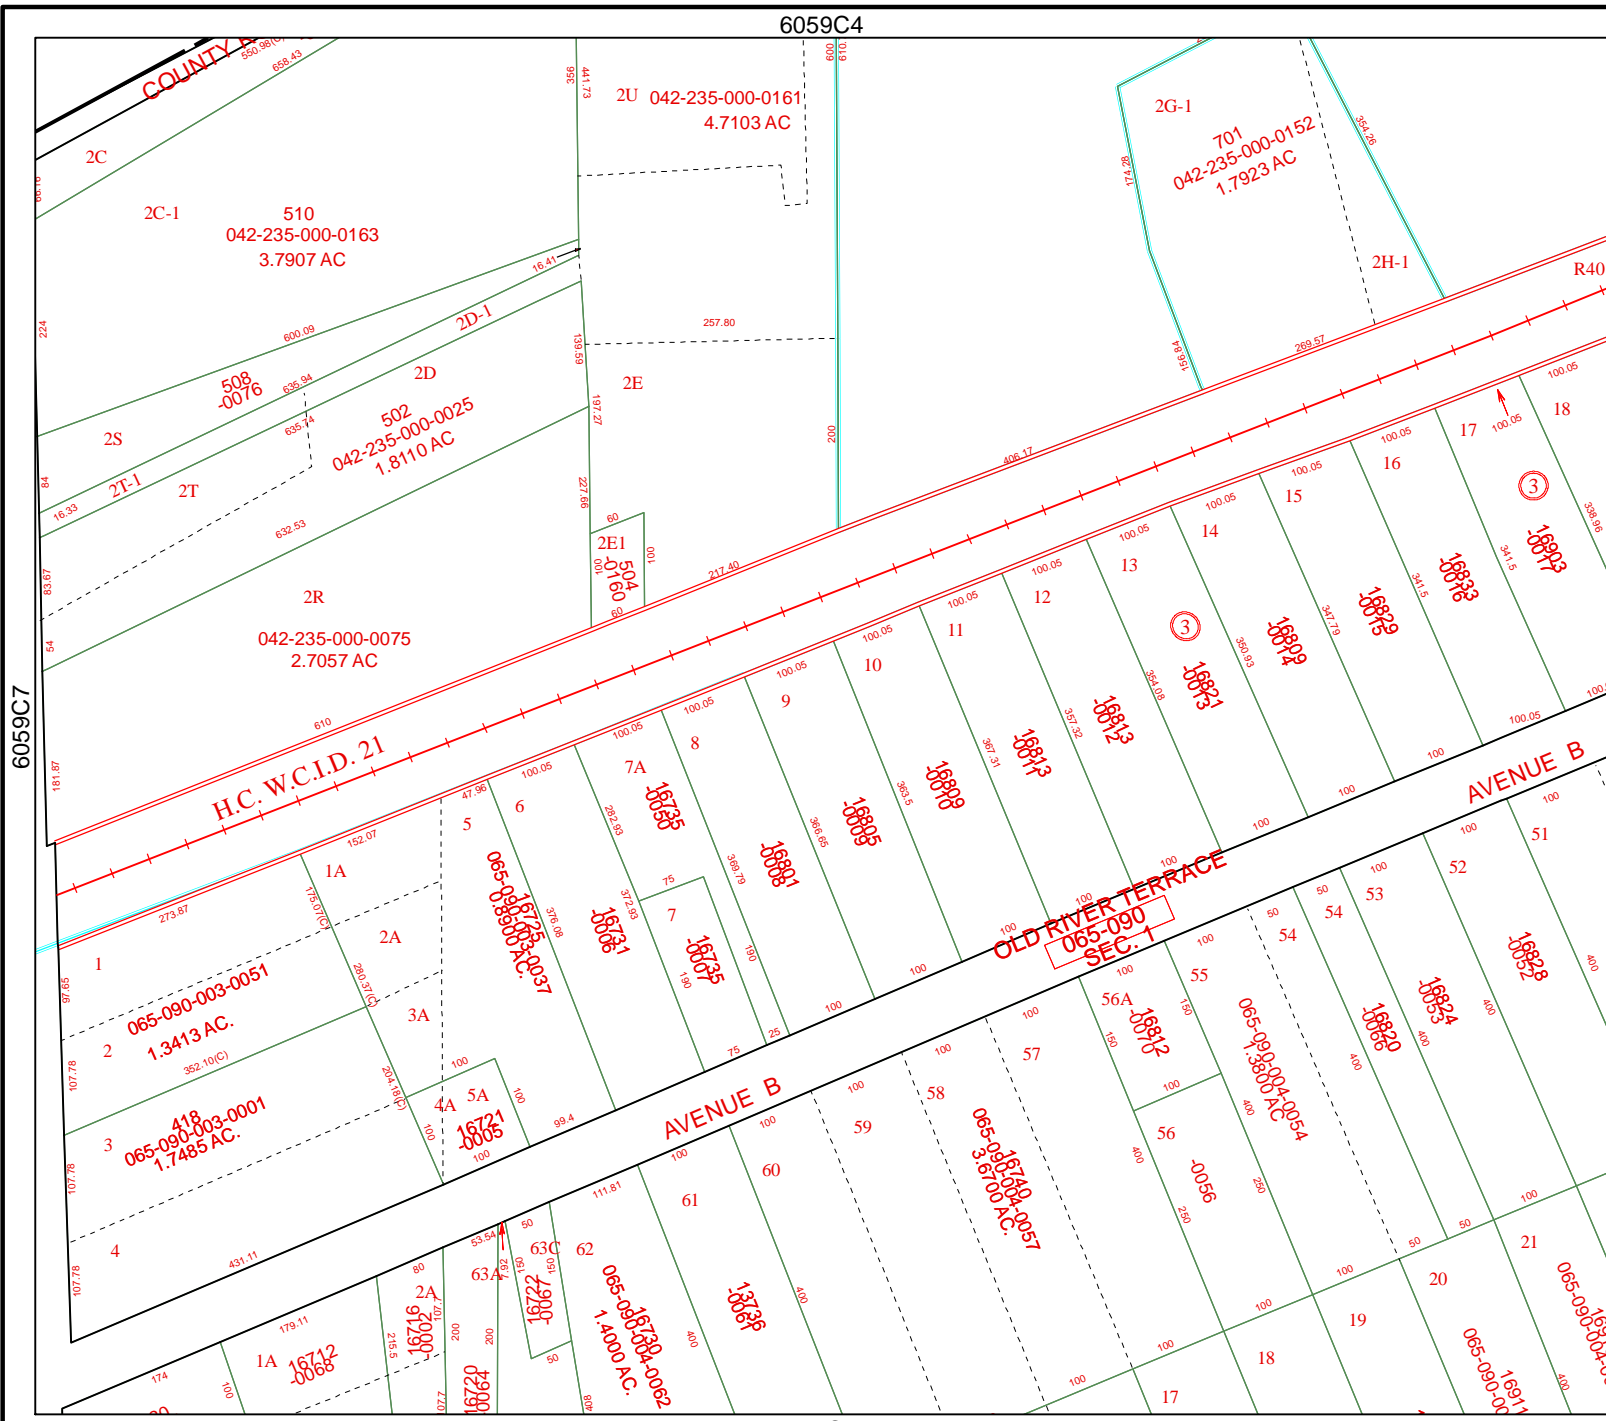

6059C4

6059C12

Harris County Appraisal District

0 100 200

PUBLICATION DATE:
12/29/2011

Geospatial or map data maintained by the Harris County Appraisal District is for informational purposes and may not have been prepared for or be suitable for legal, engineering, or surveying purposes. It does not represent an on-the-ground survey and only represents the approximate location of property boundaries.

MAP LOCATION

FACET 6059C

1	2	3	4
5	6	7	8
9	10	11	12

6059C7

6059D5