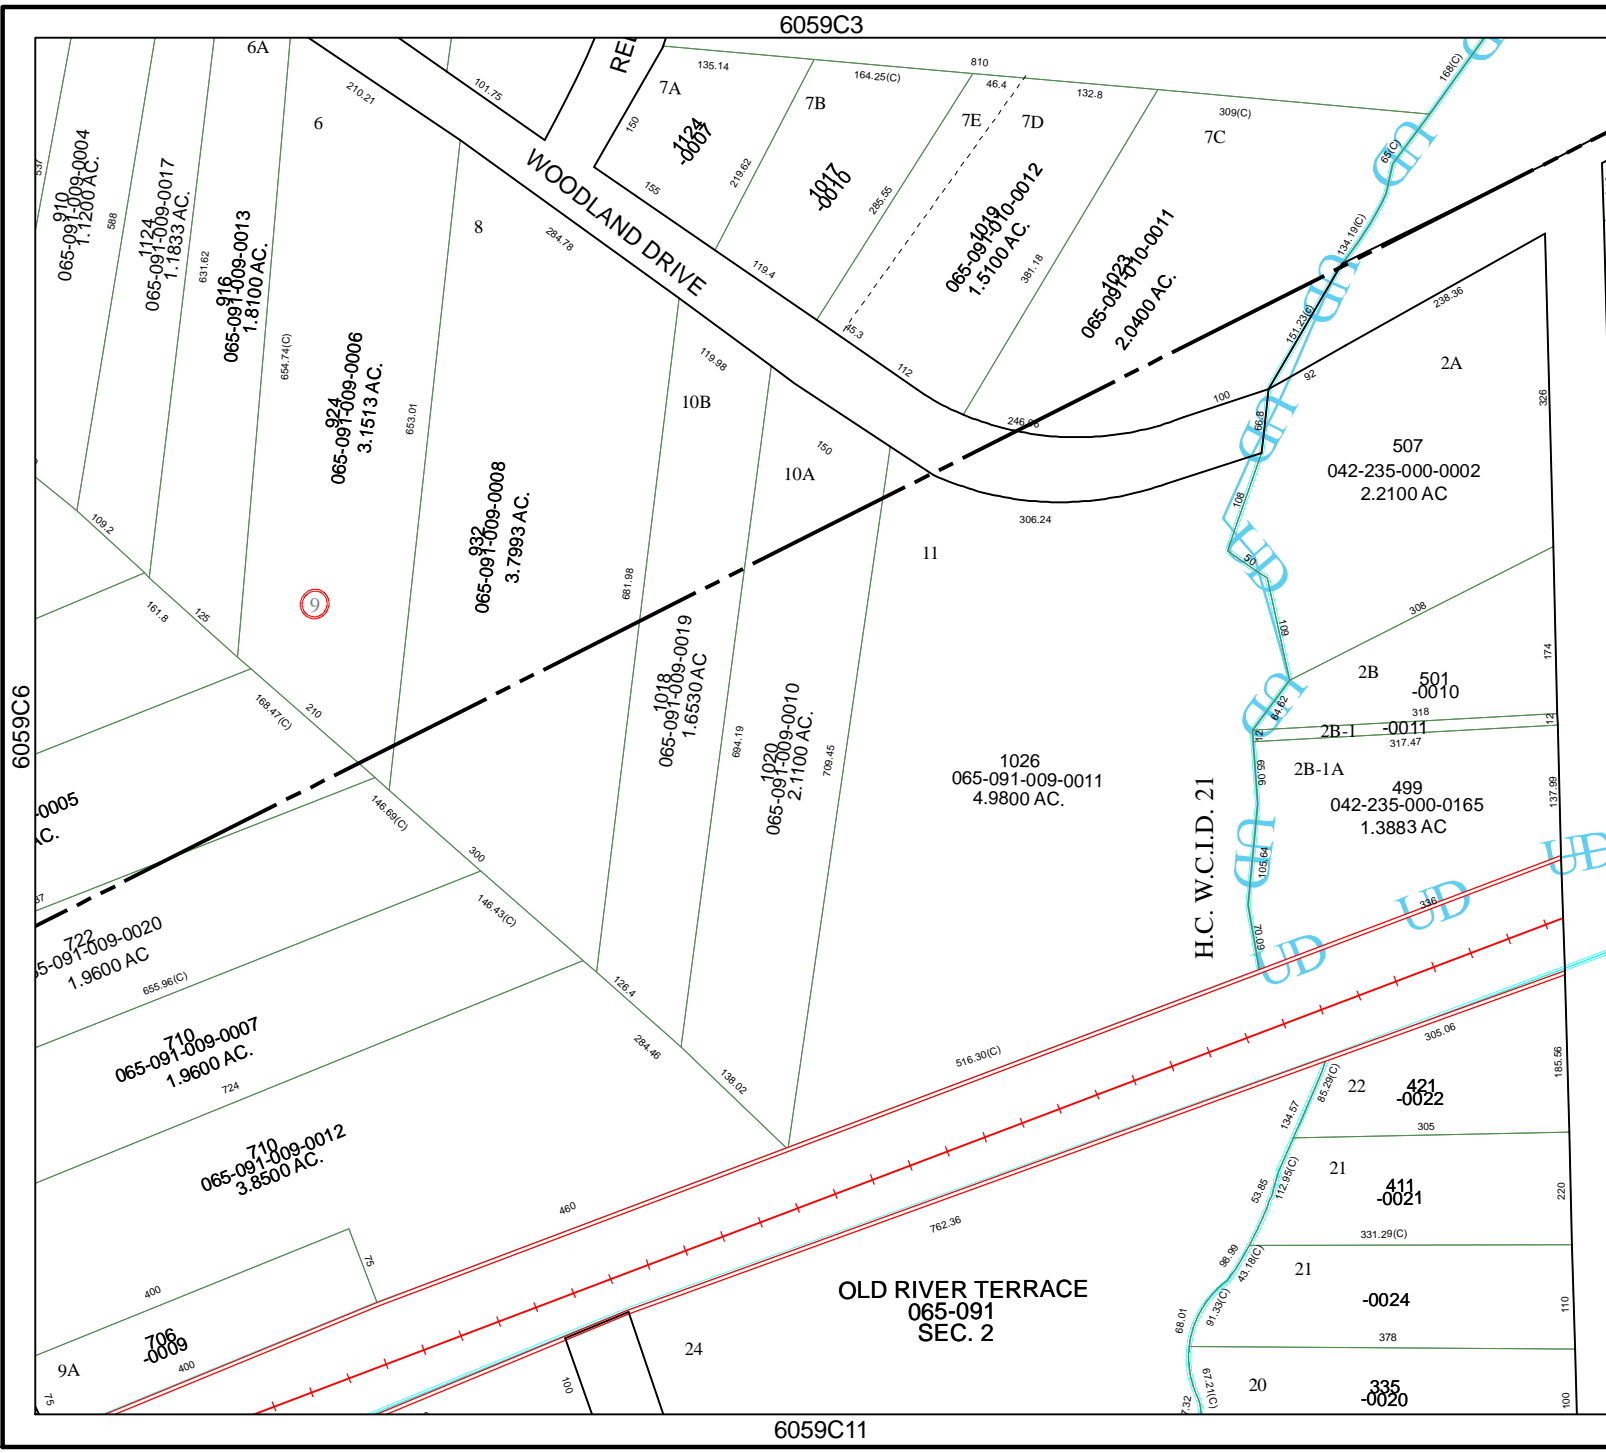

6059C3

6059C11

Harris County Appraisal District

0 100 200
PUBLICATION DATE:
 8/15/2011

Geospatial or map data maintained by the Harris County Appraisal District is for informational purposes and may **not** have been prepared for or be suitable for legal, engineering, or surveying purposes. It does **not** represent an on-the-ground survey and only represents the approximate location of property boundaries.

MAP LOCATION

FACET 6059C

1	2	3	4
5	6	7	8
9	10	11	12