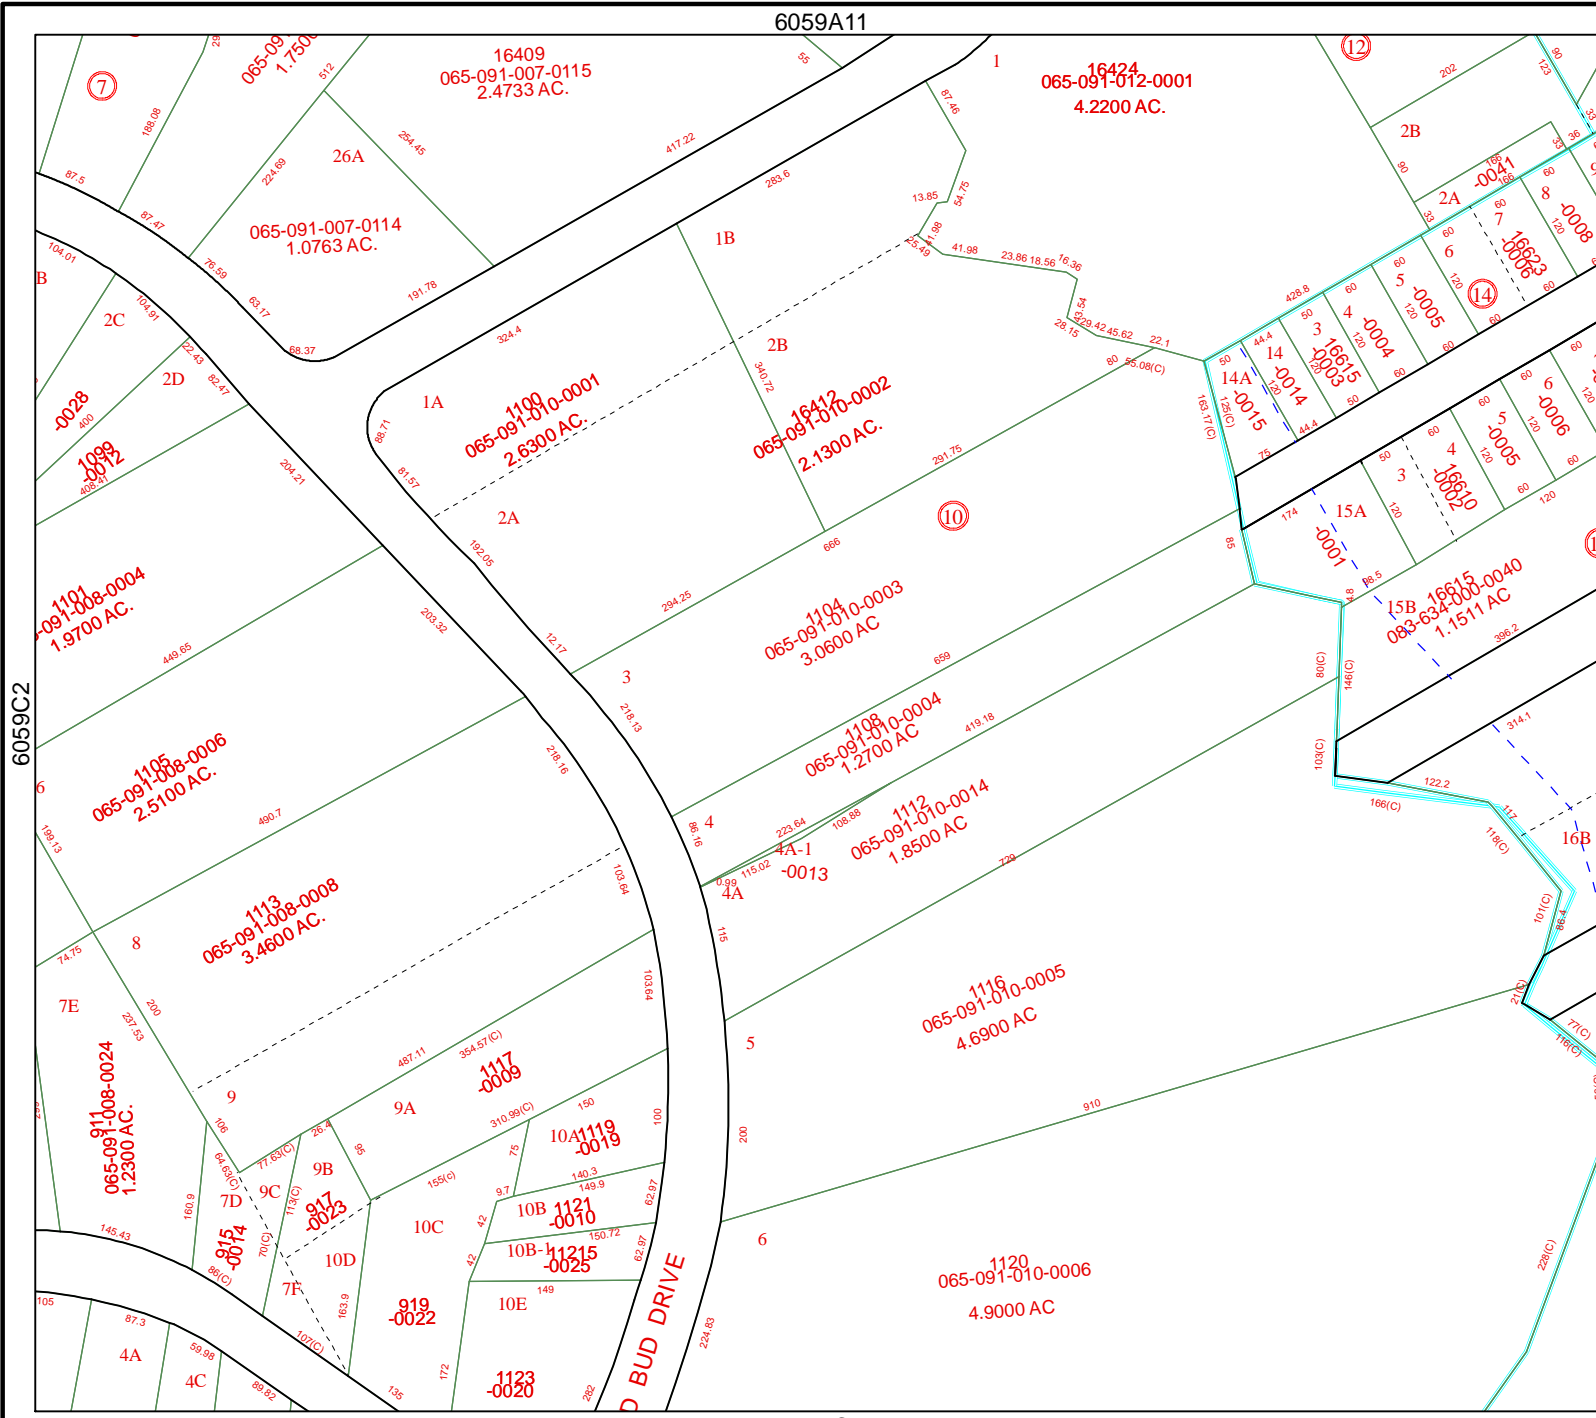

6059A11

6059C7

# Harris County Appraisal District

0 100 200

PUBLICATION DATE:  
12/29/2011

Geospatial or map data maintained by the Harris County Appraisal District is for informational purposes and may not have been prepared for or be suitable for legal, engineering, or surveying purposes. It does not represent an on-the-ground survey and only represents the approximate location of property boundaries.

MAP LOCATION

## FACET 6059C

1	2	3	4
5	6	7	8
9	10	11	12

6059C2

6059C4