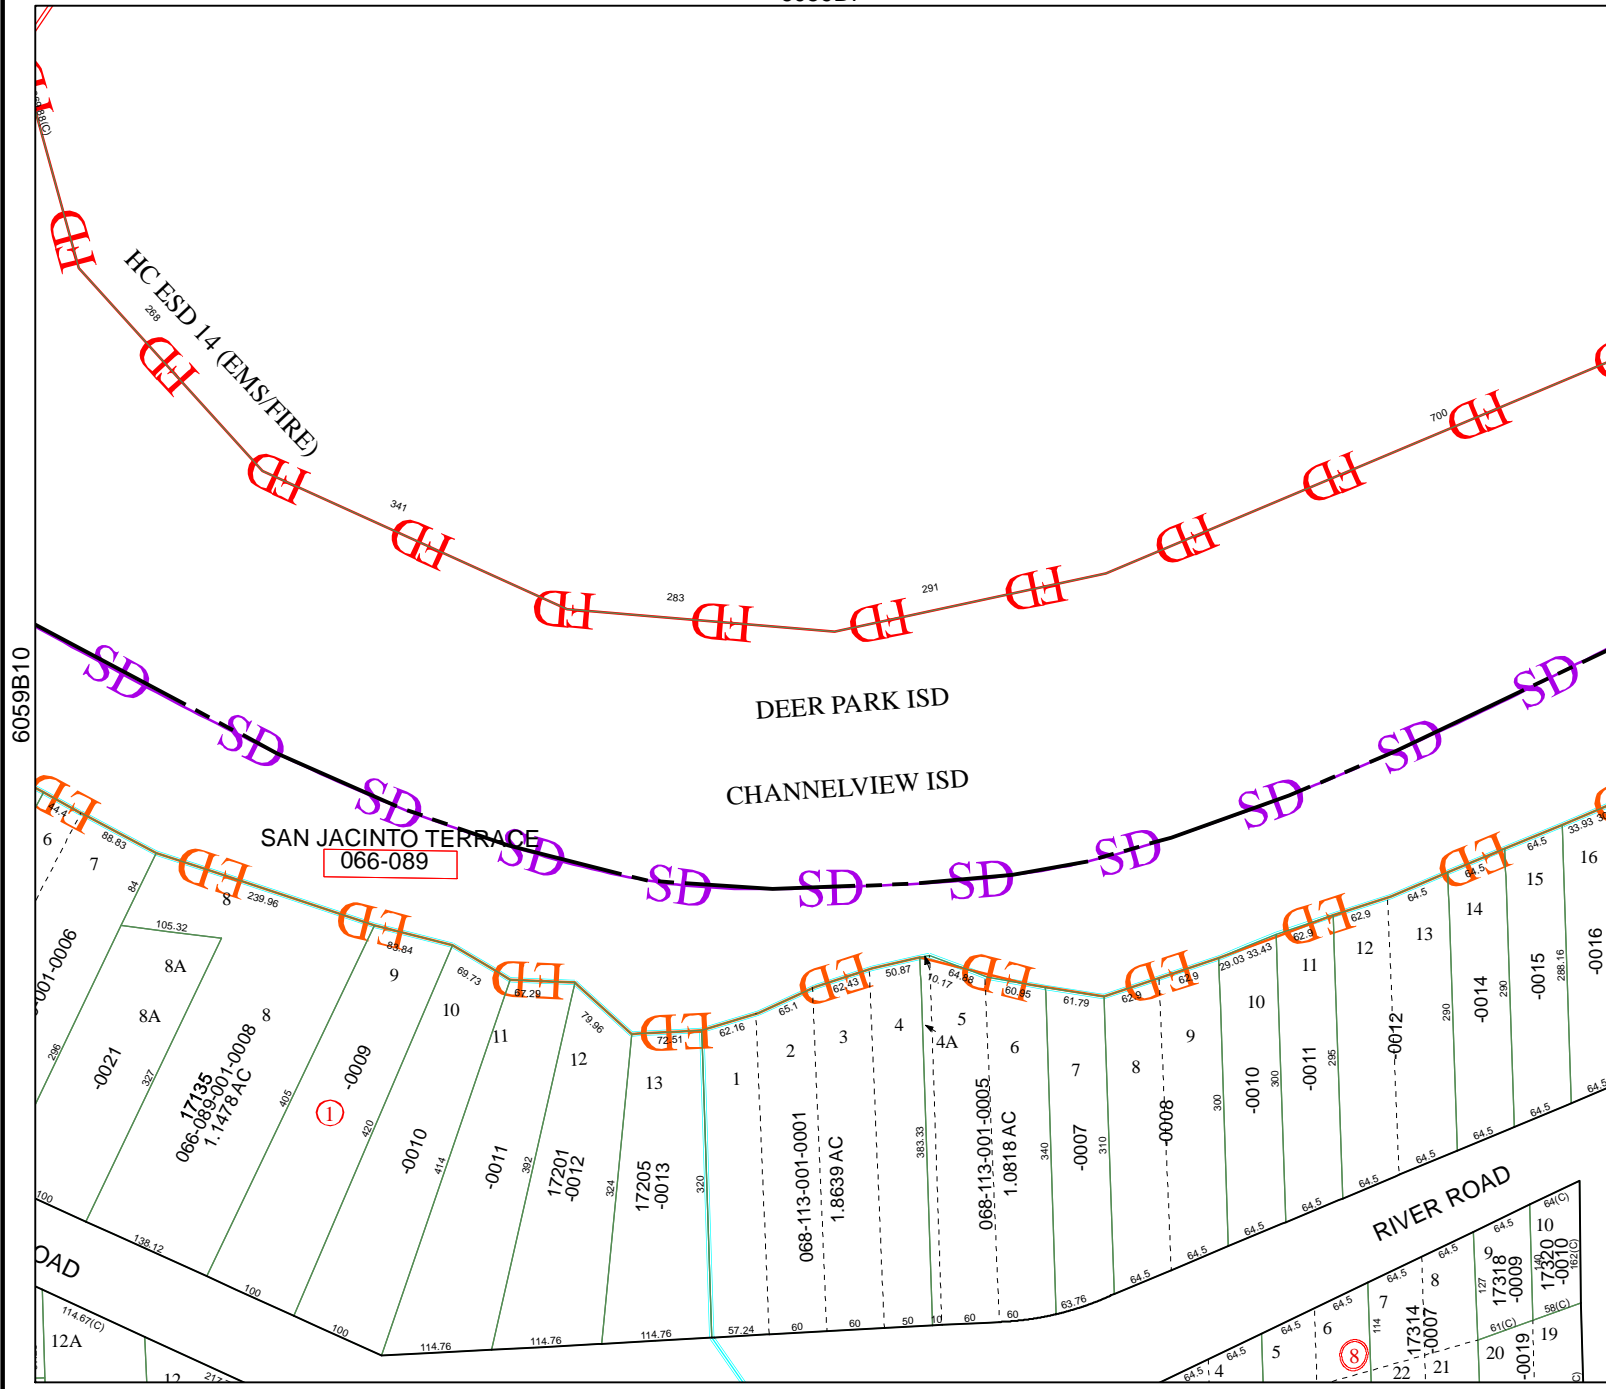

6059B7

Harris County Appraisal District

0 100 200
PUBLICATION DATE:
12/29/2011

Geospatial or map data maintained by the Harris County Appraisal District is for informational purposes and may not have been prepared for or be suitable for legal, engineering, or surveying purposes. It does not represent an on-the-ground survey and only represents the approximate location of property boundaries.

MAP LOCATION

FACET 6059B

1	2	3	4
5	6	7	8
9	10	11	12

6059D3