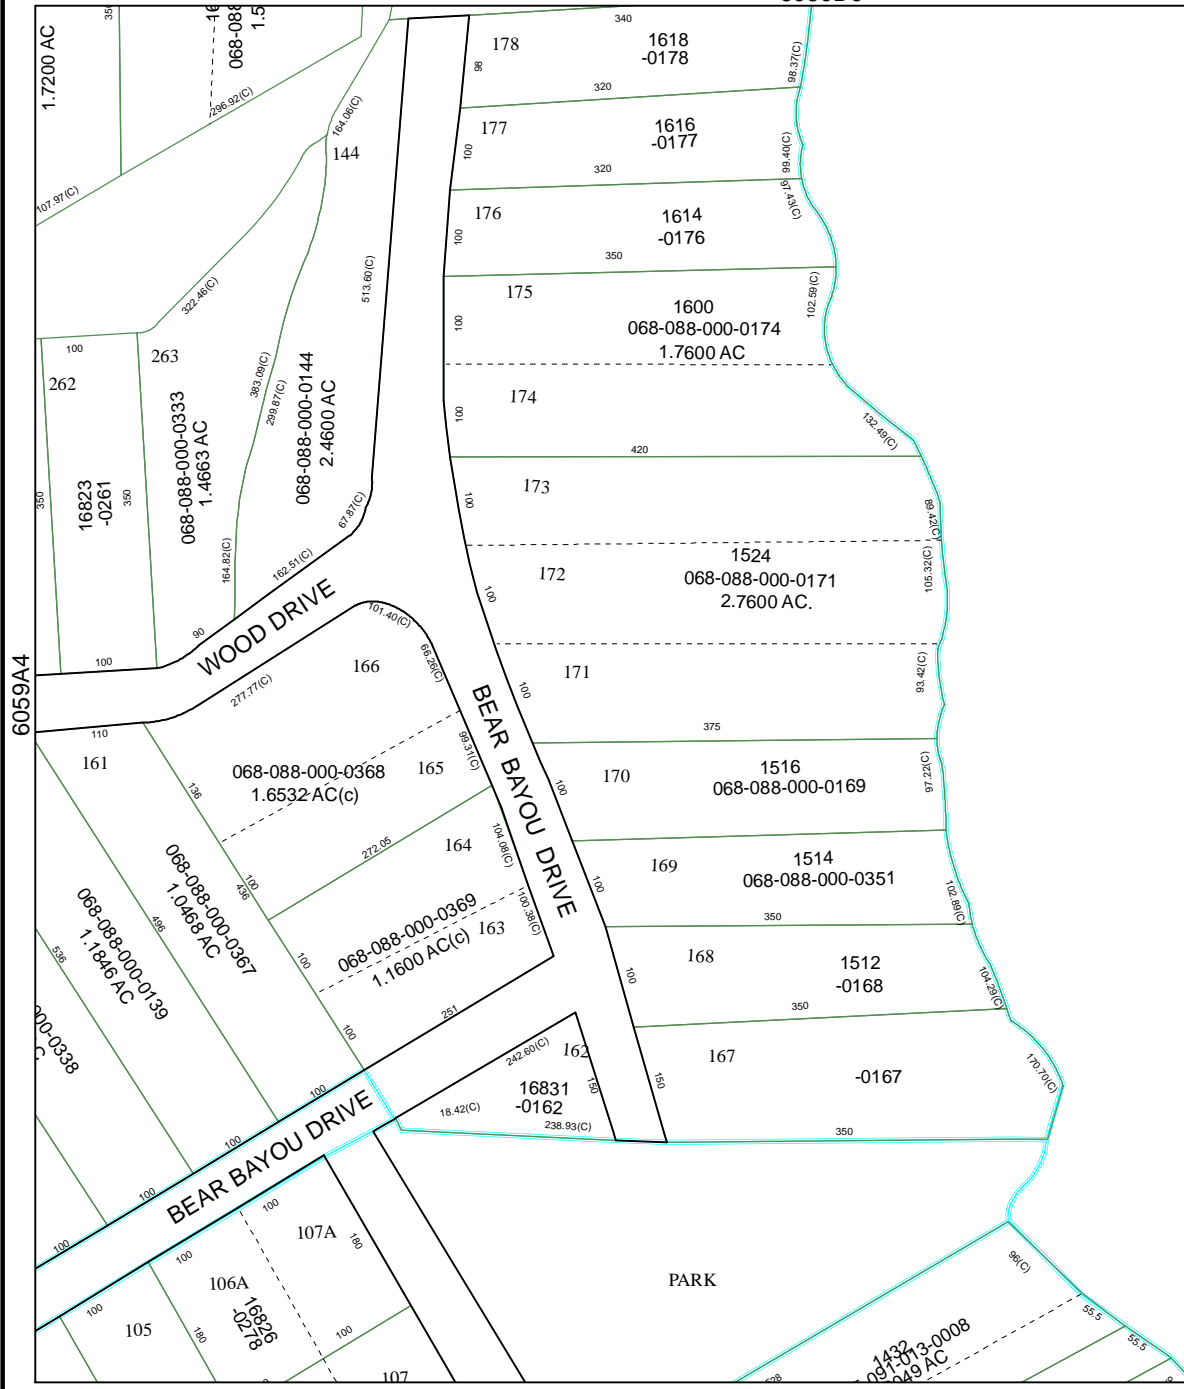

6060D9

6059B5

Harris County Appraisal District

PUBLICATION DATE:
12/30/2011

Geospatial or map data maintained by the Harris County Appraisal District is for informational purposes and may **not** have been prepared for or be suitable for legal, engineering, or surveying purposes. It does **not** represent an on-the-ground survey and only represents the approximate location of property boundaries.

MAP LOCATION

FACET 6059B

1	2	3	4
5	6	7	8
9	10	11	12

6059B2