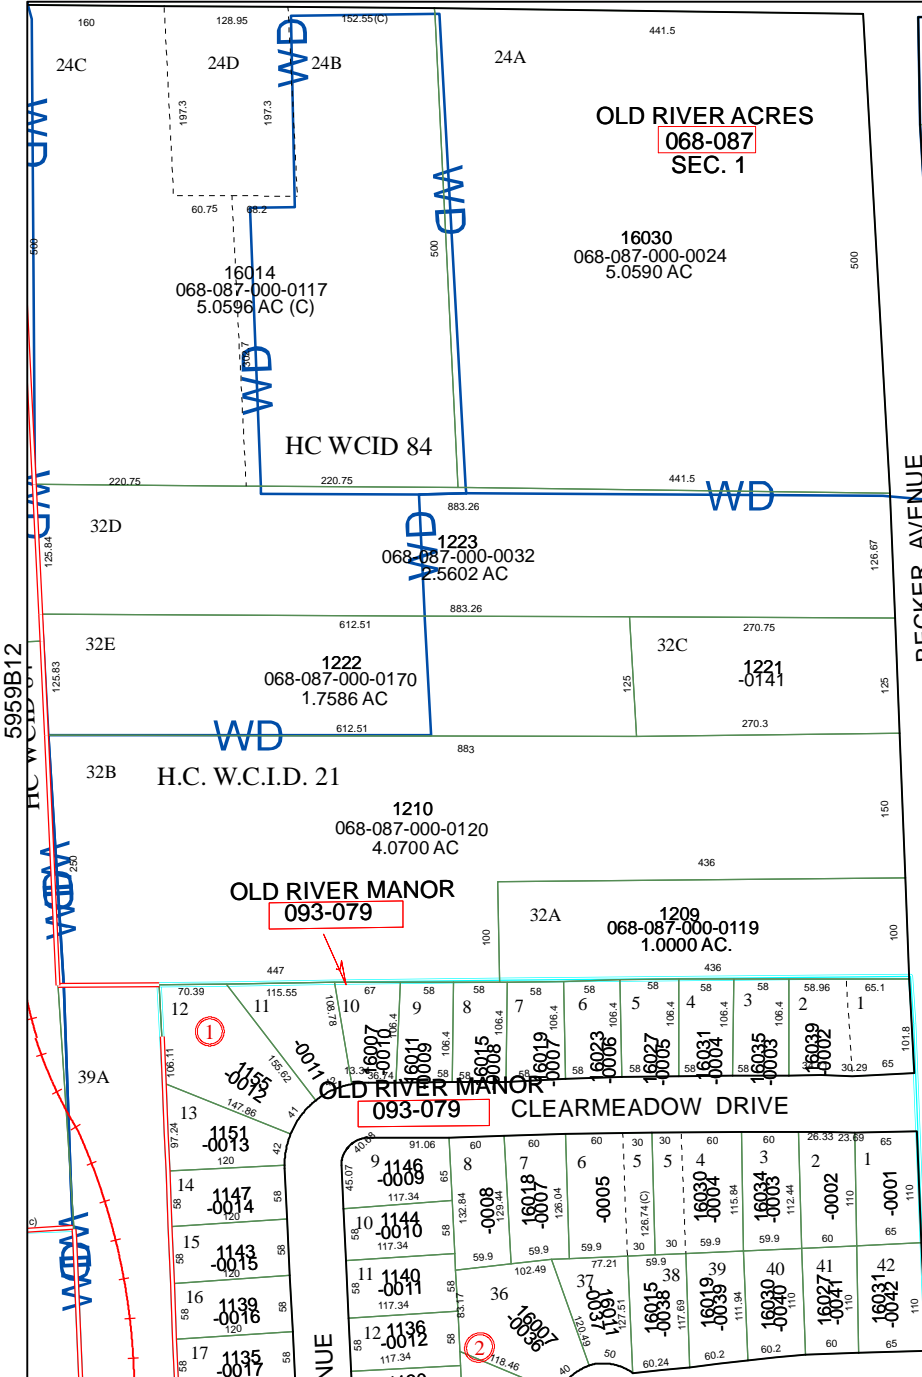

6059A5

6059C1

Harris County Appraisal District

0 100 200
PUBLICATION DATE:
 2/6/2012

Geospatial or map data maintained by the Harris County Appraisal District is for informational purposes and may not have been prepared for or be suitable for legal, engineering, or surveying purposes. It does not represent an on-the-ground survey and only represents the approximate location of property boundaries.

FACET 6059A

1	2	3	4
5	6	7	8
9	10	11	12