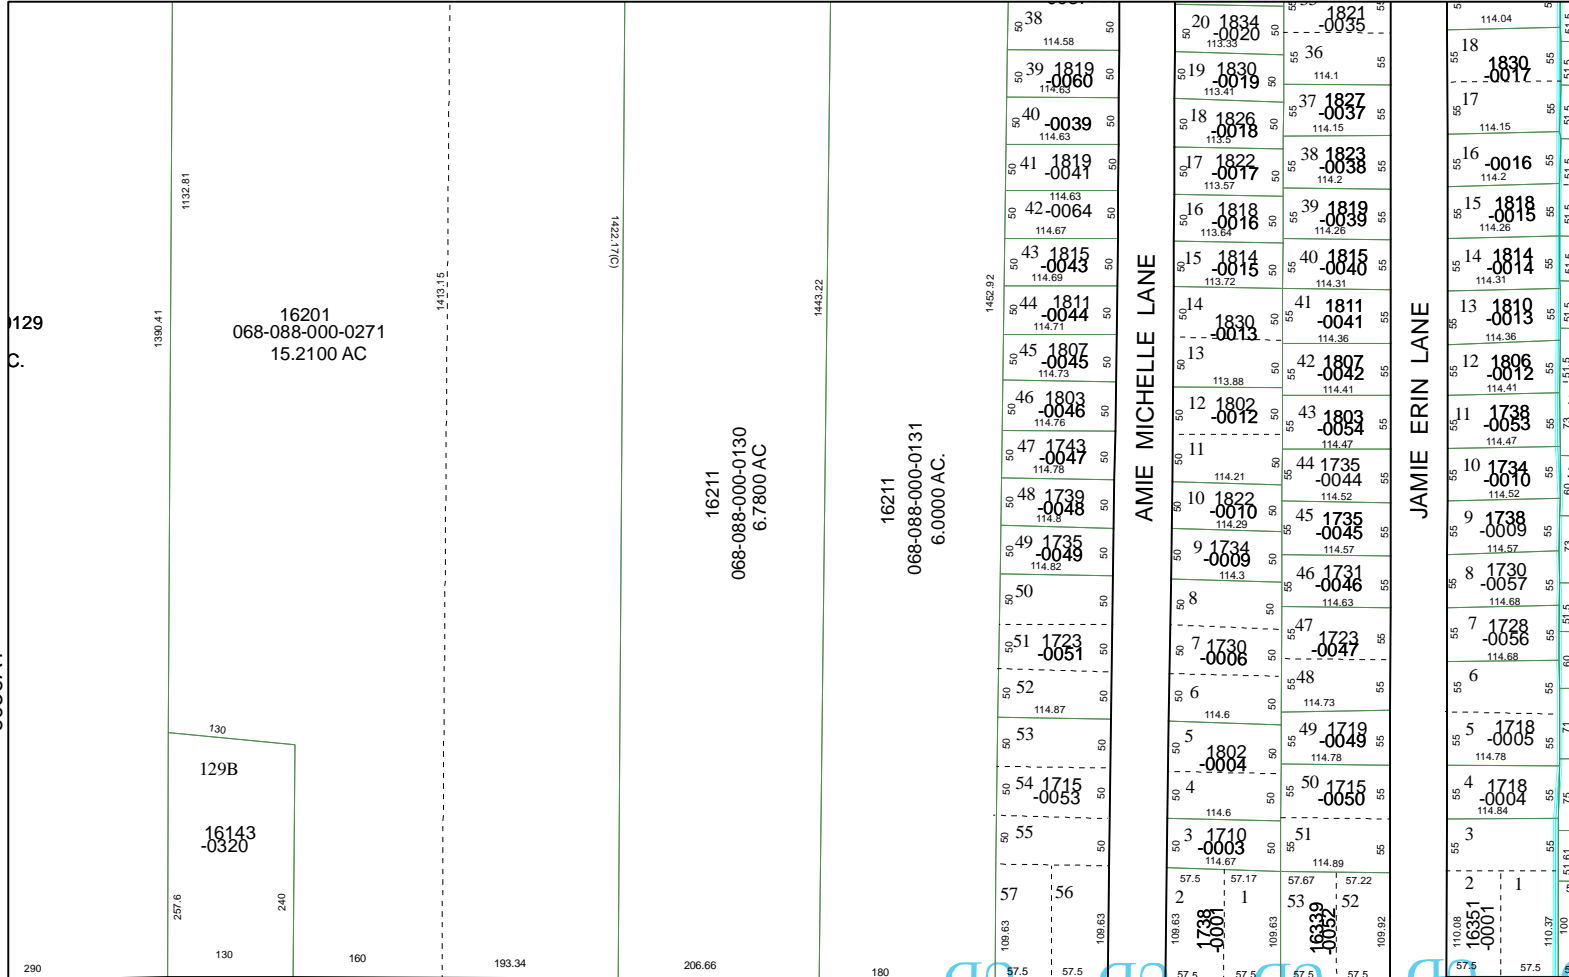

6060C10

Harris County Appraisal District

0 100 200
 PUBLICATION DATE:
 8/17/2011

Geospatial or map data maintained by the Harris County Appraisal District is for informational purposes and may not be prepared for or be suitable for legal, engineering, or surveying purposes. It does not represent an on-the-ground survey and only represents the approximate location of property boundaries.

MAP LOCATION

FACET 6059A

1	2	3	4
5	6	7	8
9	10	11	12

6059A1

6059A3

6059A6

IVER ACRES
 8-088
 EC. 2