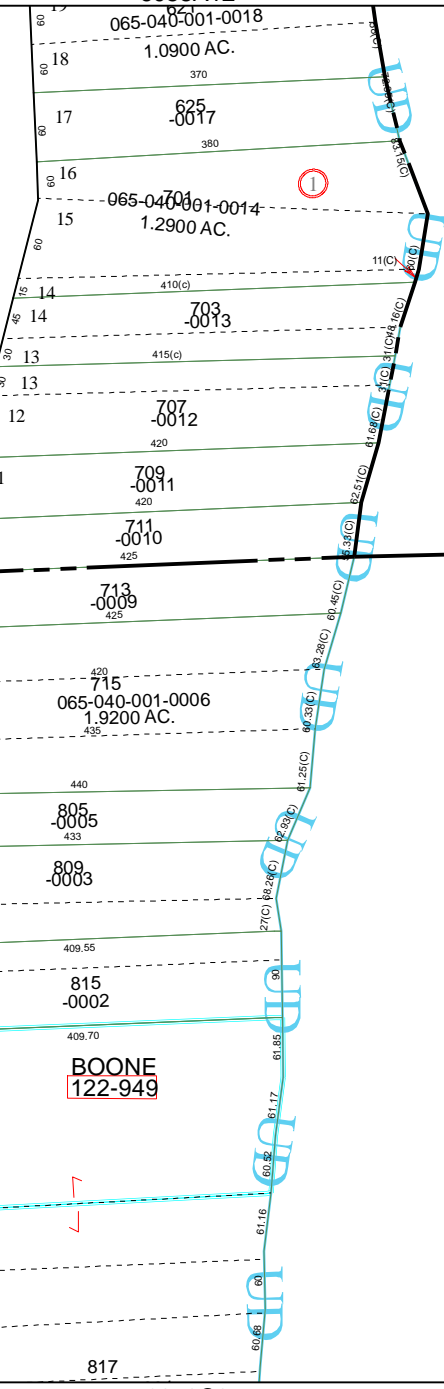

6058A12

Harris County Appraisal District

0 100 200

PUBLICATION DATE:
8/15/2011

Geospatial or map data maintained by the Harris County Appraisal District is for informational purposes and may not have been prepared for or be suitable for legal, engineering, or surveying purposes. It does not represent an on-the-ground survey and only represents the approximate location of property boundaries.

MAP LOCATION

FACET 6058C

1	2	3	4
5	6	7	8
9	10	11	12

6058C8

6058C3

6058D1

LAKE COURT DRIVE

RES A
BOONE
122-949