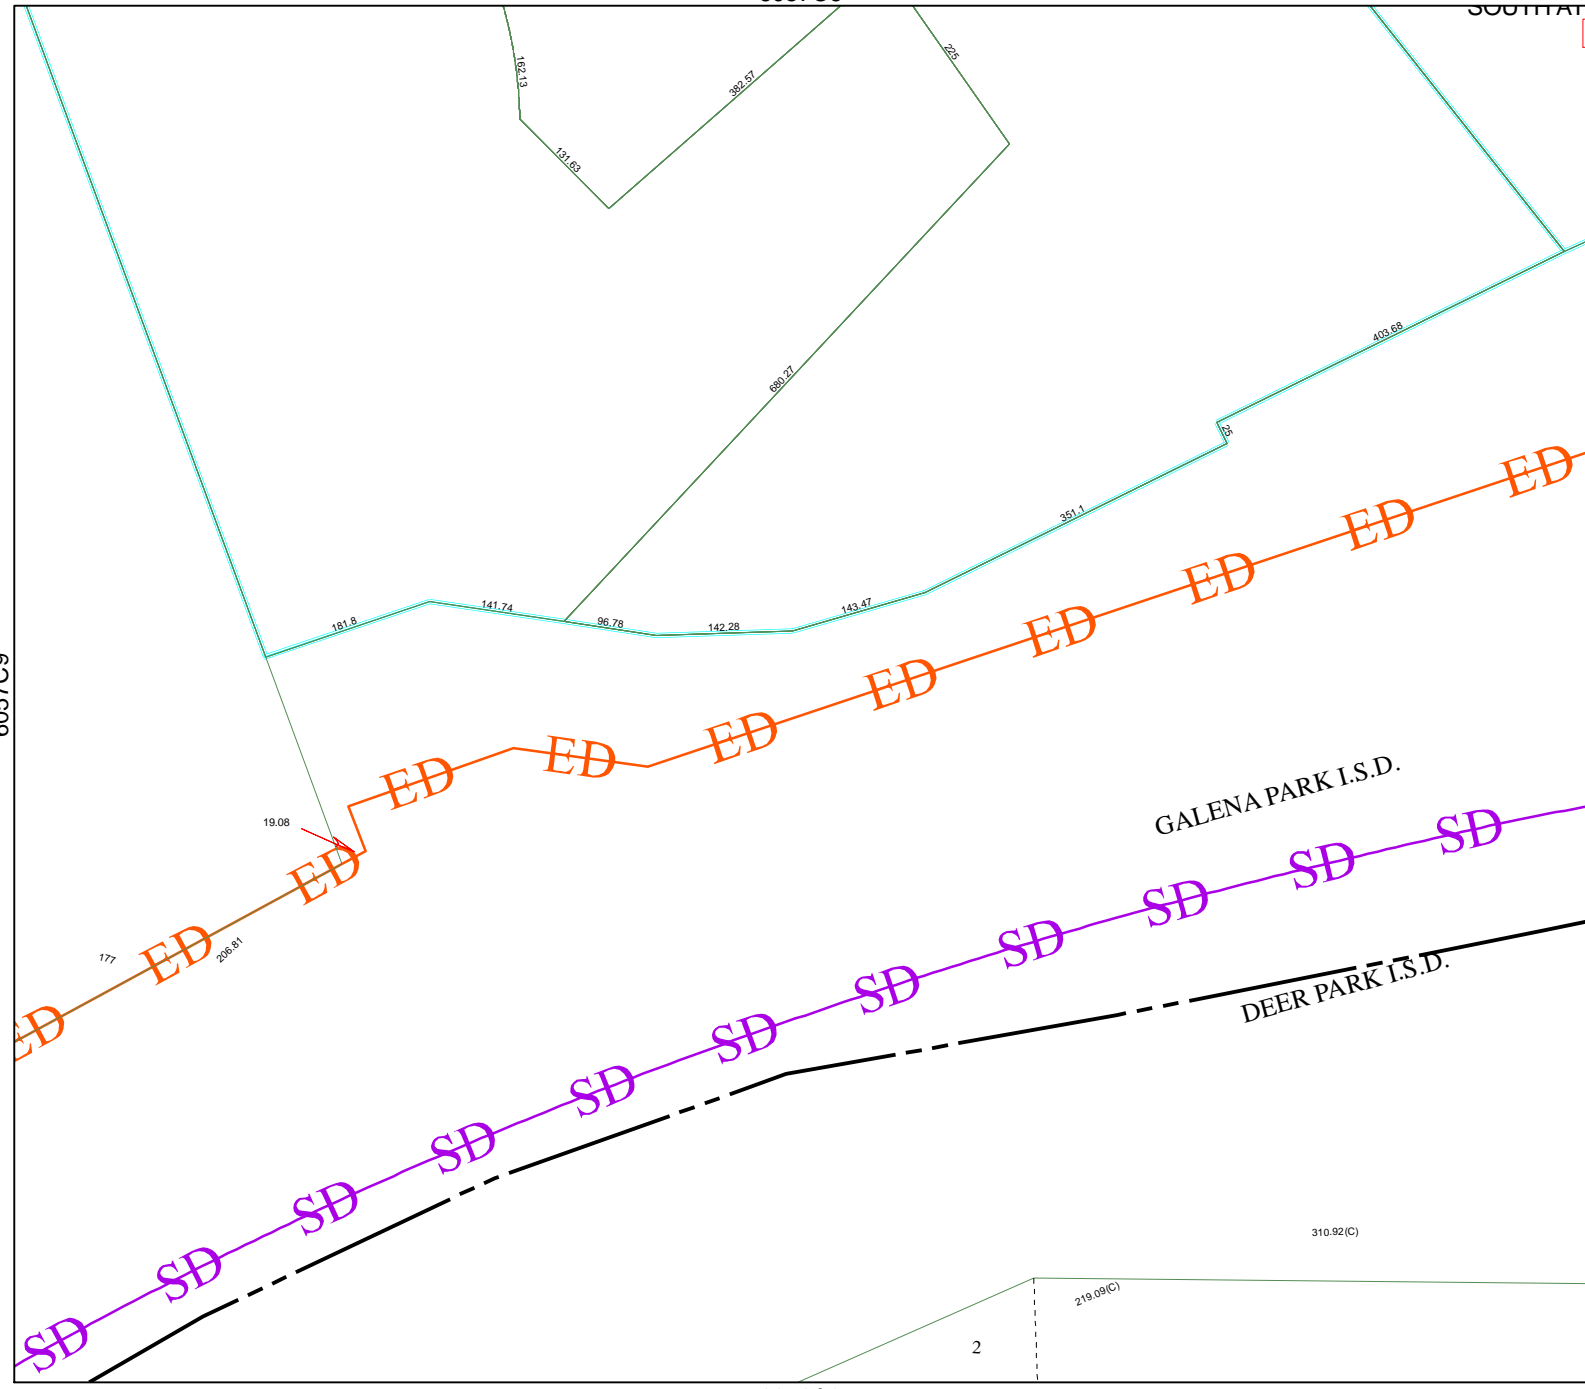

6057C6

SOUTH

Harris County Appraisal District

PUBLICATION DATE:
10/1/2011

Geospatial or map data maintained by the Harris County Appraisal District is for informational purposes and may not have been prepared for or be suitable for legal, engineering, or surveying purposes. It does not represent an on-the-ground survey and only represents the approximate location of property boundaries.

MAP LOCATION

FACET 6057C

1	2	3	4
5	6	7	8
9	10	11	12

6057C9

6057C11

6056A2

310.92(C)

219.09(C)

2

19.08

177

208.81

181.8

141.74

96.78

142.28

143.47

351.1

403.68

225

392.67

131.69

51.79