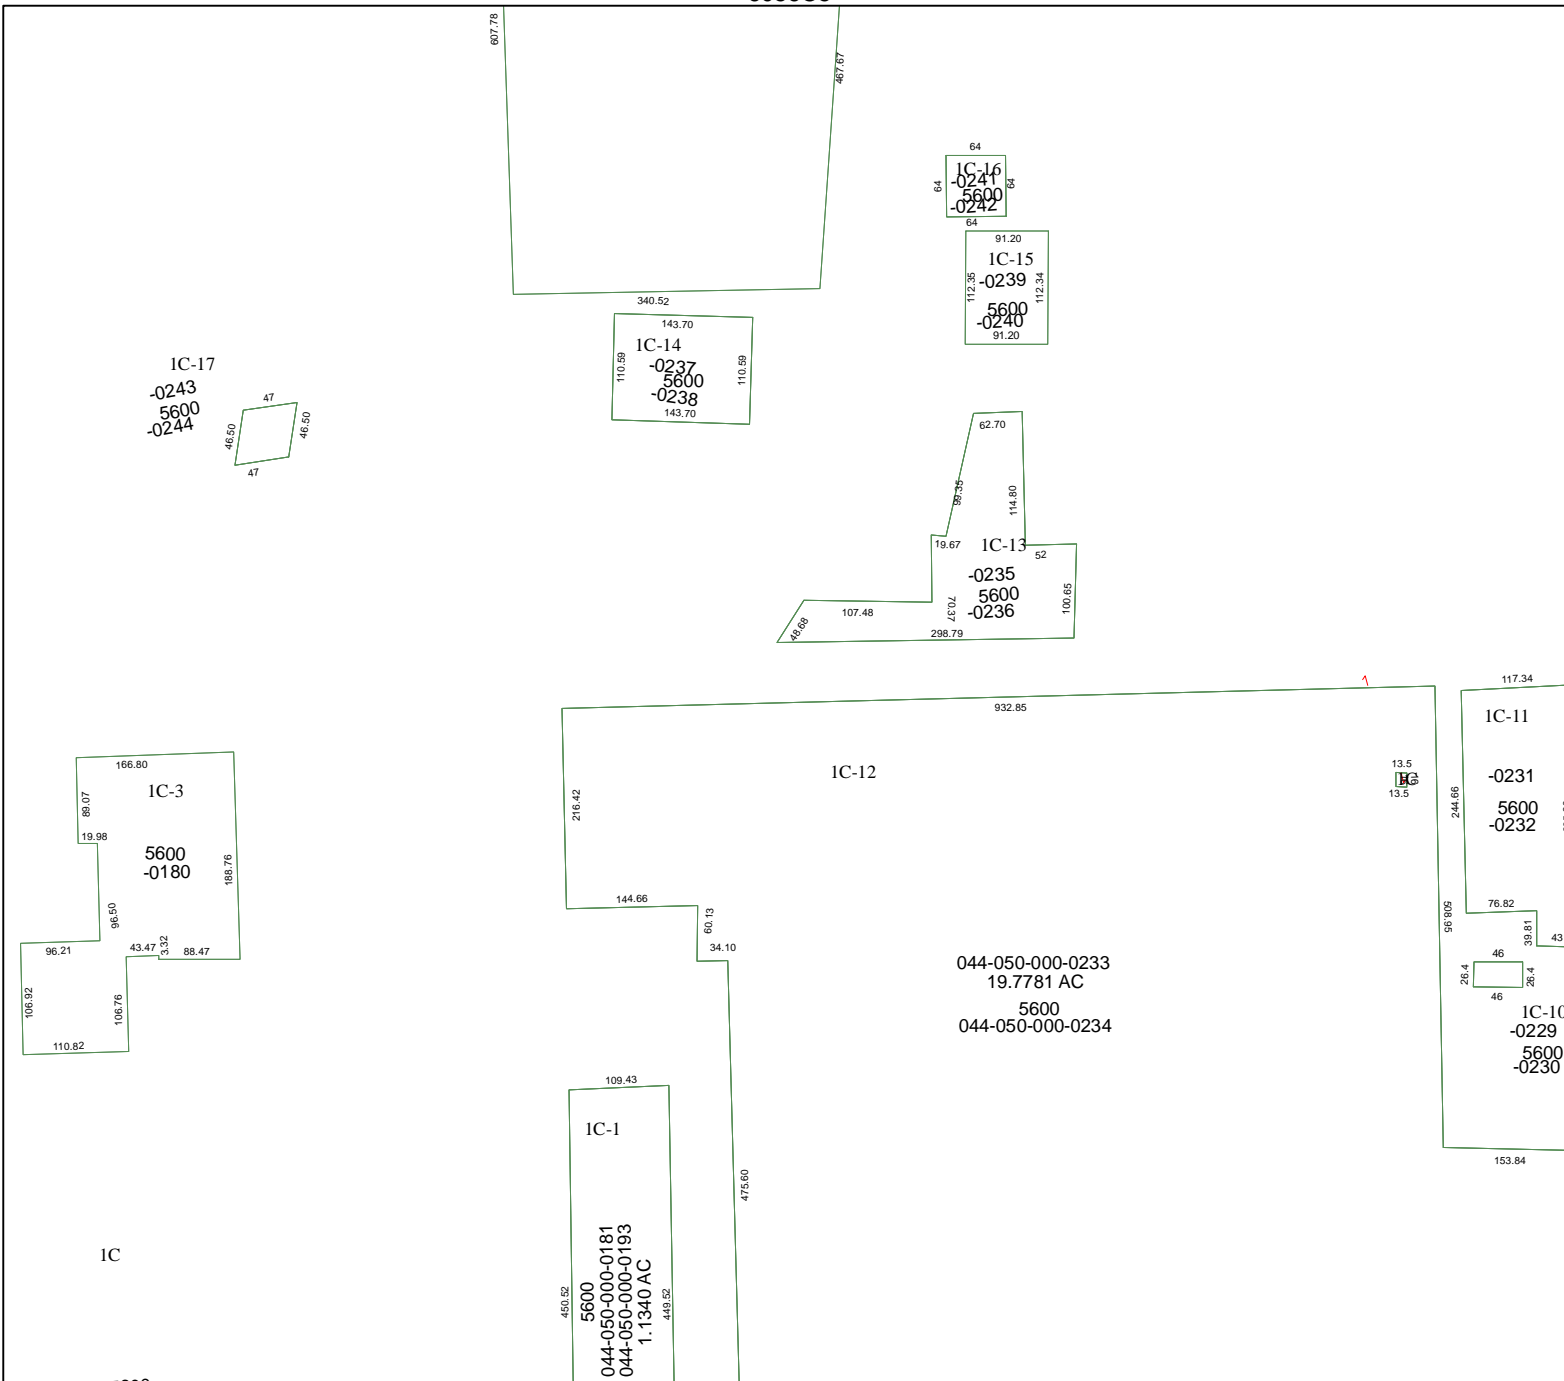

6056C5

Harris County Appraisal District

0 100 200
PUBLICATION DATE:
9/28/2011

Geospatial or map data maintained by the Harris County Appraisal District is for informational purposes and may not have been prepared for or be suitable for legal, engineering, or surveying purposes. It does not represent an on-the-ground survey and only represents the approximate location of property boundaries.

MAP LOCATION

FACET 6056C

1	2	3	4
5	6	7	8
9	10	11	12

5956D12

6055A1