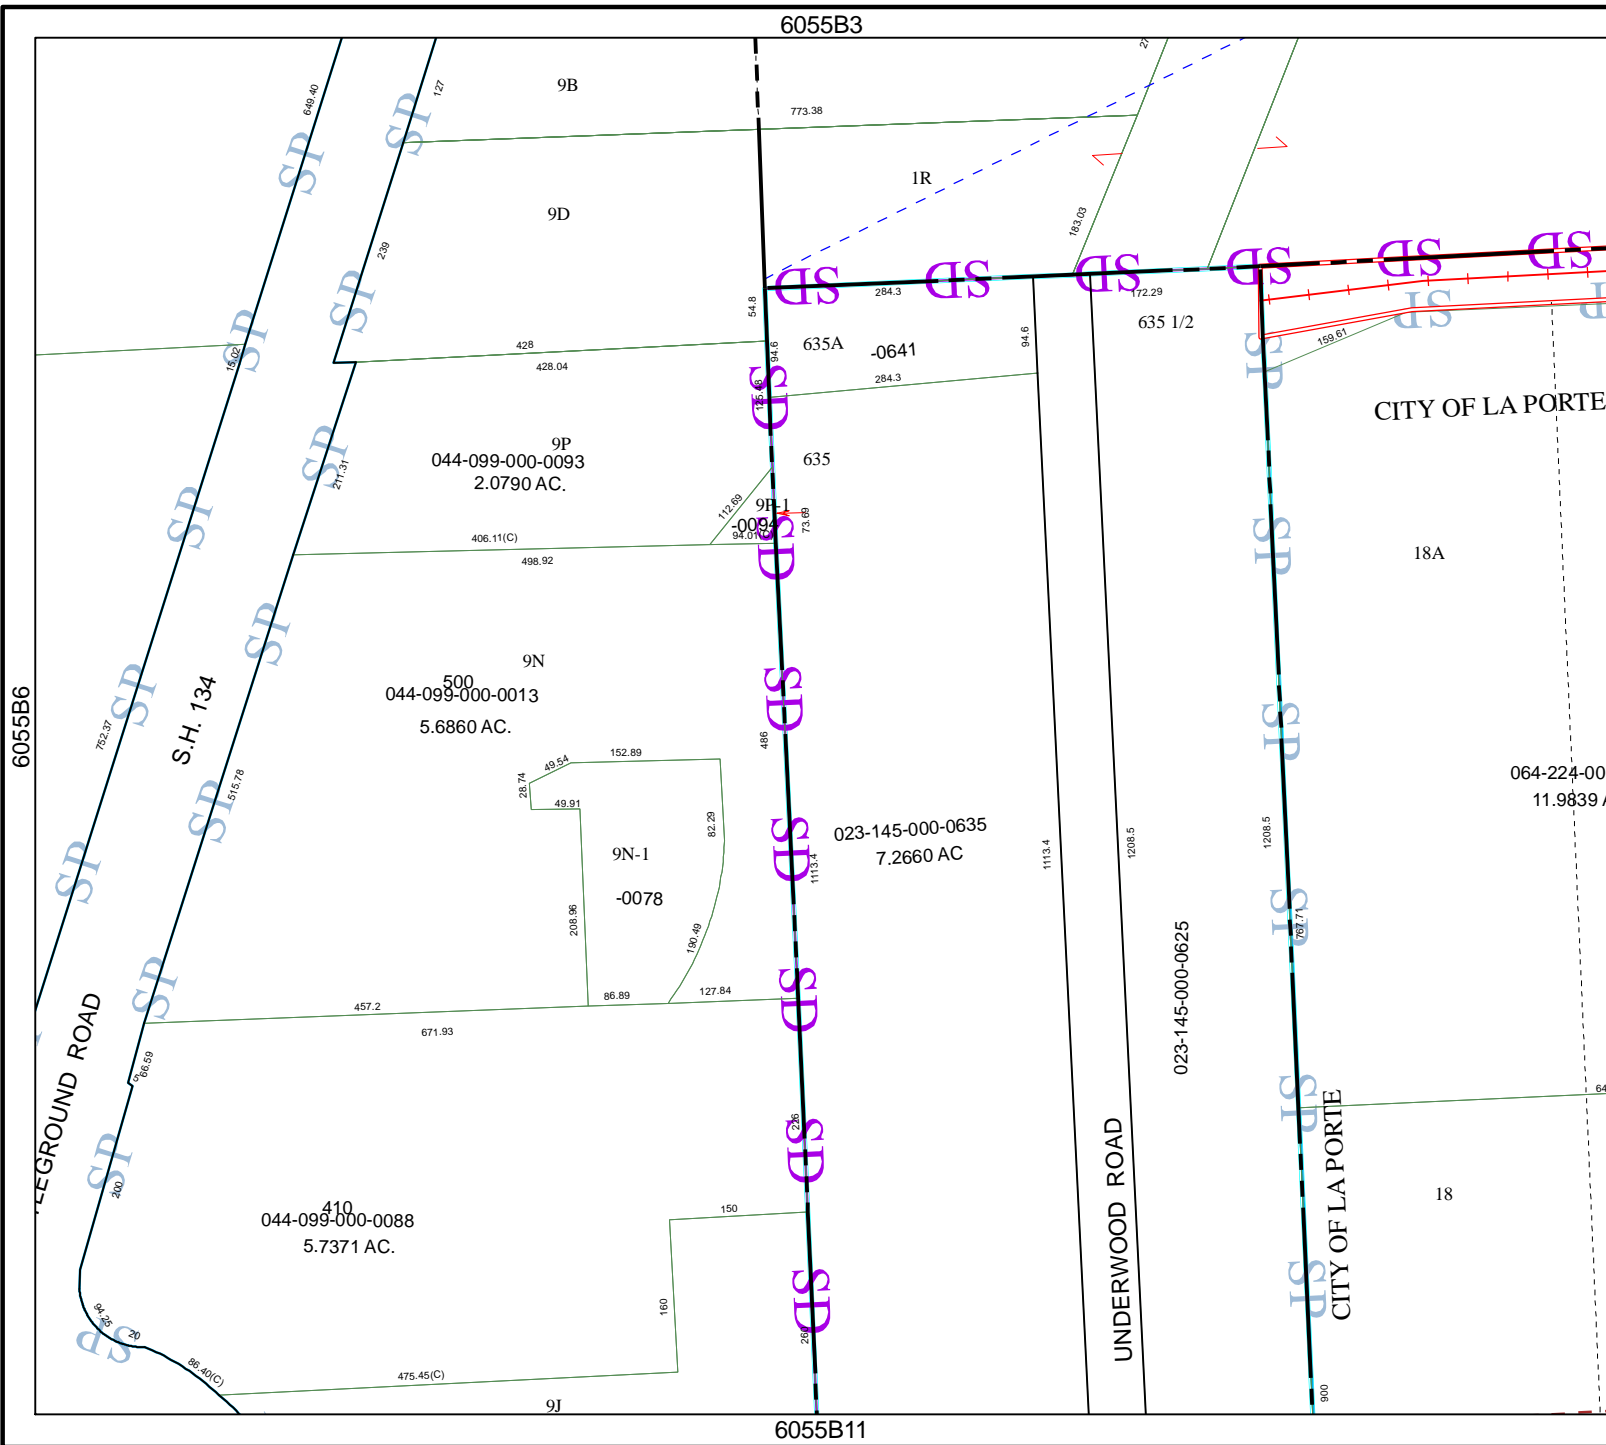

6055B3

6055B11

Harris County Appraisal District

0 100 200
PUBLICATION DATE:
 8/15/2011

Geospatial or map data maintained by the Harris County Appraisal District is for informational purposes and may **not** have been prepared for or be suitable for legal, engineering, or surveying purposes. It does **not** represent an on-the-ground survey and only represents the approximate location of property boundaries.

MAP LOCATION

FACET 6055B

1	2	3	4
5	6	7	8
9	10	11	12