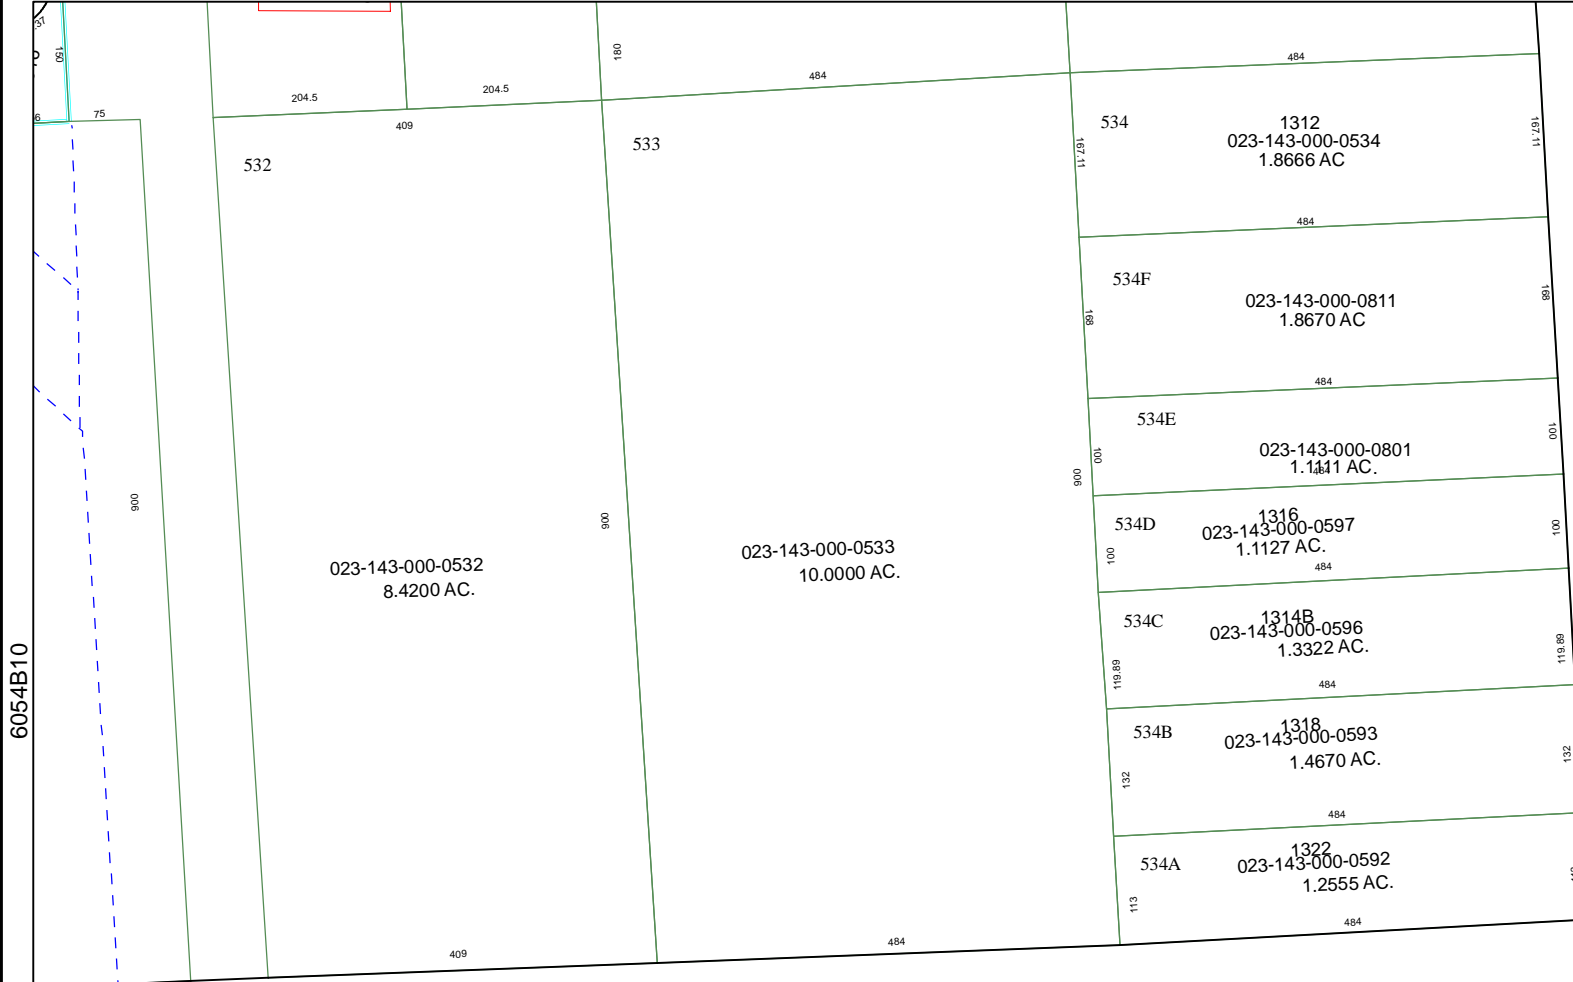

6054B7

6054B10

6054D3

MALONE
129-771

Harris County Appraisal District

0 100 200
PUBLICATION DATE:
1/11/2012

Geospatial or map data maintained by the Harris County Appraisal District is for informational purposes and may not have been prepared for or be suitable for legal, engineering, or surveying purposes. It does not represent an on-the-ground survey and only represents the approximate location of property boundaries.

MAP LOCATION

6054B12

FACET 6054B

1	2	3	4
5	6	7	8
9	10	11	12