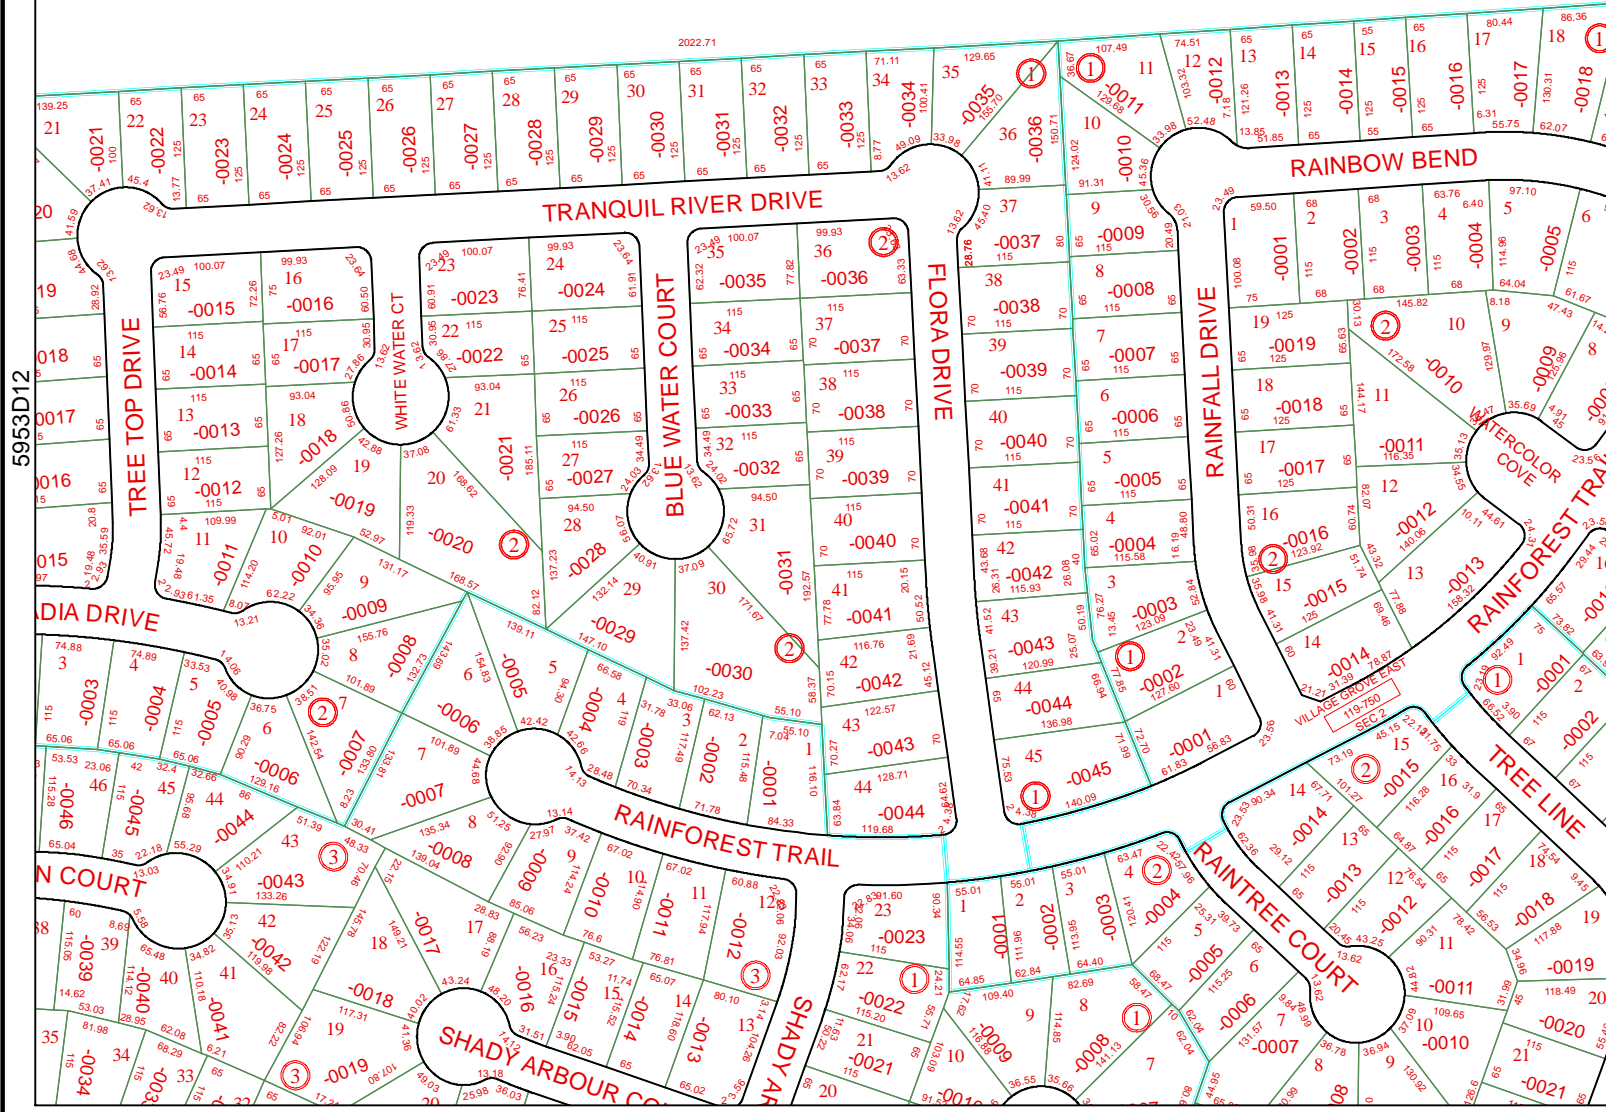

6053C5

8K

044-083-000-0183
48.7300 AC

Harris County Appraisal District

PUBLICATION DATE:
12/29/2011

Geospatial or map data maintained by the Harris County Appraisal District is for informational purposes and may not have been prepared for or be suitable for legal, engineering, or surveying purposes. It does not represent an on-the-ground survey and only represents the approximate location of property boundaries.

MAP LOCATION

FACET 6053C

1	2	3	4
5	6	7	8
9	10	11	12

6052A1