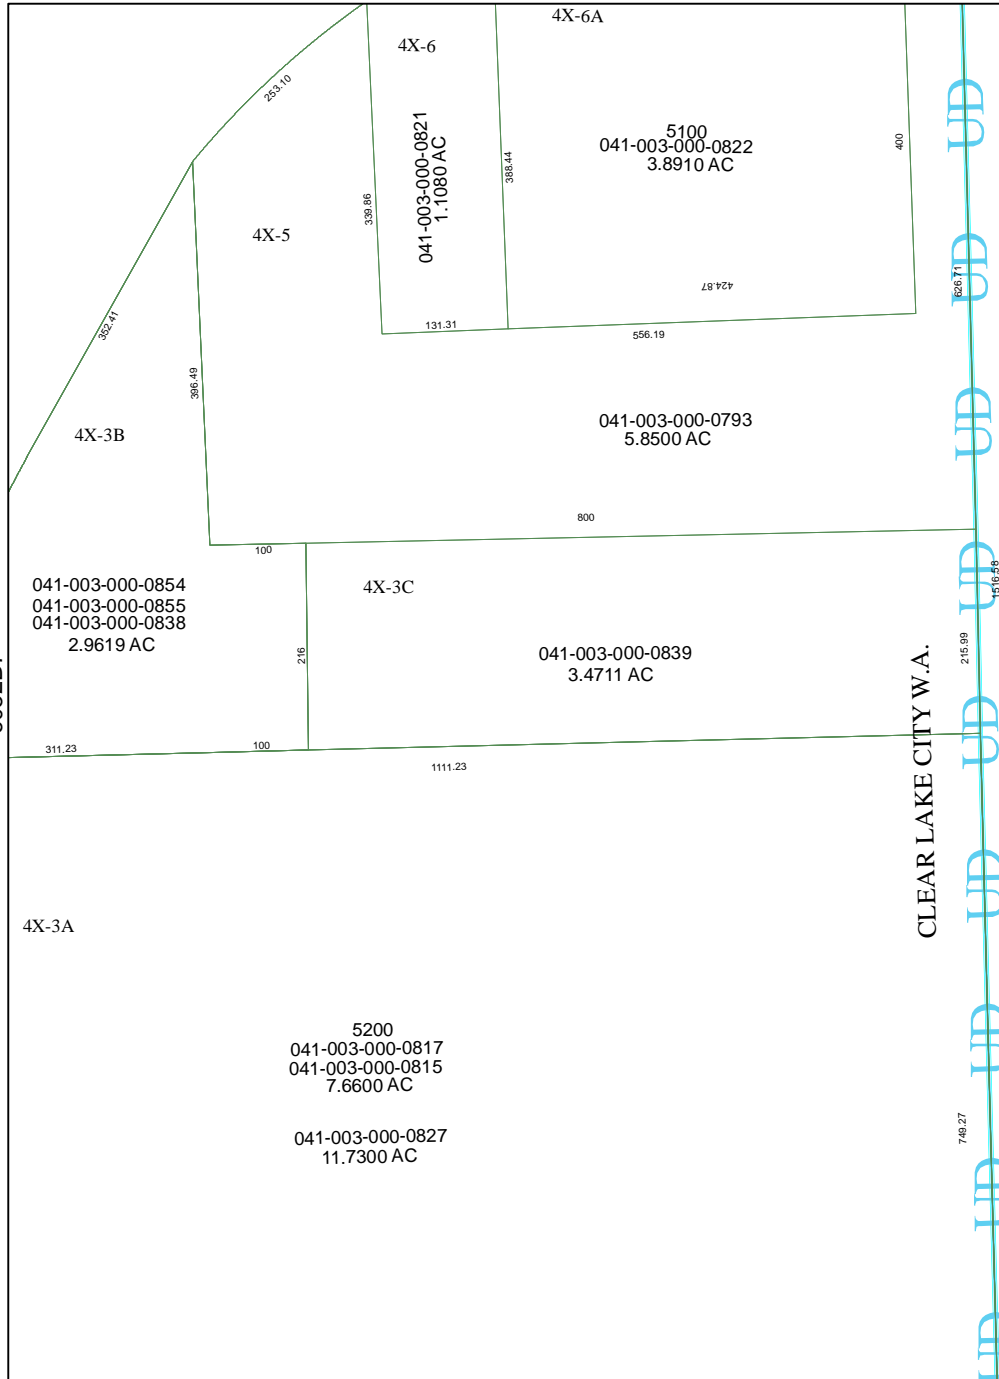

6052B4

6052B7

6052B12

Harris County Appraisal District

0 100 200
 PUBLICATION DATE:
 9/23/2011

Geospatial or map data maintained by the Harris County Appraisal District is for informational purposes and may **not** have been prepared for or be suitable for legal, engineering, or surveying purposes. It does **not** represent an on-the-ground survey and only represents the approximate location of property boundaries.

MAP LOCATION

FACET 6052B

1	2	3	4
5	6	7	8
9	10	11	12

6152A5