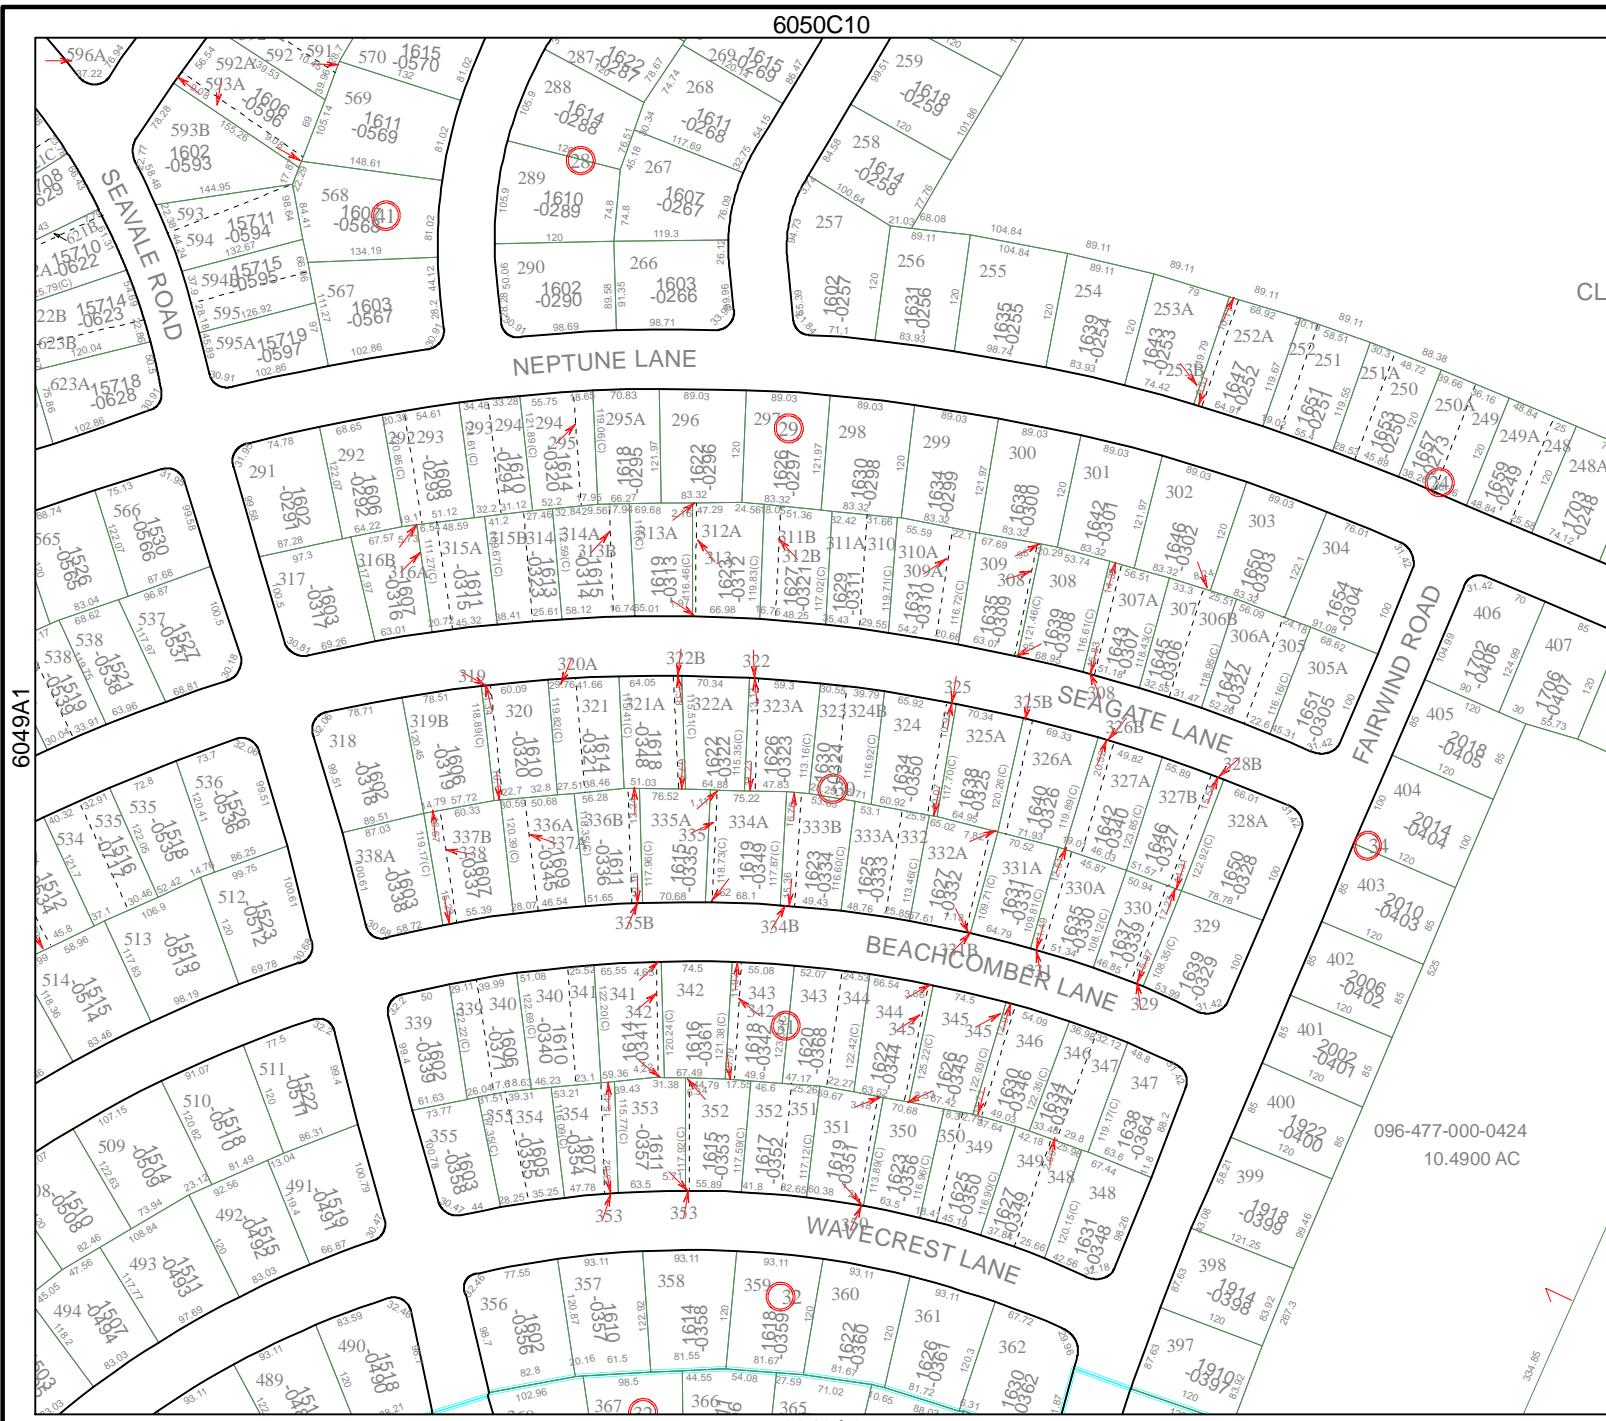

6050C10

6049A1

# Harris County Appraisal District

0 100 200  
**PUBLICATION DATE:**  
 8/15/2011

Geospatial or map data maintained by the Harris County Appraisal District is for informational purposes and may not have been prepared for or be suitable for legal, engineering, or surveying purposes. It does not represent an on-the-ground survey and only represents the approximate location of property boundaries.

**MAP LOCATION**

096-477-000-0424  
 10.4900 AC