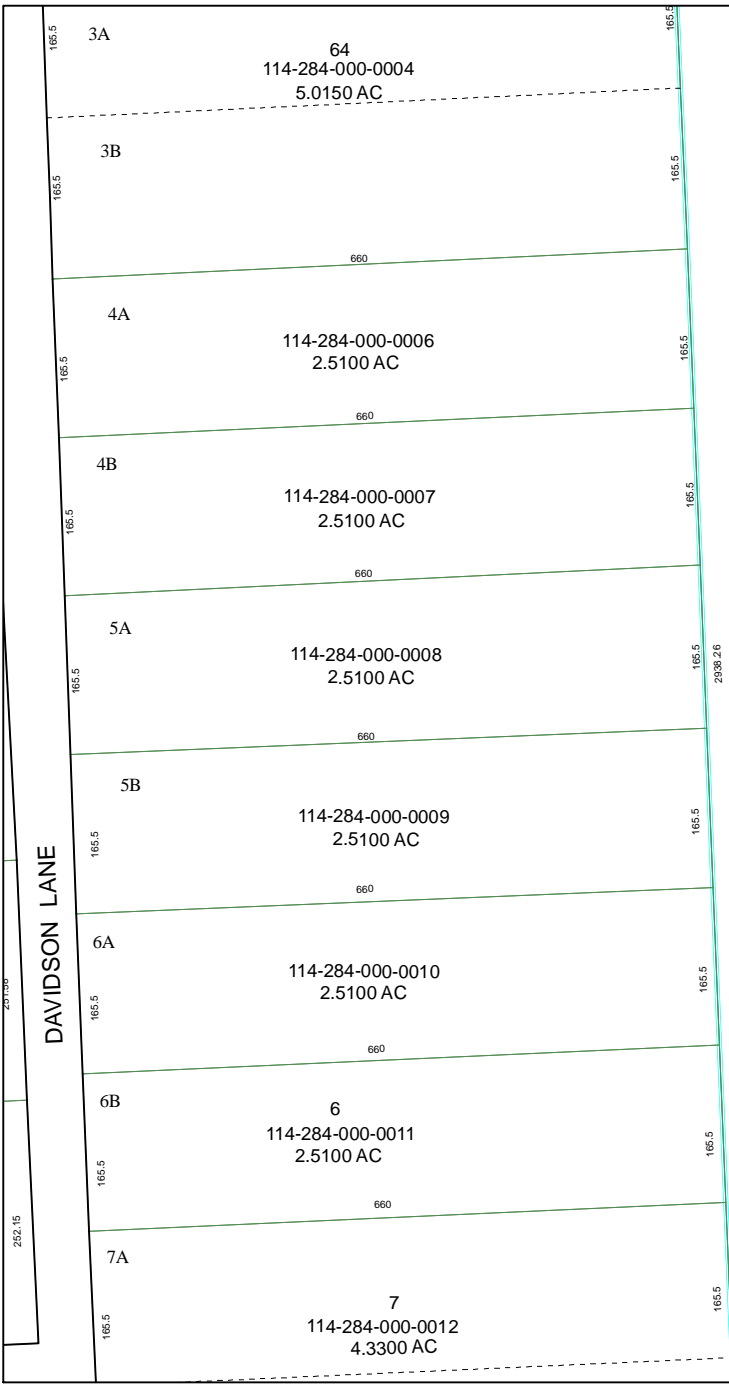

5973B10

5973D6

5973D1

DAVIDSON LANE

# Harris County Appraisal District

PUBLICATION DATE:  
10/6/2011

Geospatial or map data maintained by the Harris County Appraisal District is for informational purposes and may **not** have been prepared for or be suitable for legal, engineering, or surveying purposes. It does **not** represent an on-the-ground survey and only represents the approximate location of property boundaries.

## MAP LOCATION

# FACET 5973D

1	2	3	4
5	6	7	8
9	10	11	12

5973D3