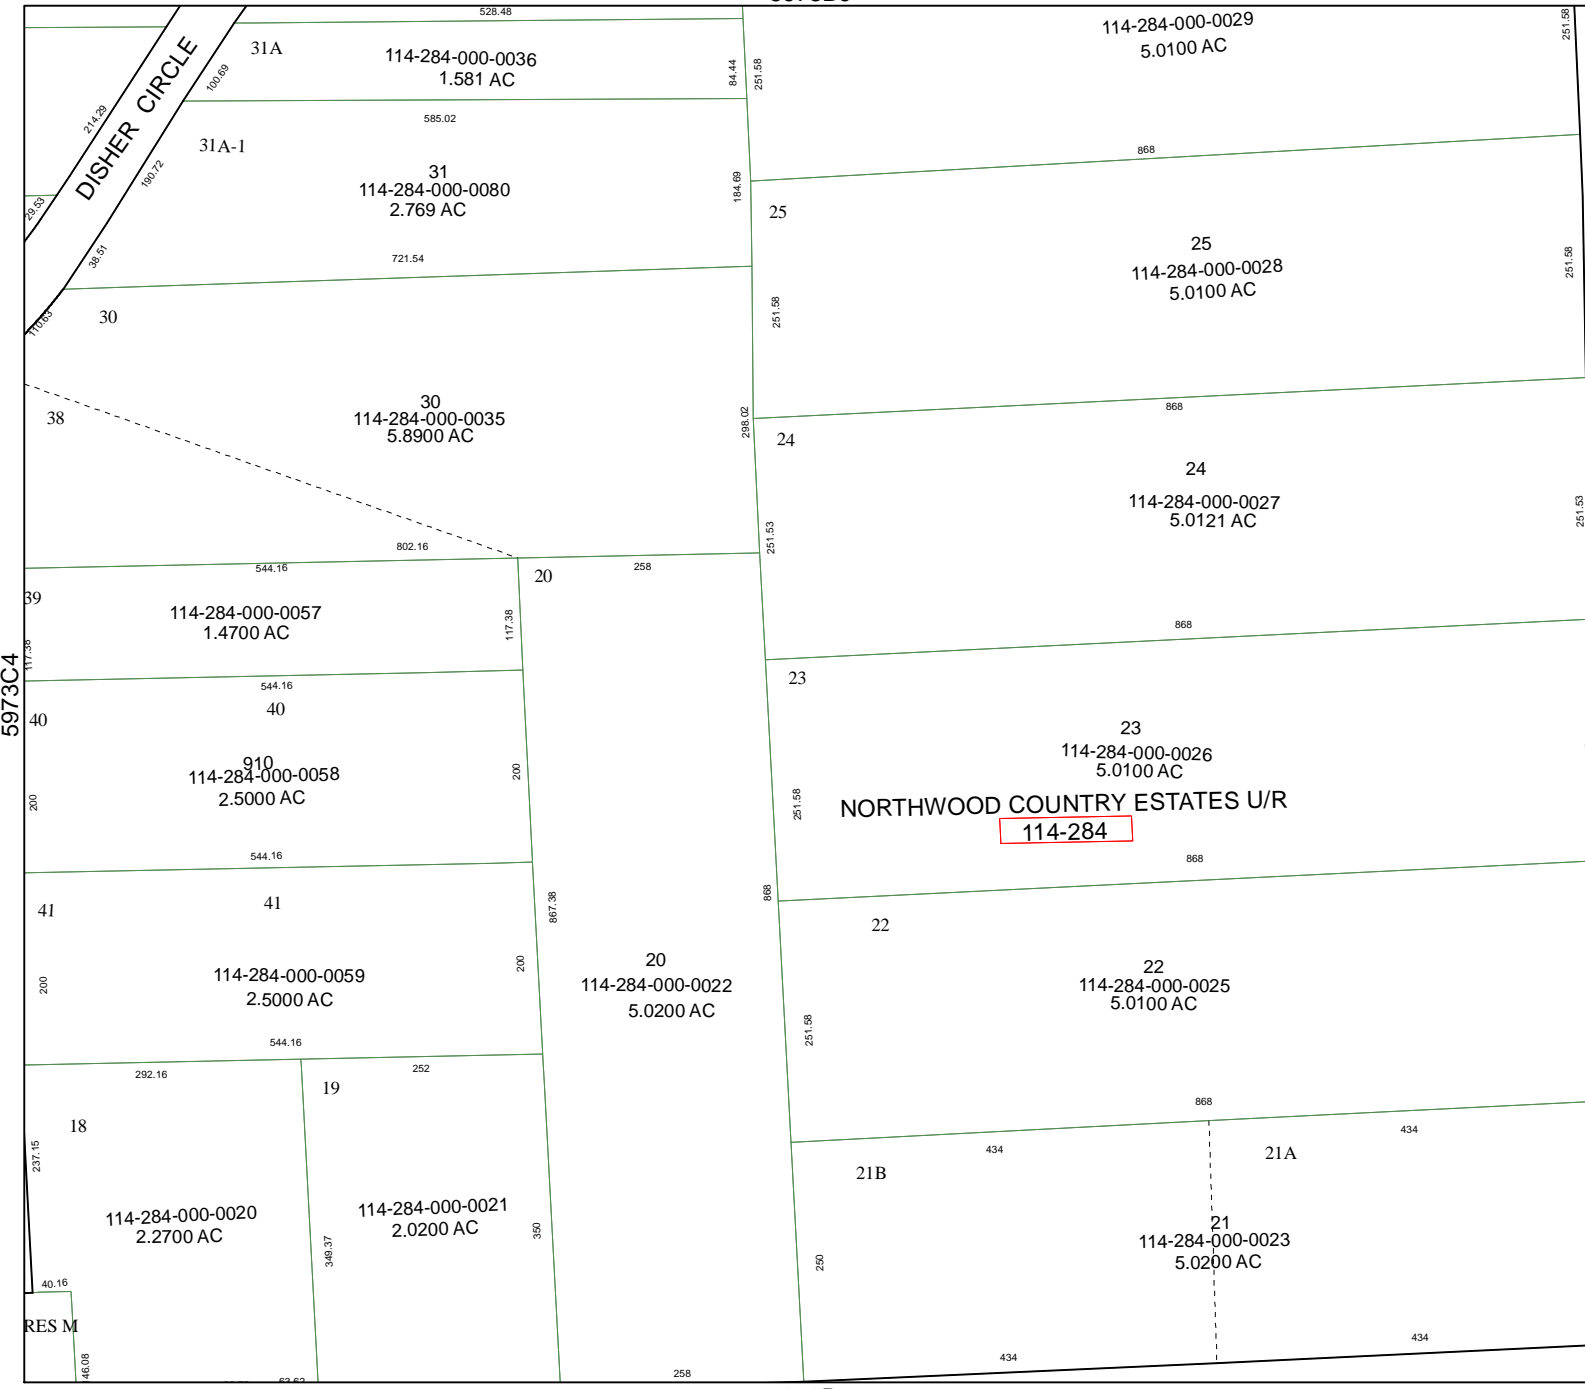

5973B9

5973D5

DISHER CIRCLE

Harris County Appraisal District

PUBLICATION DATE:
10/3/2011

Geospatial or map data maintained by the Harris County Appraisal District is for informational purposes and may not be prepared for or be suitable for legal, engineering, or surveying purposes. It does not represent an on-the-ground survey and only represents the approximate location of property boundaries.

MAP LOCATION

FACET 5973D

1	2	3	4
5	6	7	8
9	10	11	12