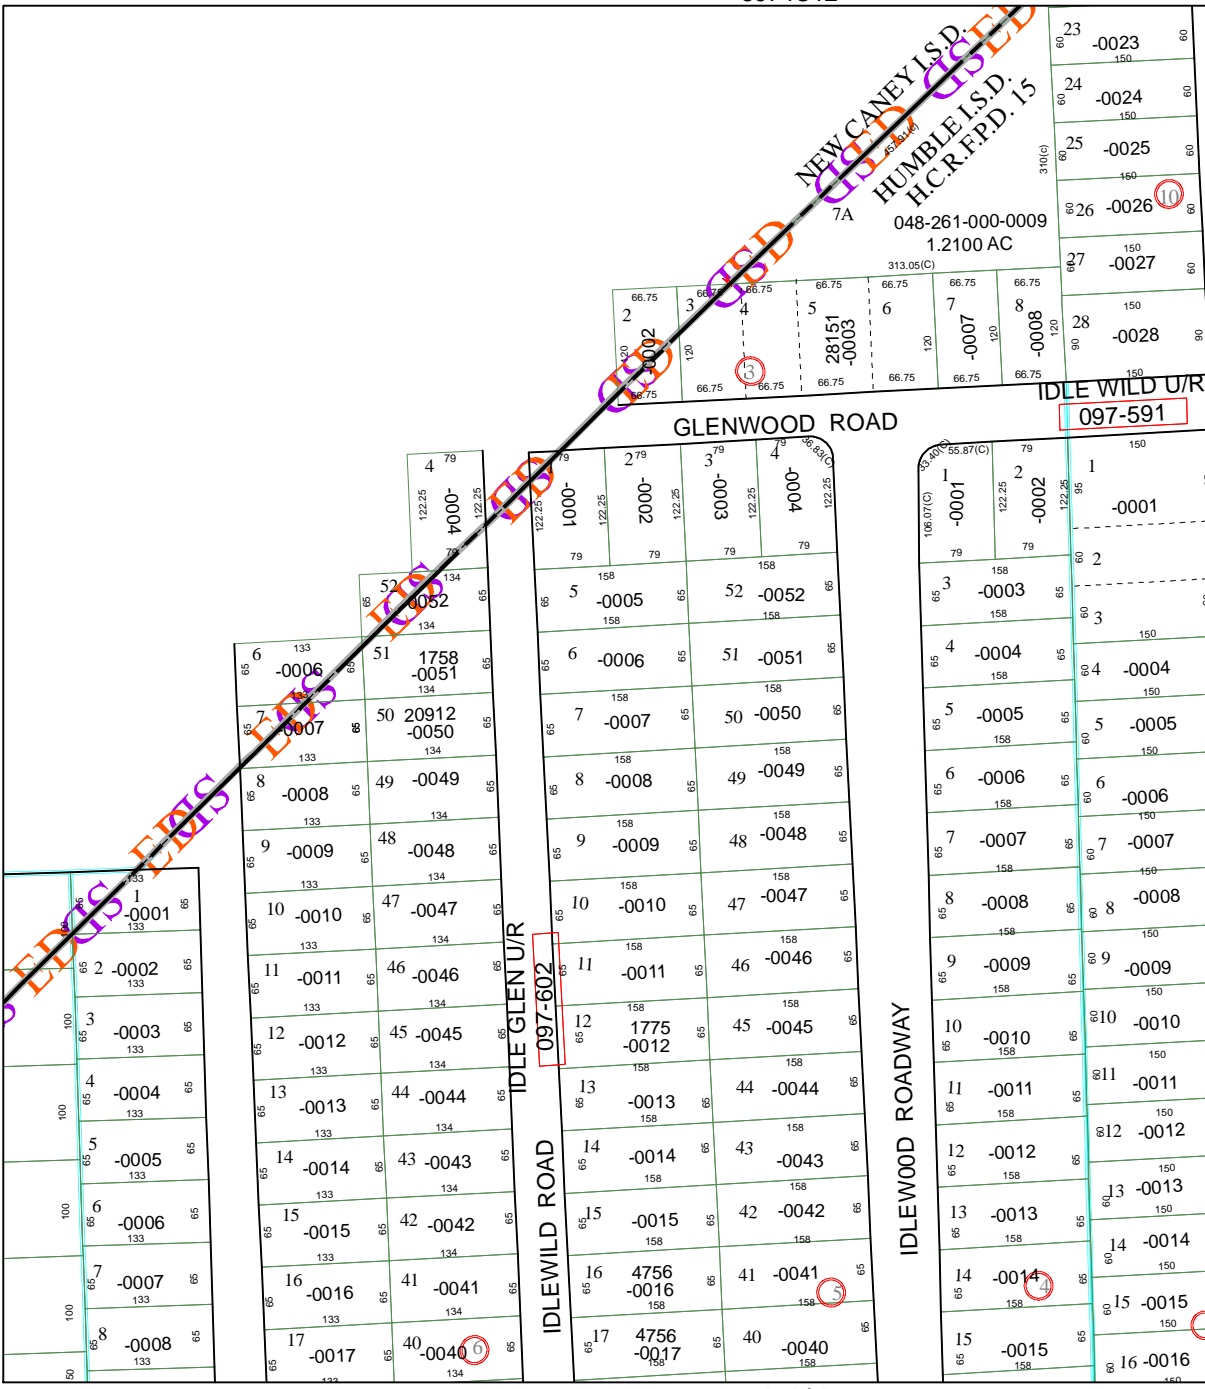

5974C12

NEW CANEY I.S.D.
HUMBLE I.S.D.
H.C.R.F.P.D. 15

048-261-000-0009
1.2100 AC

IDLE WILD U/R
097-591

GLENWOOD ROAD

IDLEWOOD ROADWAY

IDLE GLEN U/R
097-602

IDLE WILD ROAD
097-602

DIPPING

DIPPING LANE

Harris County Appraisal District

PUBLICATION DATE:
10/3/2011

Geospatial or map data maintained by the Harris County Appraisal District is for informational purposes and may not have been prepared for or be suitable for legal, engineering, or surveying purposes. It does not represent an on-the-ground survey and only represents the approximate location of property boundaries.

MAP LOCATION

FACET 5973A

1	2	3	4
5	6	7	8
9	10	11	12

5973A8

5973A3

5973B1