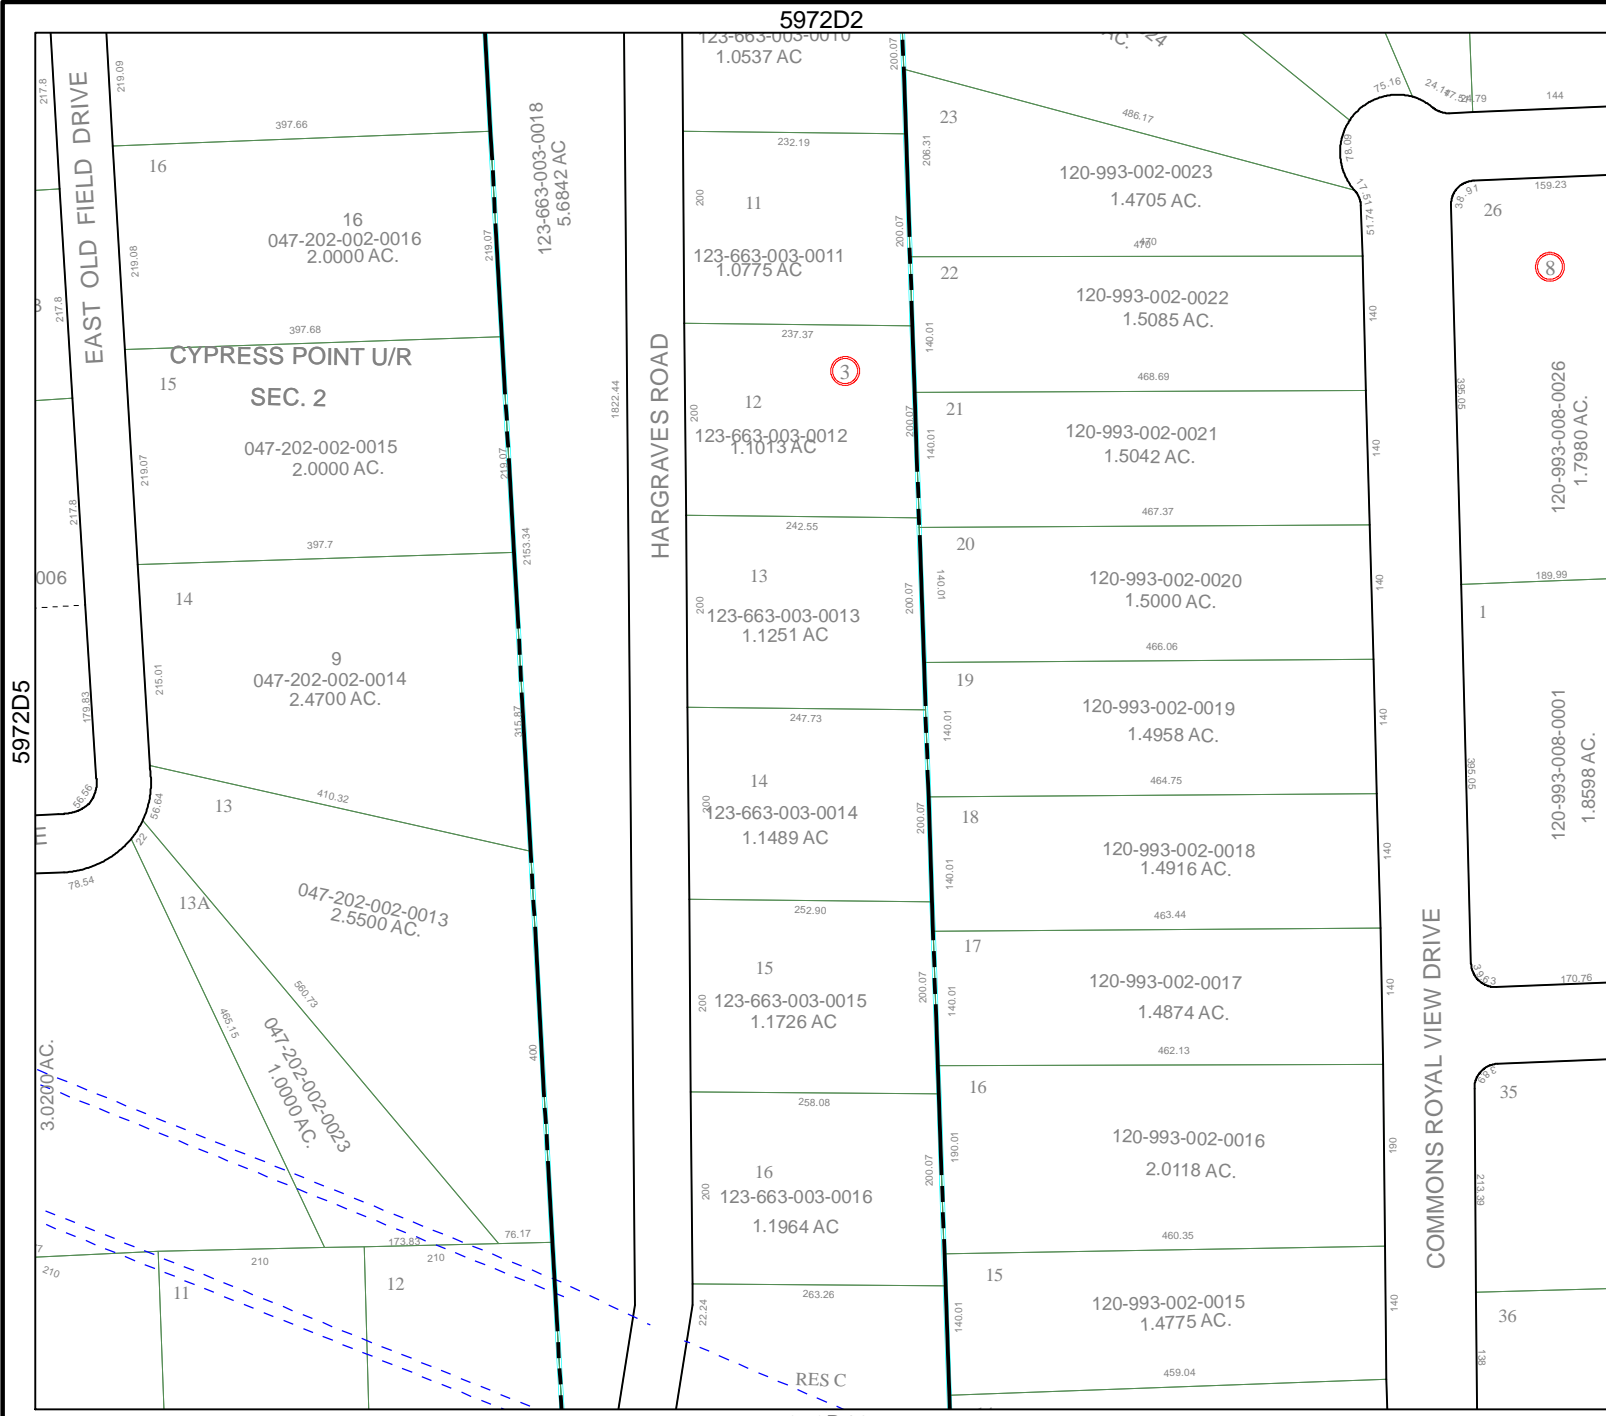

5972D2

5972D10

# Harris County Appraisal District

PUBLICATION DATE:  
8/15/2011

Geospatial or map data maintained by the Harris County Appraisal District is for informational purposes and may **not** be prepared for or be suitable for legal, engineering, or surveying purposes. It does **not** represent an on-the-ground survey and only represents the approximate location of property boundaries.

### MAP LOCATION

## FACET 5972D

1	2	3	4
5	6	7	8
9	10	11	12

5972D7

COMMONS ROYAL VIEW DRIVE

HARGRAVES ROAD

EAST OLD FIELD DRIVE