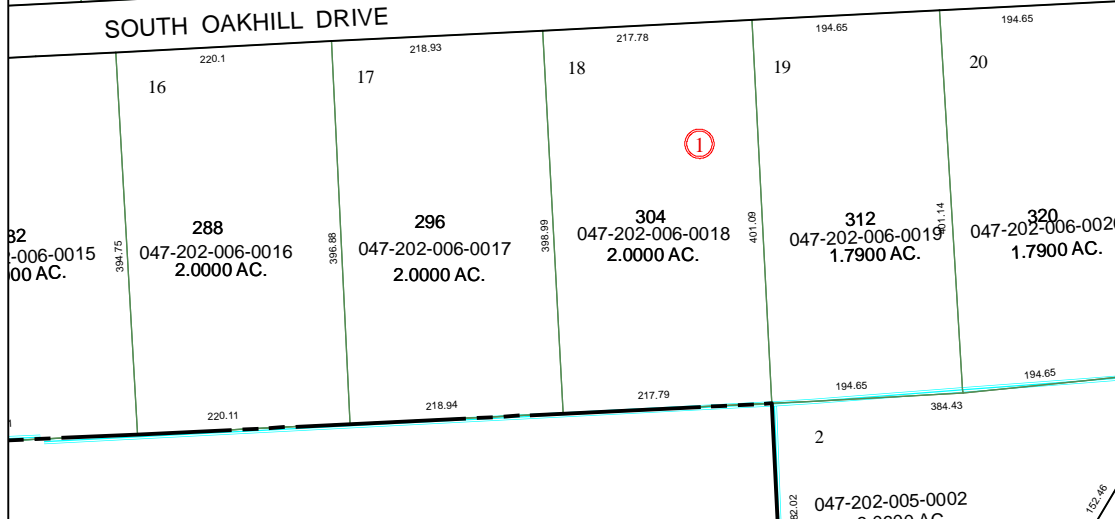

5972B9

NORTH OAKHILL DRIVE

SOUTH OAKHILL DRIVE

5972D5

WESTGRAVES ROAD

Harris County Appraisal District

0 100 200
PUBLICATION DATE: 2/3/2012

Geospatial or map data maintained by the Harris County Appraisal District is for informational purposes and may not have been prepared for or be suitable for legal, engineering, or surveying purposes. It does not represent an on-the-ground survey and only represents the approximate location of property boundaries.

MAP LOCATION

FACET 5972D

1	2	3	4
5	6	7	8
9	10	11	12