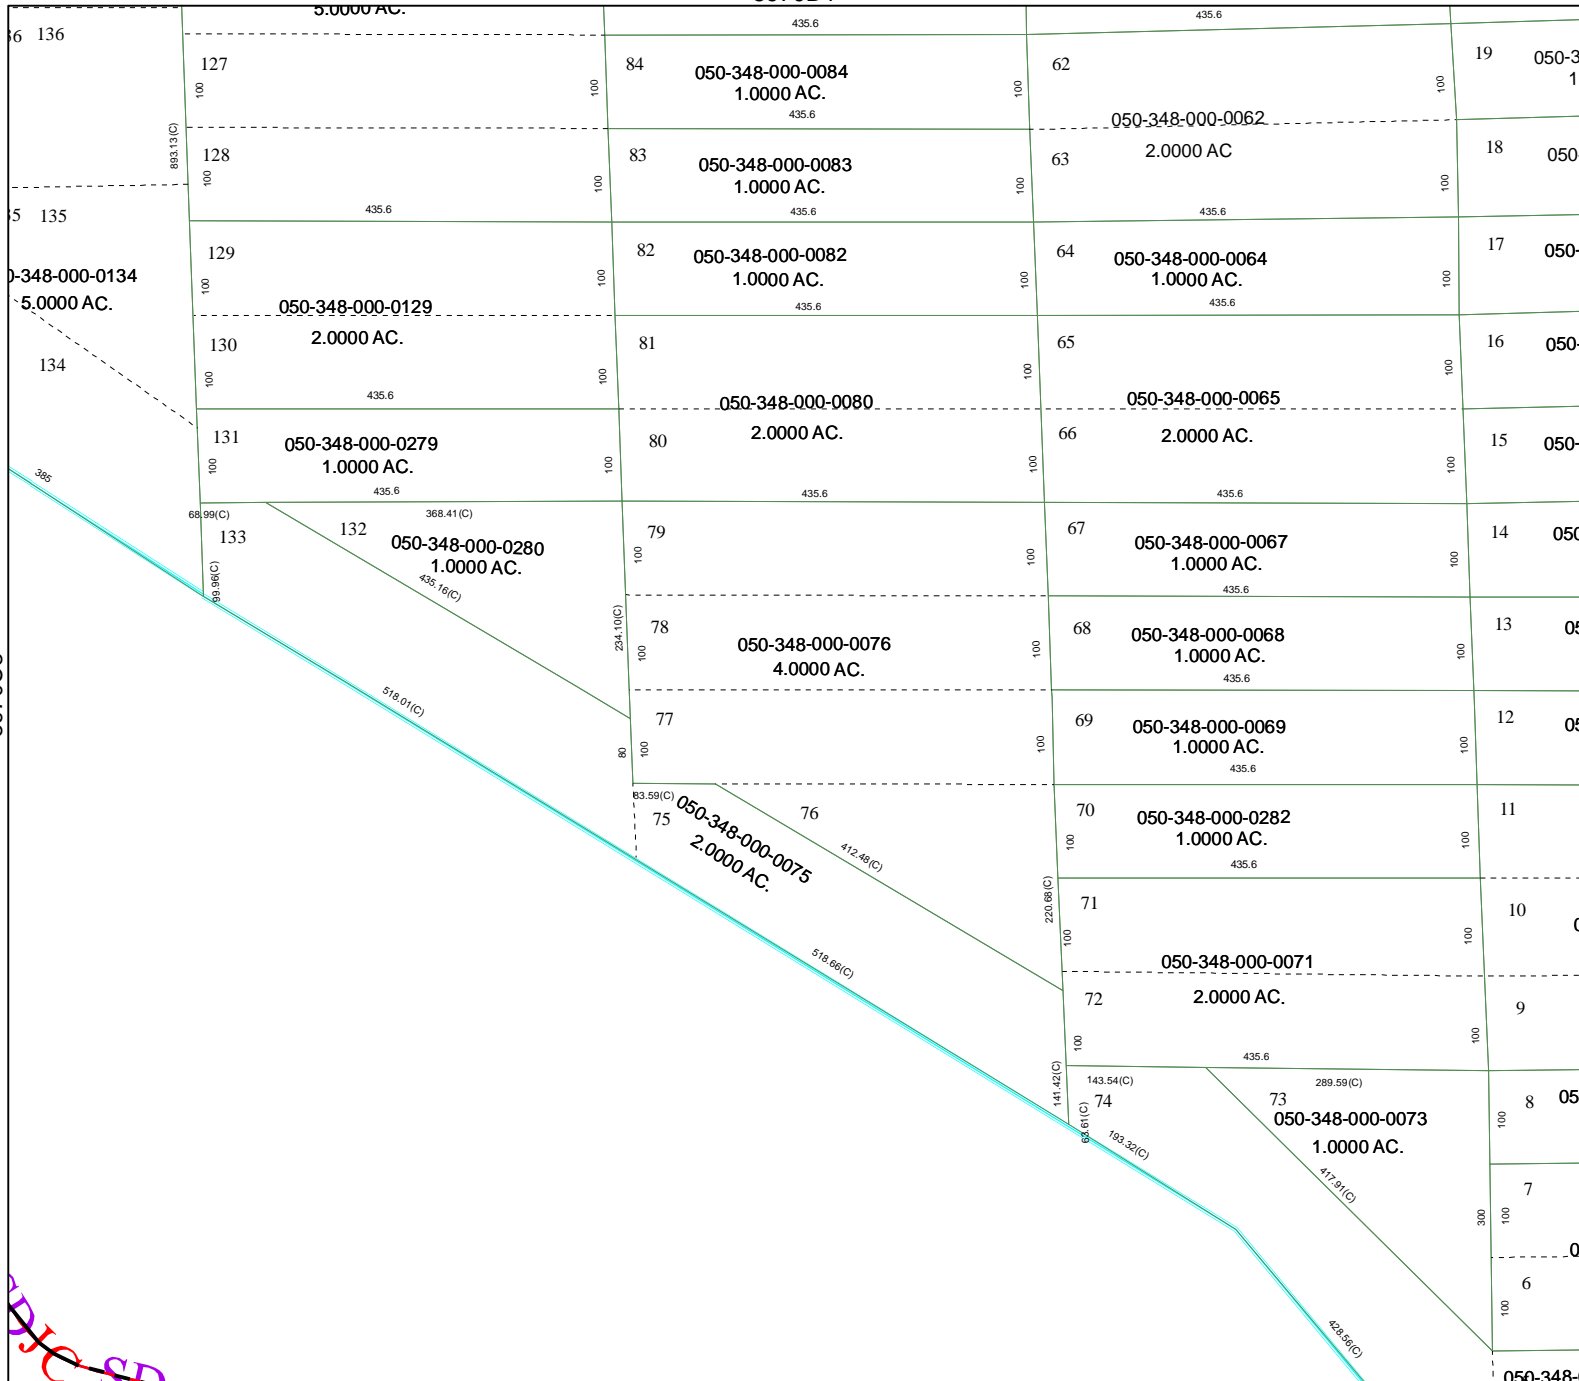

5970D1

# Harris County Appraisal District

0 100 200  
 PUBLICATION DATE:  
 5/26/2011

Geospatial or map data maintained by the Harris County Appraisal District is for informational purposes and may not have been prepared for or be suitable for legal, engineering, or surveying purposes. It does not represent an on-the-ground survey and only represents the approximate location of property boundaries.

### MAP LOCATION

## FACET 5970D

1	2	3	4
5	6	7	8
9	10	11	12

5970D9

5970C8

5970D6

APN 050-348-000-0134  
 5.0000 AC.

050-348