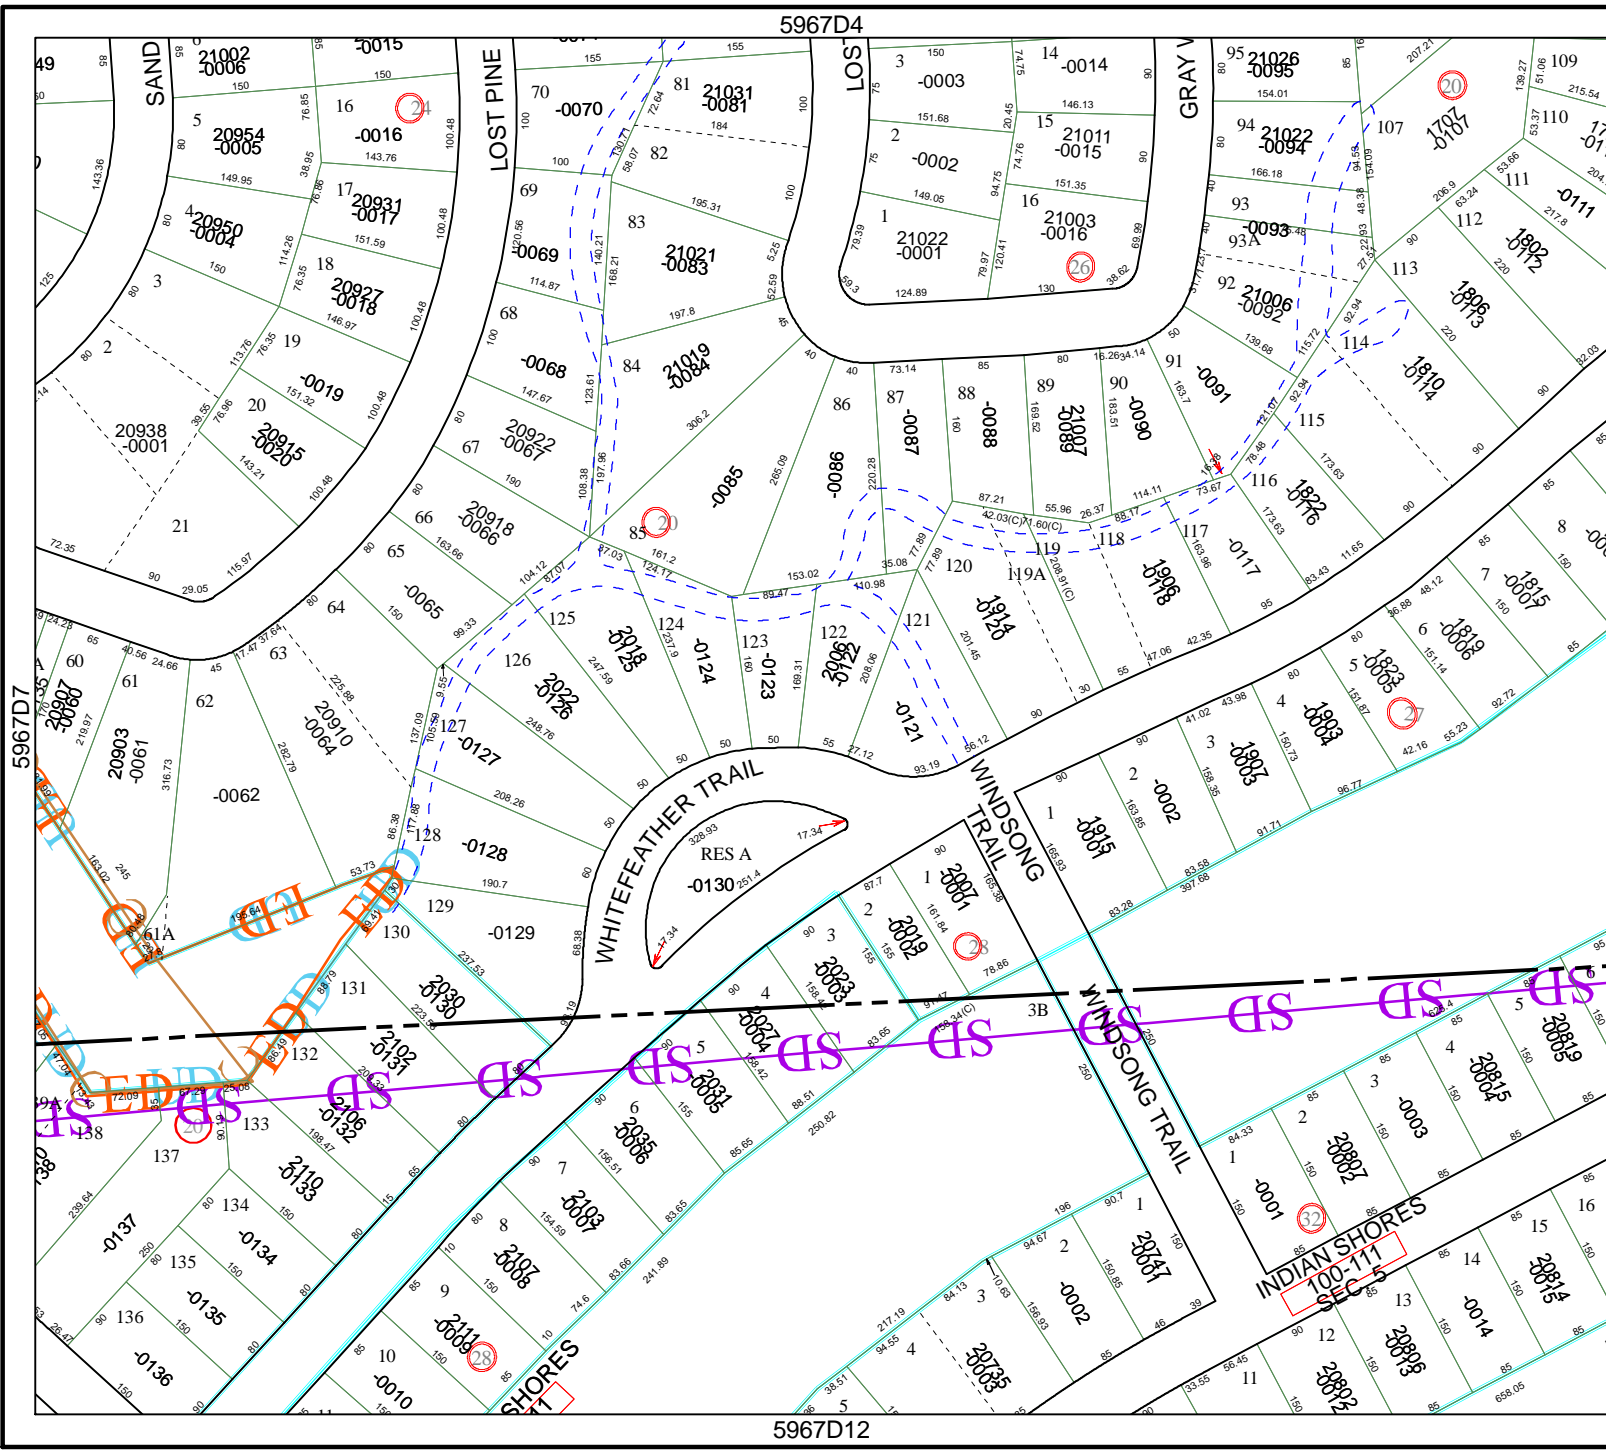

Harris County Appraisal District

0 100 200

PUBLICATION DATE:
8/15/2011

Geospatial or map data maintained by the Harris County Appraisal District is for informational purposes and may not have been prepared for or be suitable for legal, engineering, or surveying purposes. It does not represent an on-the-ground survey and only represents the approximate location of property boundaries.

MAP LOCATION

FACET 5967D

| | | | |
|---|----|----|----|
| 1 | 2 | 3 | 4 |
| 5 | 6 | 7 | 8 |
| 9 | 10 | 11 | 12 |

6067C5

5967D12