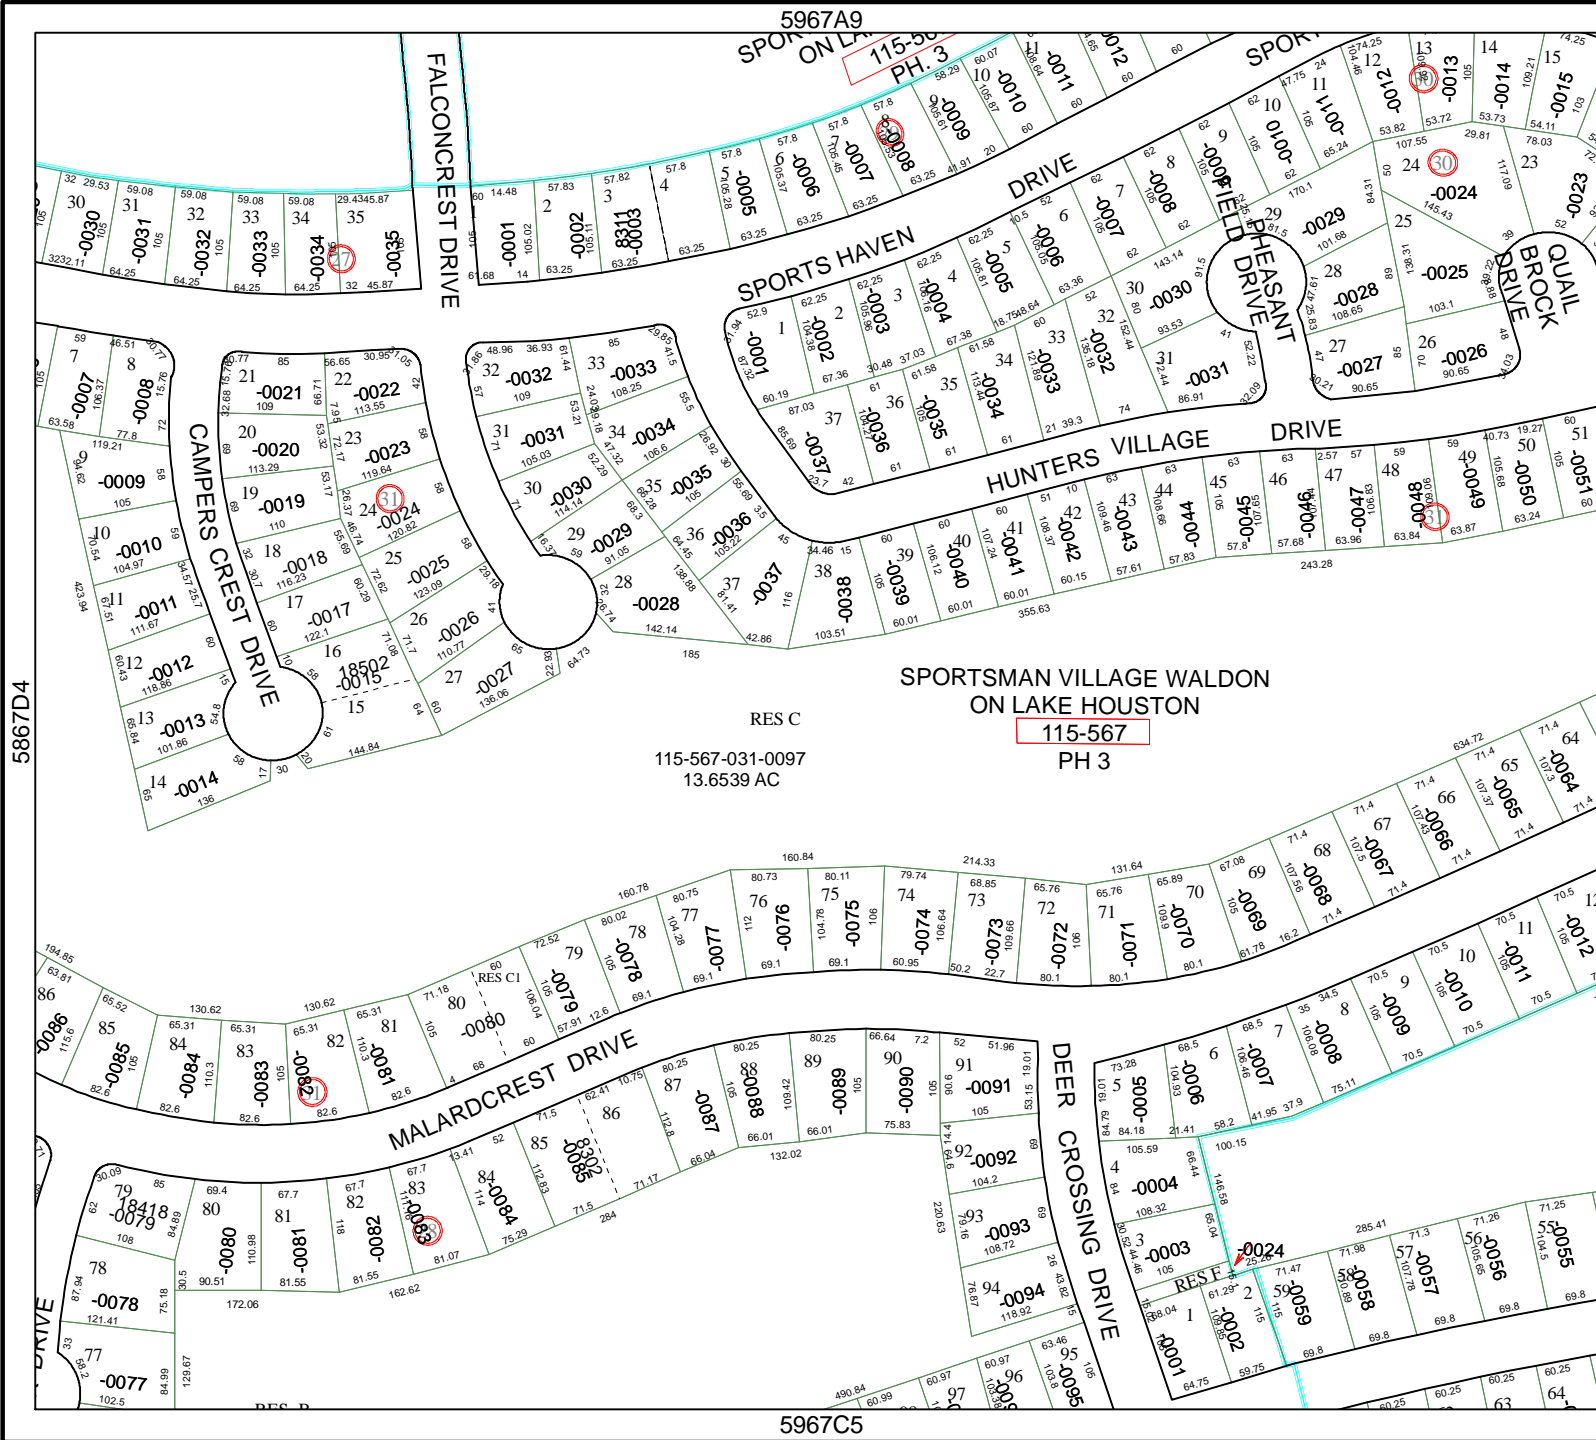

# Harris County Appraisal District

0 100 200  
**PUBLICATION DATE:**  
 8/15/2011

Geospatial or map data maintained by the Harris County Appraisal District is for informational purposes and may not have been prepared for or be suitable for legal, engineering, or surveying purposes. It does not represent an on-the-ground survey and only represents the approximate location of property boundaries.

## MAP LOCATION

# FACET 5967C

1	2	3	4
5	6	7	8
9	10	11	12

5967C5

5867D4

5967C2

5967A9