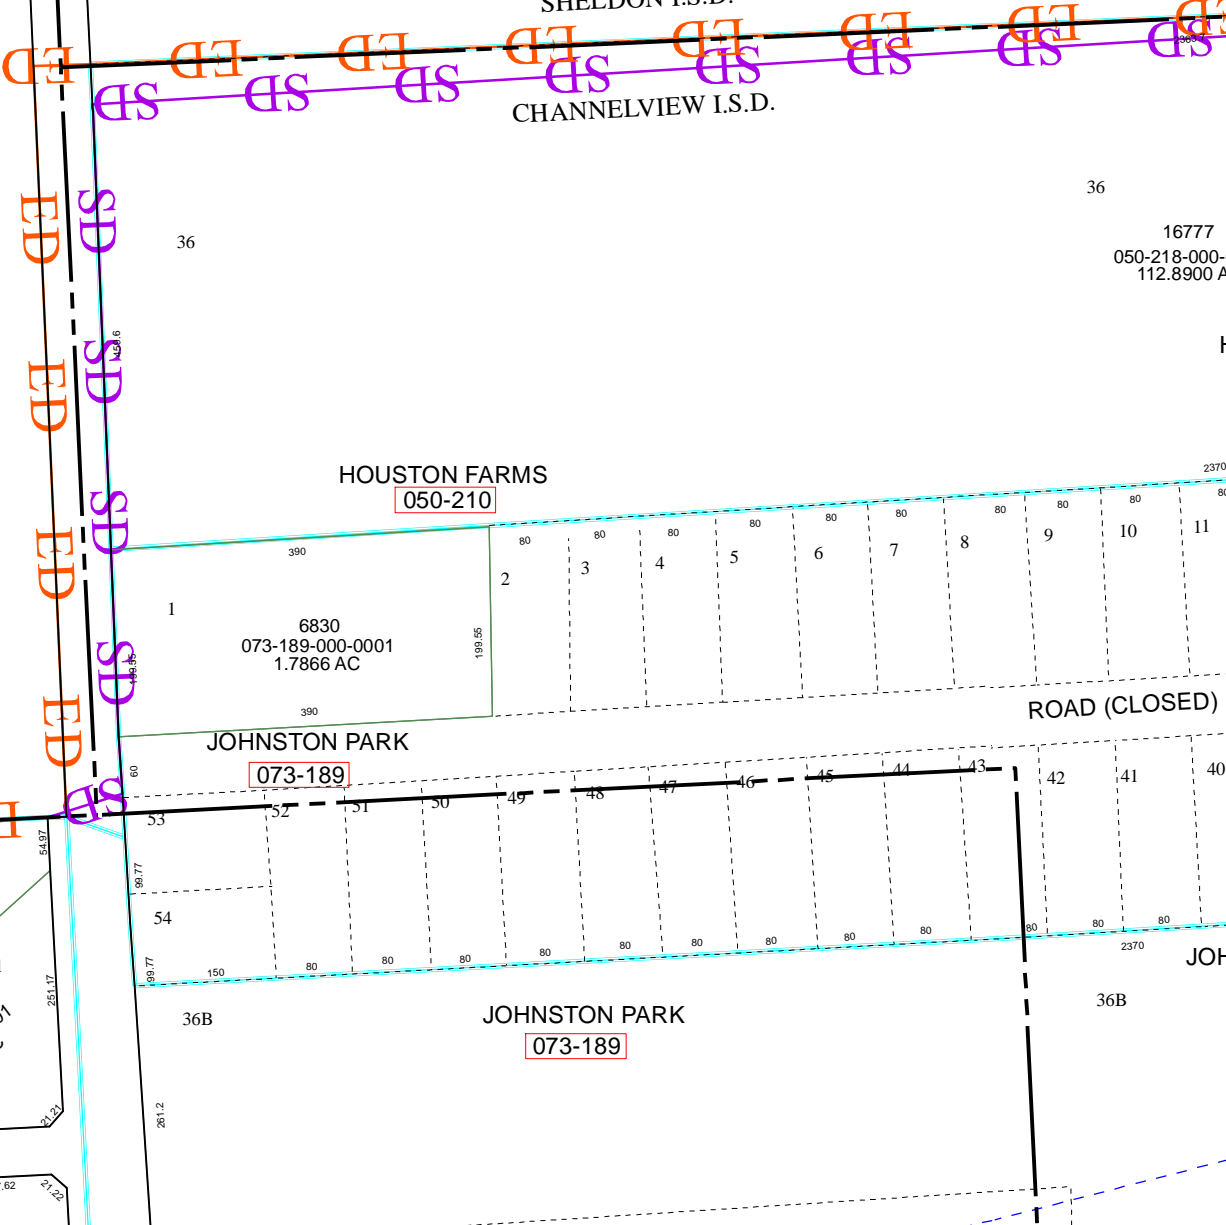

5960A8

5960A11

5960C4

SHELDON I.S.D.

CHANNELVIEW I.S.D.

Harris County Appraisal District

0 100 200
PUBLICATION DATE:
1/4/2012

Geospatial or map data maintained by the Harris County Appraisal District is for informational purposes and may not have been prepared for or be suitable for legal, engineering, or surveying purposes. It does not represent an on-the-ground survey and only represents the approximate location of property boundaries.

MAP LOCATION

FACET 5960A

1	2	3	4
5	6	7	8
9	10	11	12

HC ESD 2 (EMS)

16777
050-218-000-
112.8900 A

5960B9