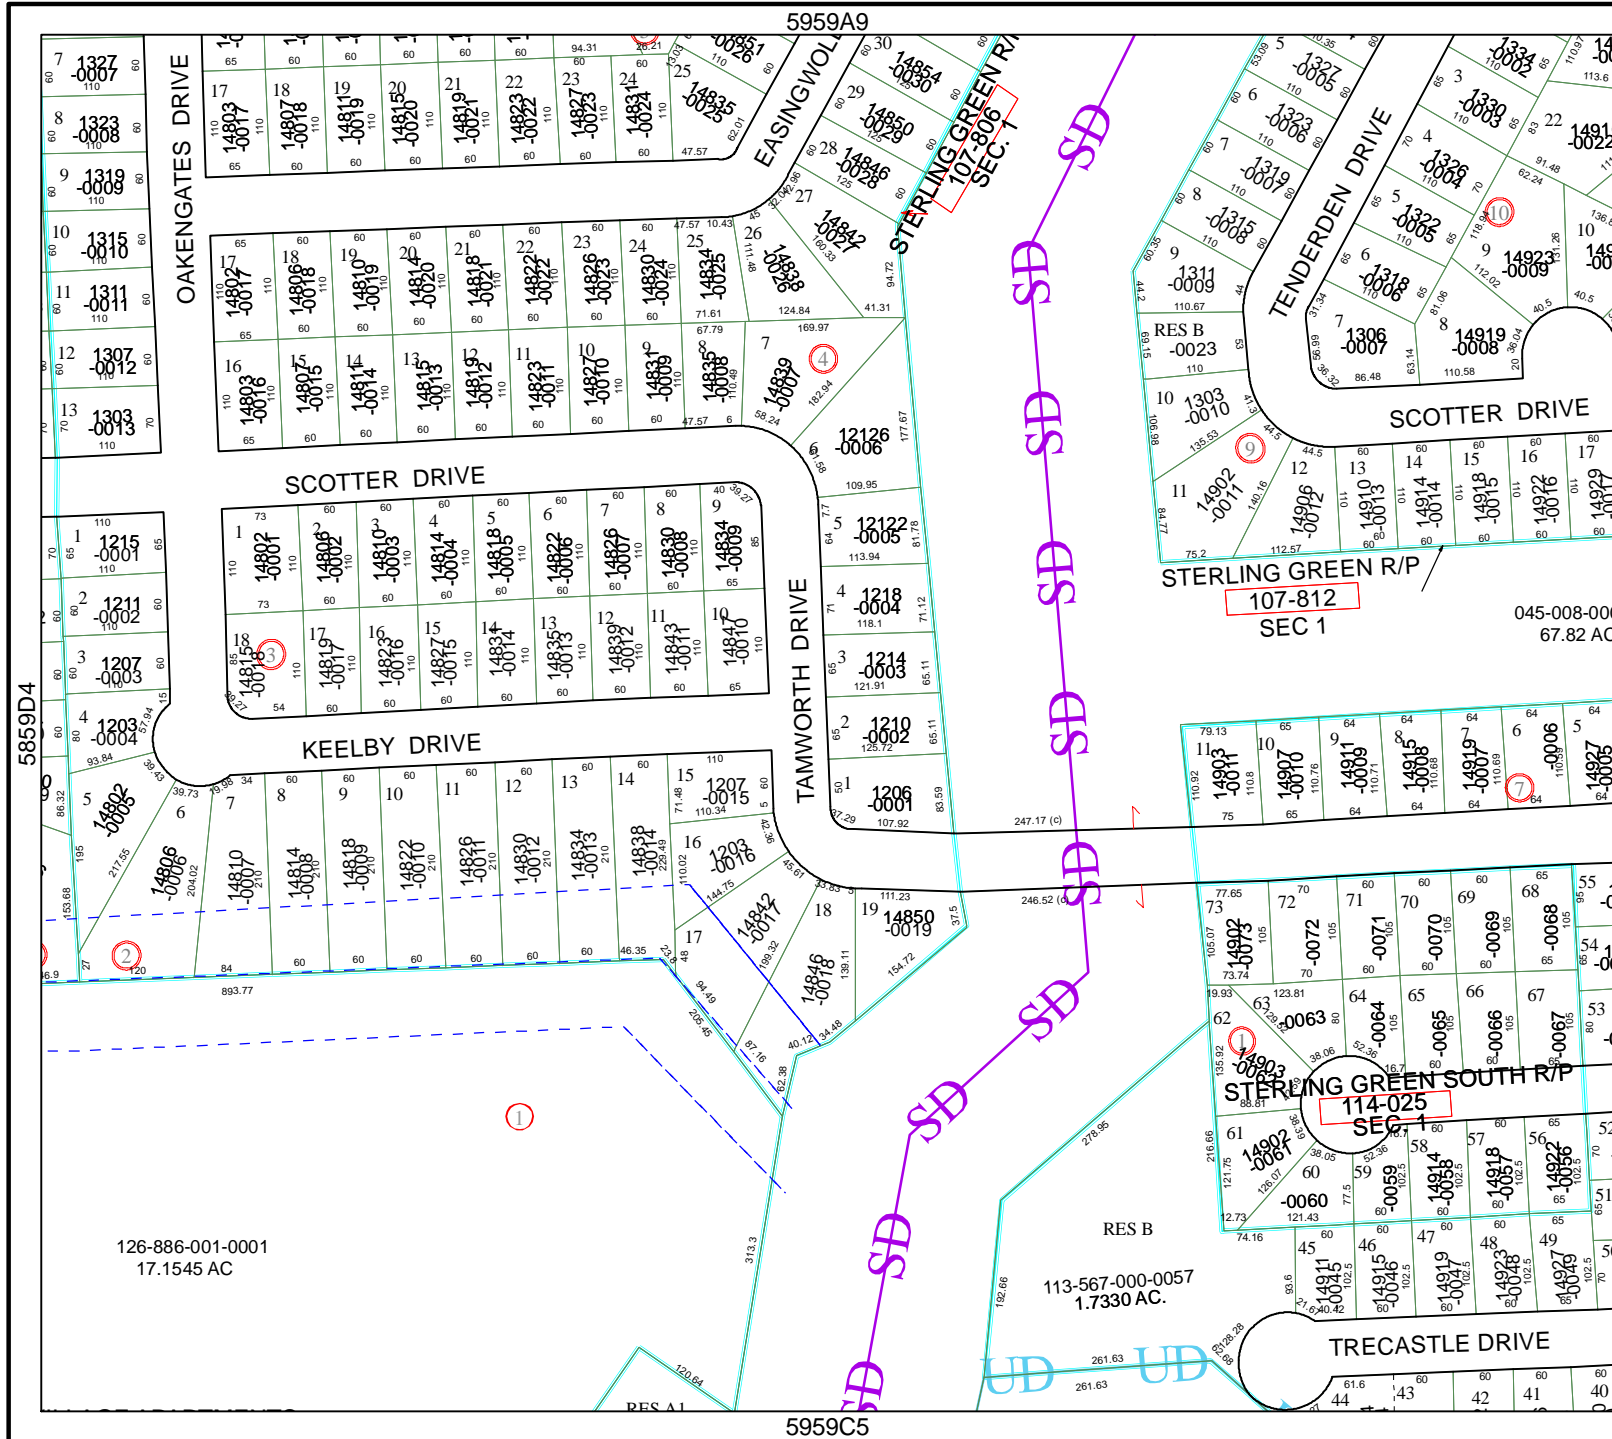

Harris County Appraisal District

0 100 200
PUBLICATION DATE:
 9/26/2011

Geospatial or map data maintained by the Harris County Appraisal District is for informational purposes and may not have been prepared for or be suitable for legal, engineering, or surveying purposes. It does not represent an on-the-ground survey and only represents the approximate location of property boundaries.

MAP LOCATION

FACET 5959C

1	2	3	4
5	6	7	8
9	10	11	12

126-886-001-0001
 17.1545 AC

RES B
 113-567-000-0057
 1.7330 AC.

TRENCASTLE DRIVE

5959C5

5959A9