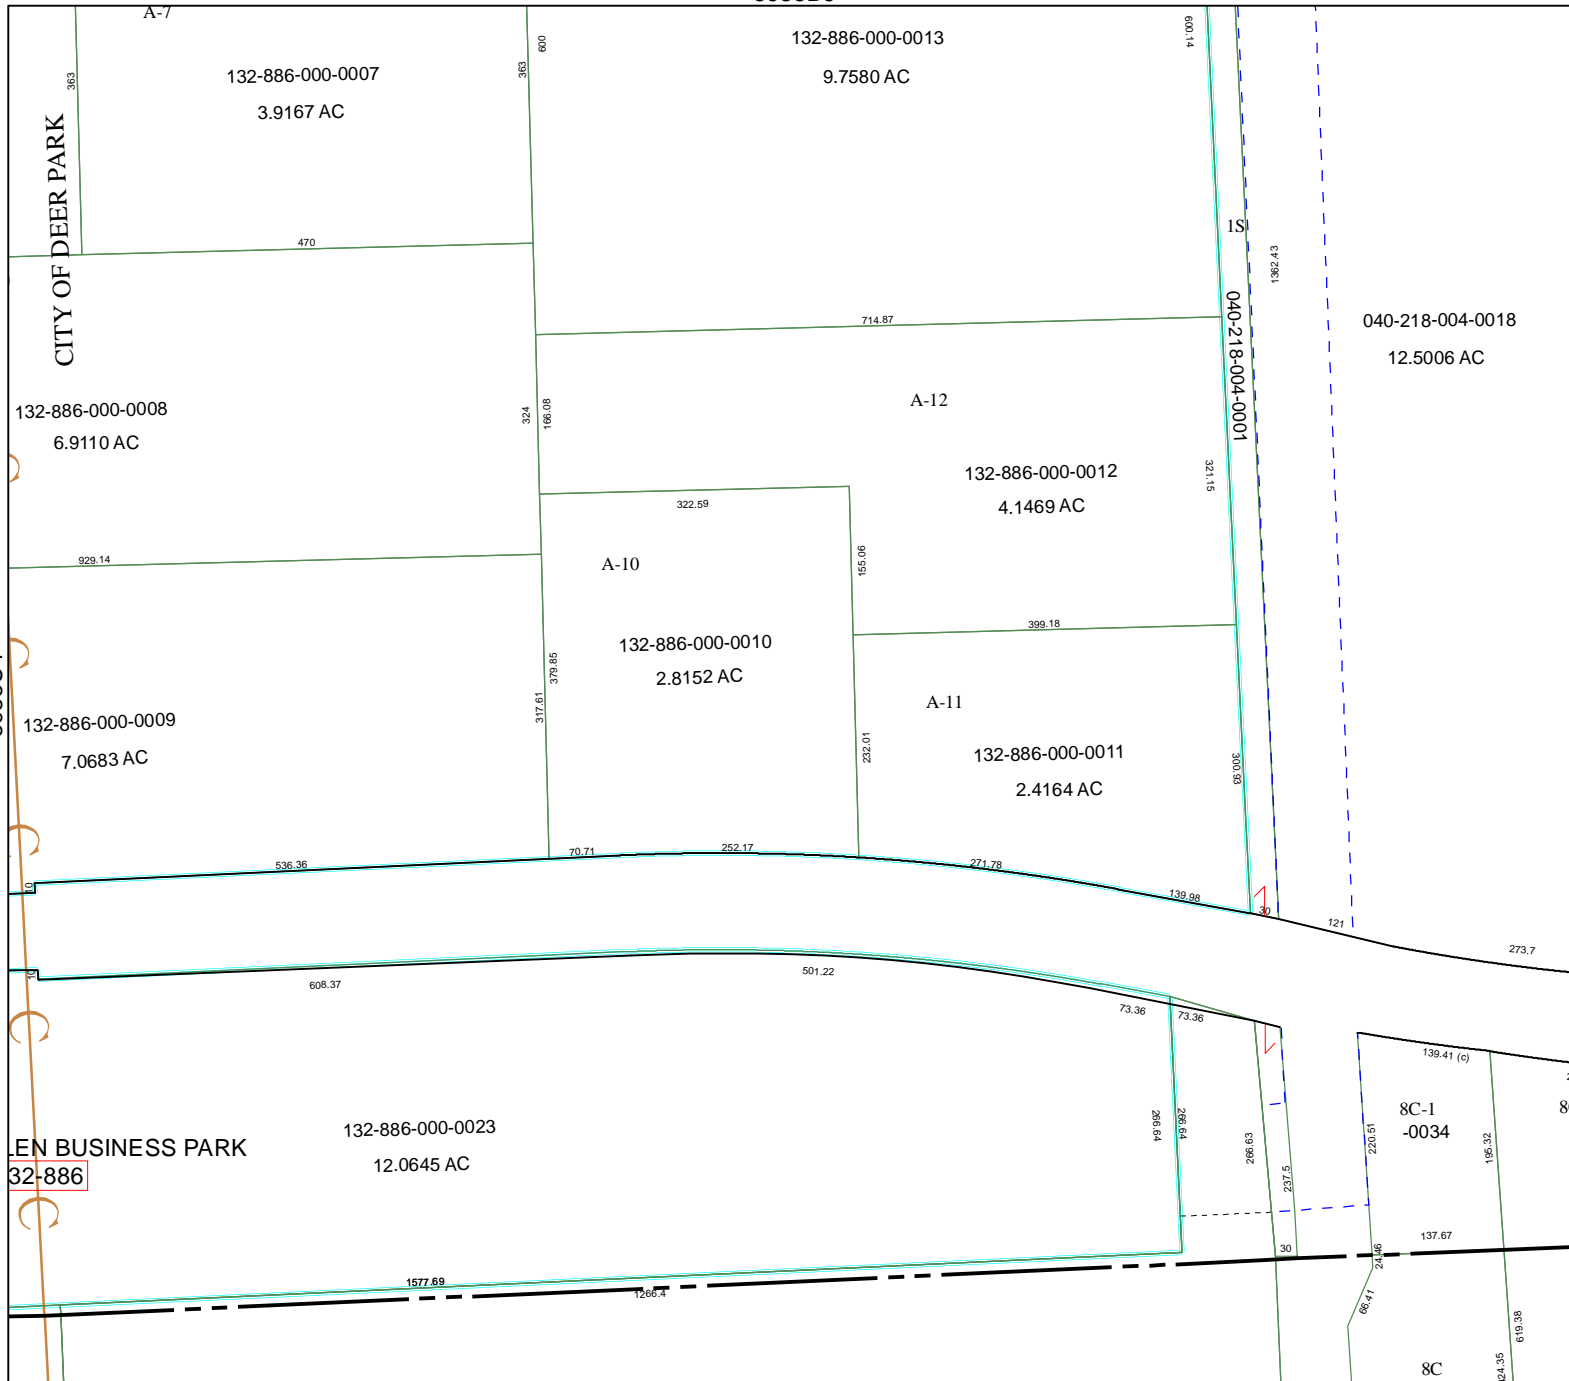

5955B9

5955D5

Harris County Appraisal District

PUBLICATION DATE:
1/6/2012

Geospatial or map data maintained by the Harris County Appraisal District is for informational purposes and may not have been prepared for or be suitable for legal, engineering, or surveying purposes. It does not represent an on-the-ground survey and only represents the approximate location of property boundaries.

MAP LOCATION

FACET 5955D

1	2	3	4
5	6	7	8
9	10	11	12

5955D2

5955C4

LEN BUSINESS PARK
32-886