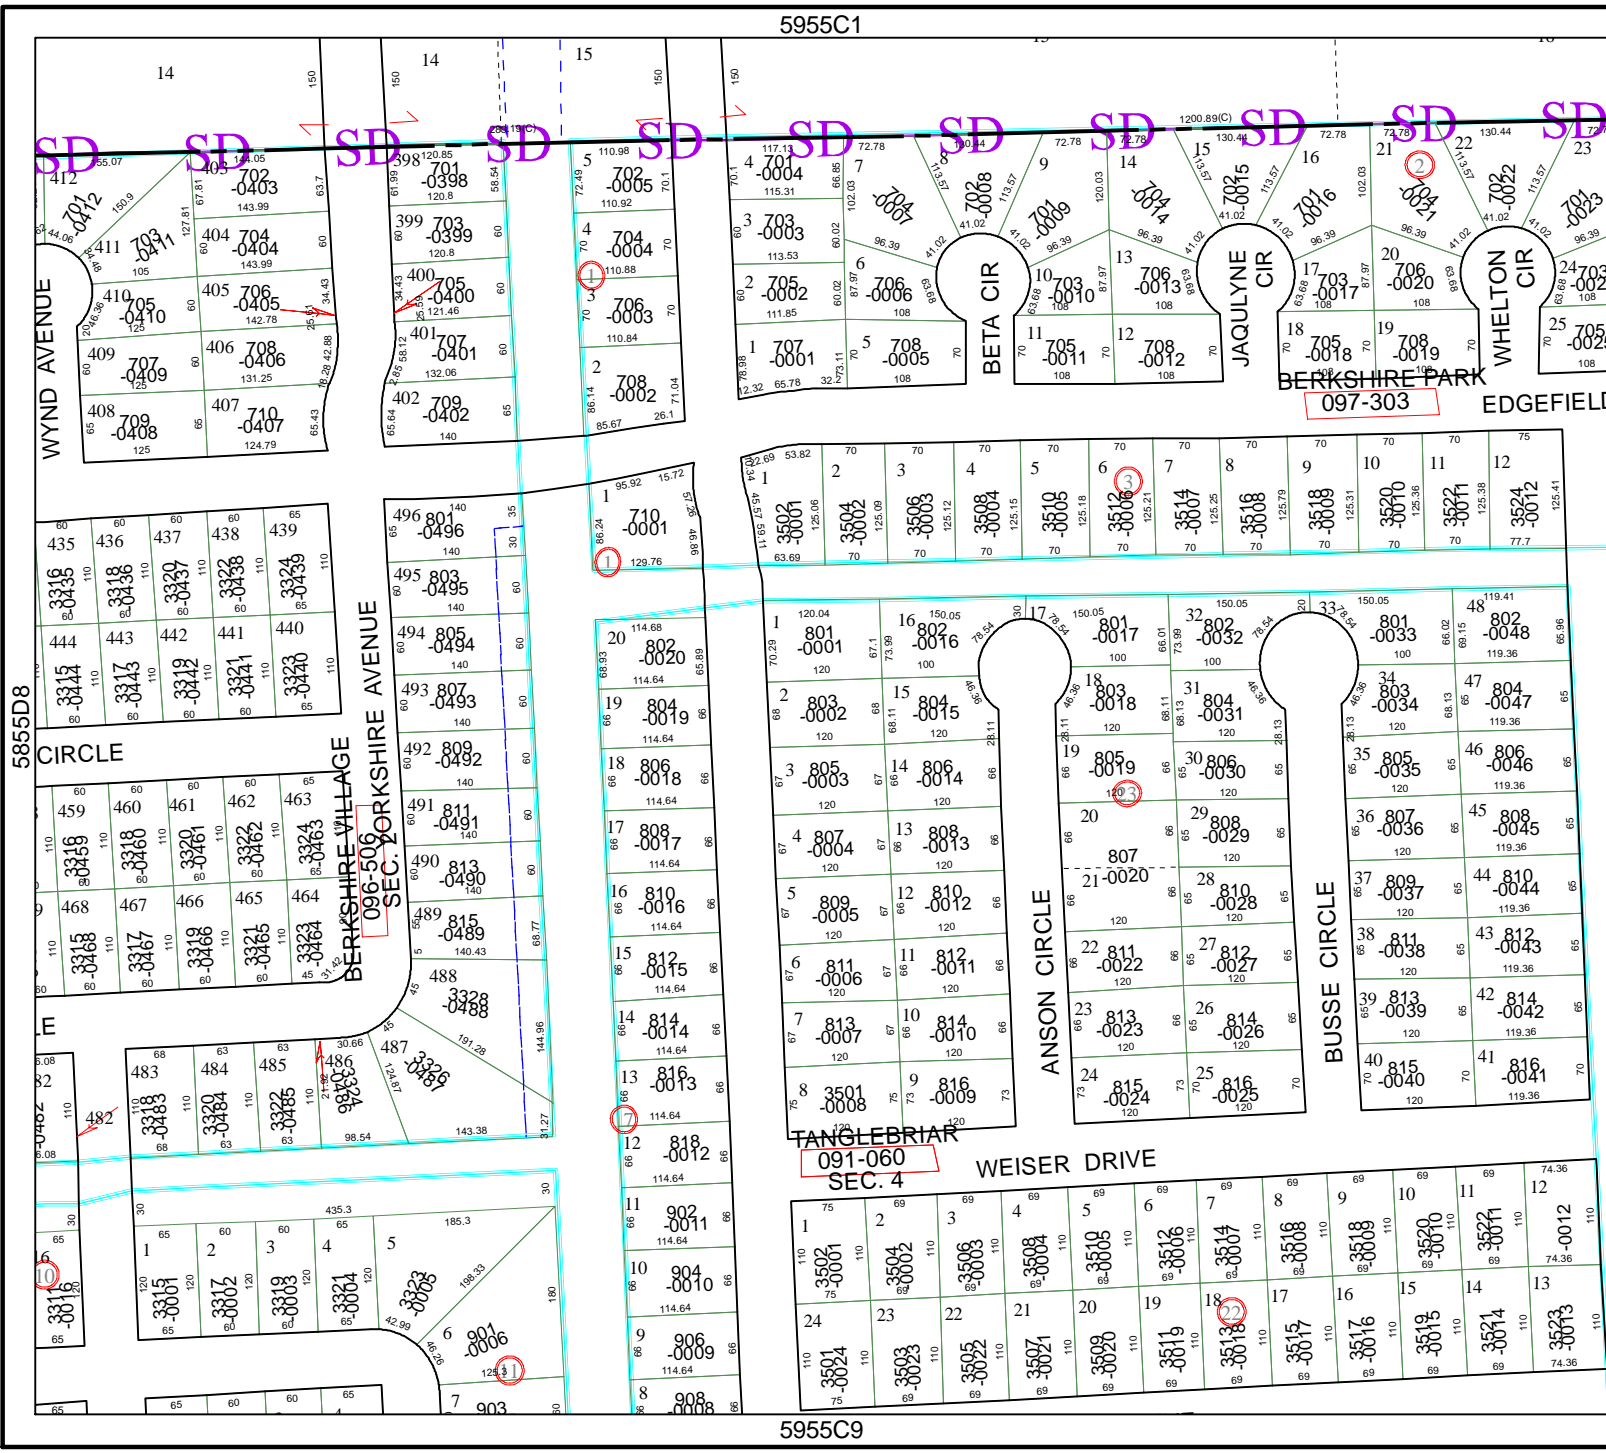

# Harris County Appraisal District

0 100 200

PUBLICATION DATE:  
10/5/2011

Geospatial or map data maintained by the Harris County Appraisal District is for informational purposes and may not be suitable for legal, engineering, or surveying purposes. It does not represent an on-the-ground survey and only represents the approximate location of property boundaries.

MAP LOCATION

## FACET 5955C

1	2	3	4
5	6	7	8
9	10	11	12

5955C1

5955C9

5955C6