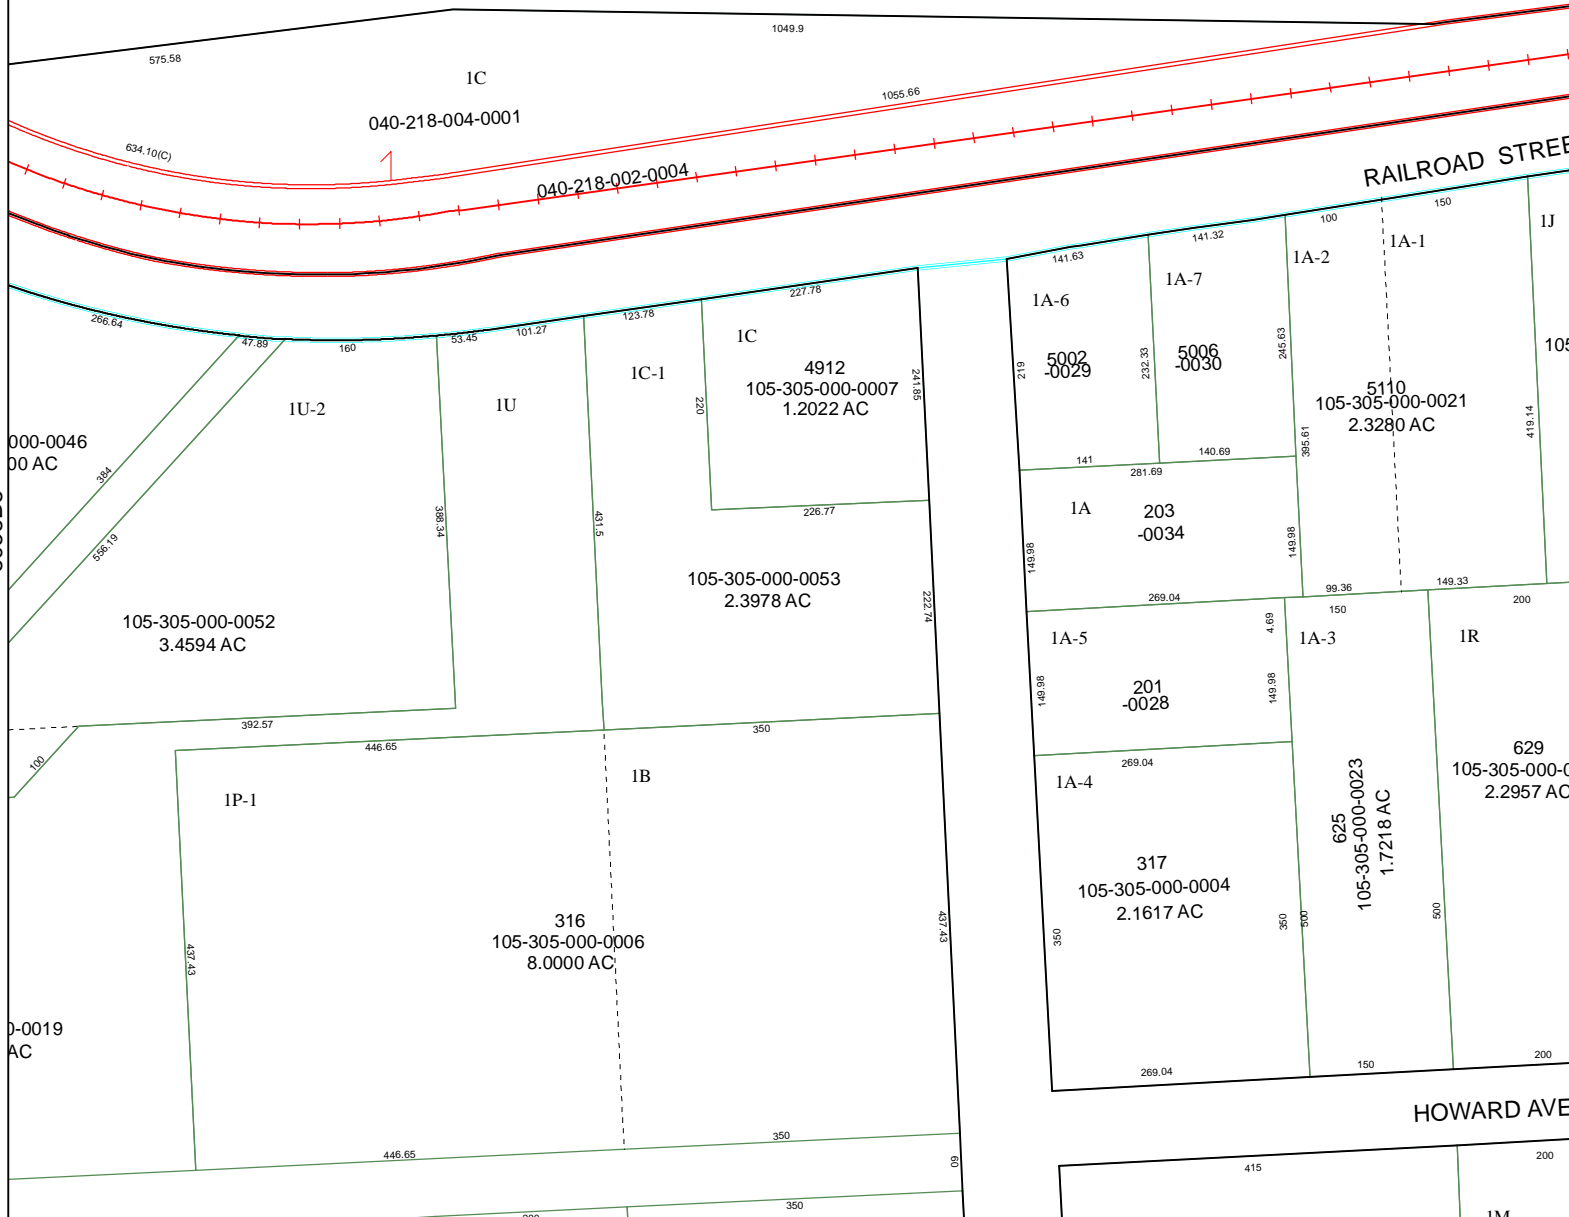

5955B2

SP SP SP SP SP SP SP SP SP

Harris County Appraisal District

PUBLICATION DATE: 1/5/2012

Geospatial or map data maintained by the Harris County Appraisal District is for informational purposes and may not have been prepared for or be suitable for legal, engineering, or surveying purposes. It does not represent an on-the-ground survey and only represents the approximate location of property boundaries.

MAP LOCATION

FACET 5955B

1	2	3	4
5	6	7	8
9	10	11	12

5955B10