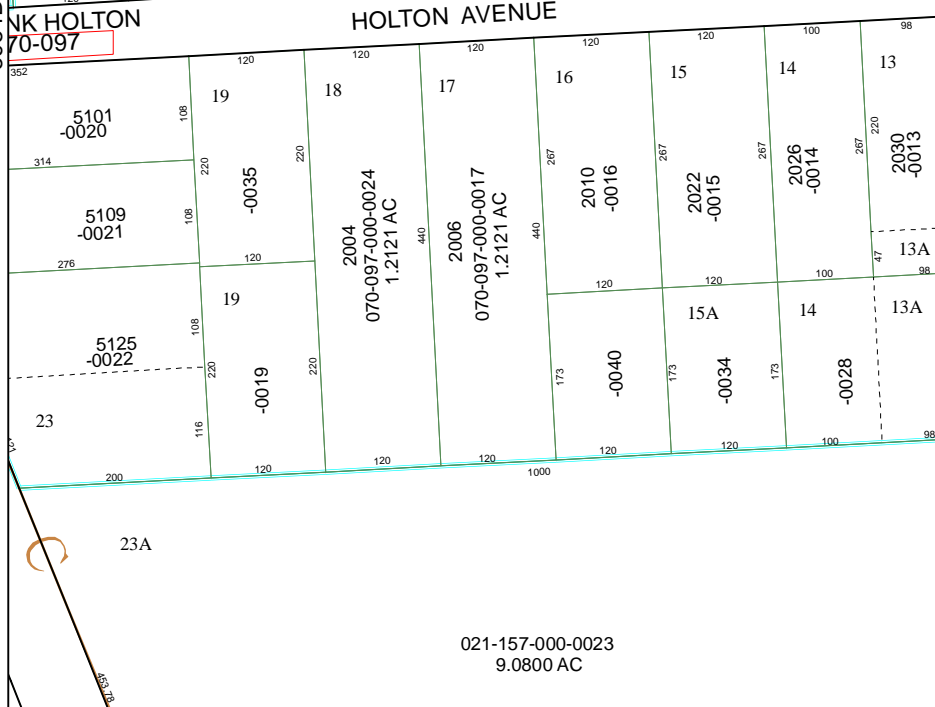

5954D7

132-458-000-0001
12.1945 AC

GLENWOOD TRAILS APARTMENTS

132-458

11.7493 AC.

GLENWOOD DRIVE

Harris County Appraisal District

0 100 200
PUBLICATION DATE:
8/15/2011

Geospatial or map data maintained by the Harris County Appraisal District is for informational purposes and may not be prepared for or be suitable for legal, engineering, or surveying purposes. It does not represent an on-the-ground survey and only represents the approximate location of property boundaries.

MAP LOCATION

FACET 5954D

1	2	3	4
5	6	7	8
9	10	11	12

5953B3