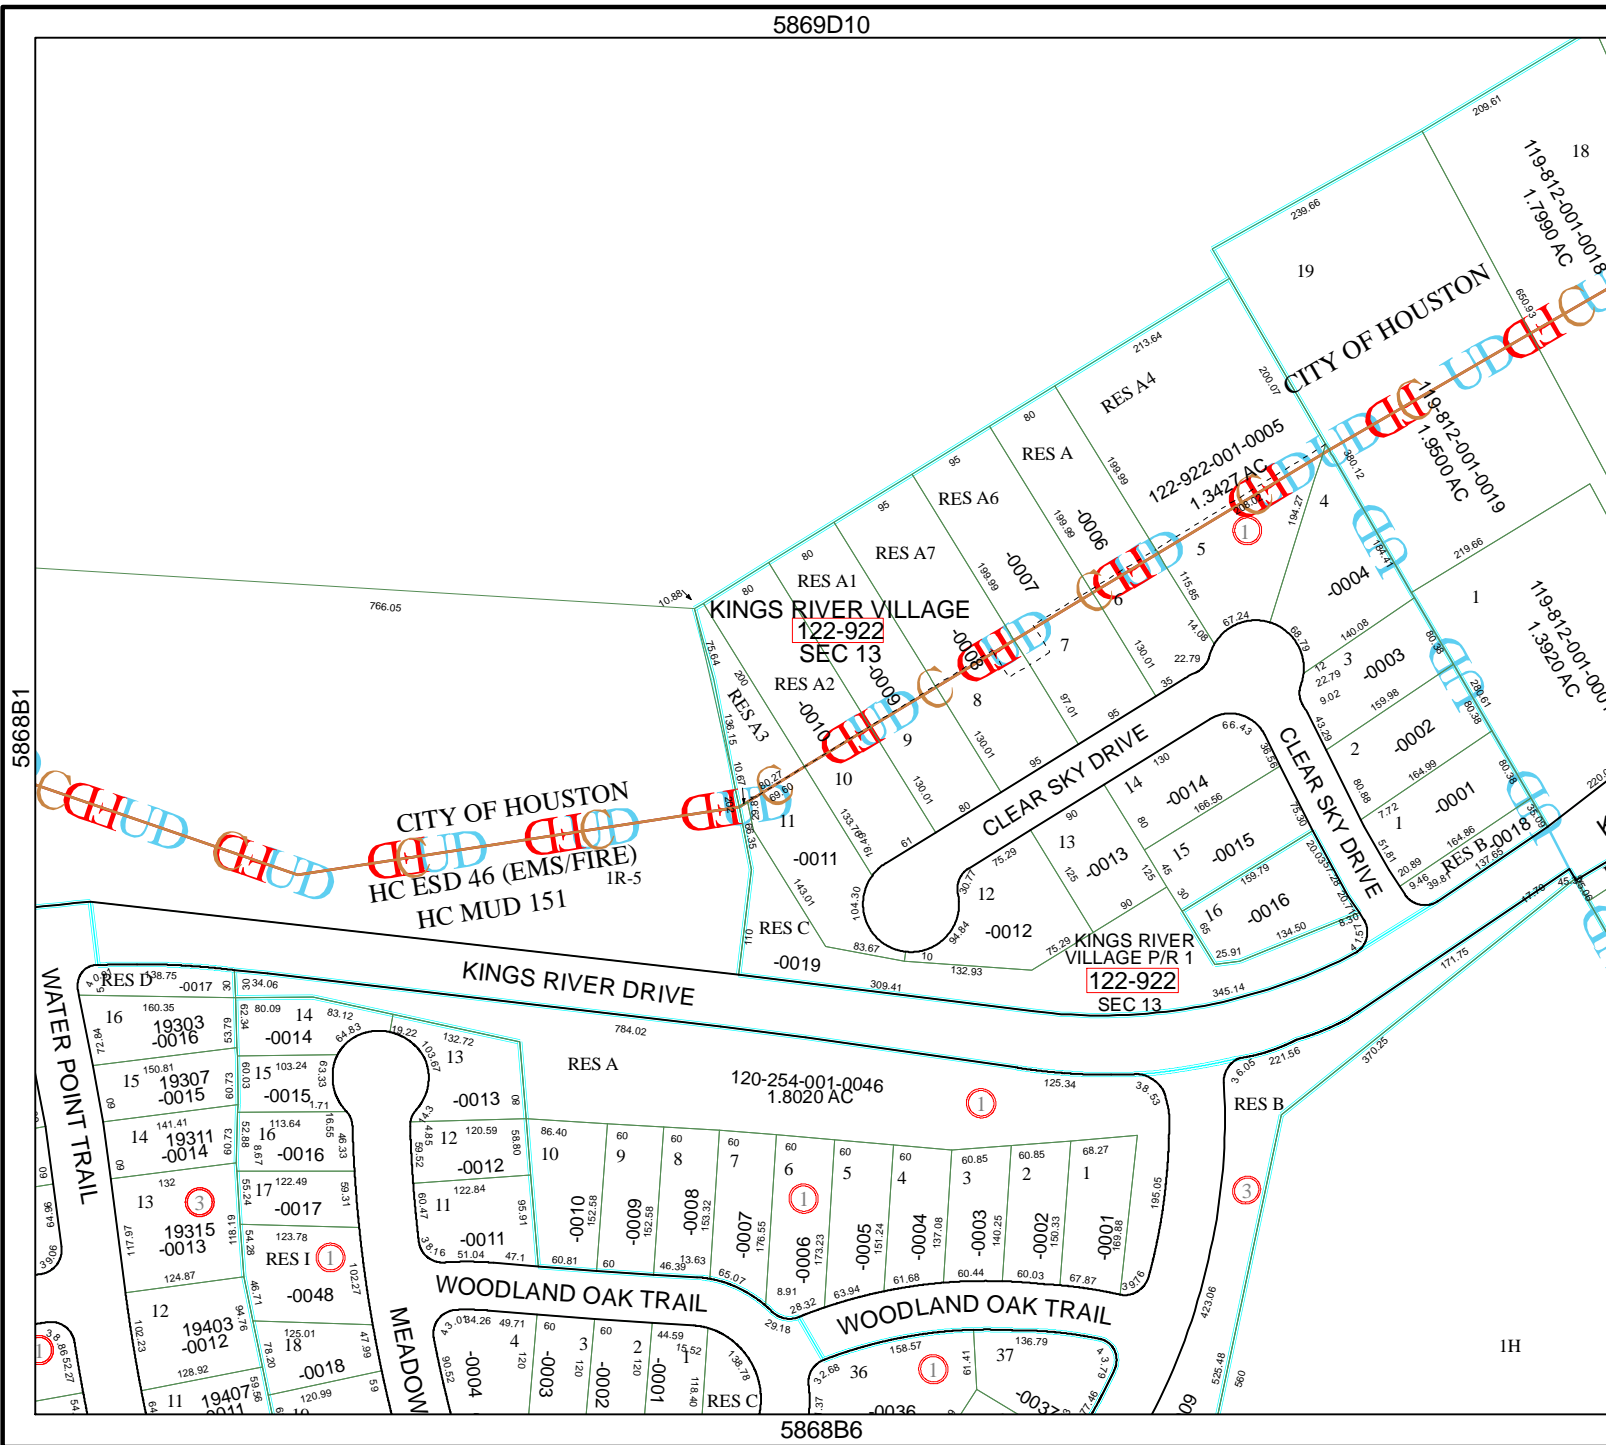

Harris County Appraisal District

0 100 200

PUBLICATION DATE:
8/15/2011

Geospatial or map data maintained by the Harris County Appraisal District is for informational purposes and may not have been prepared for or be suitable for legal, engineering, or surveying purposes. It does not represent an on-the-ground survey and only represents the approximate location of property boundaries.

MAP LOCATION

FACET 5868B

1	2	3	4
5	6	7	8
9	10	11	12

5868B1

5868B6