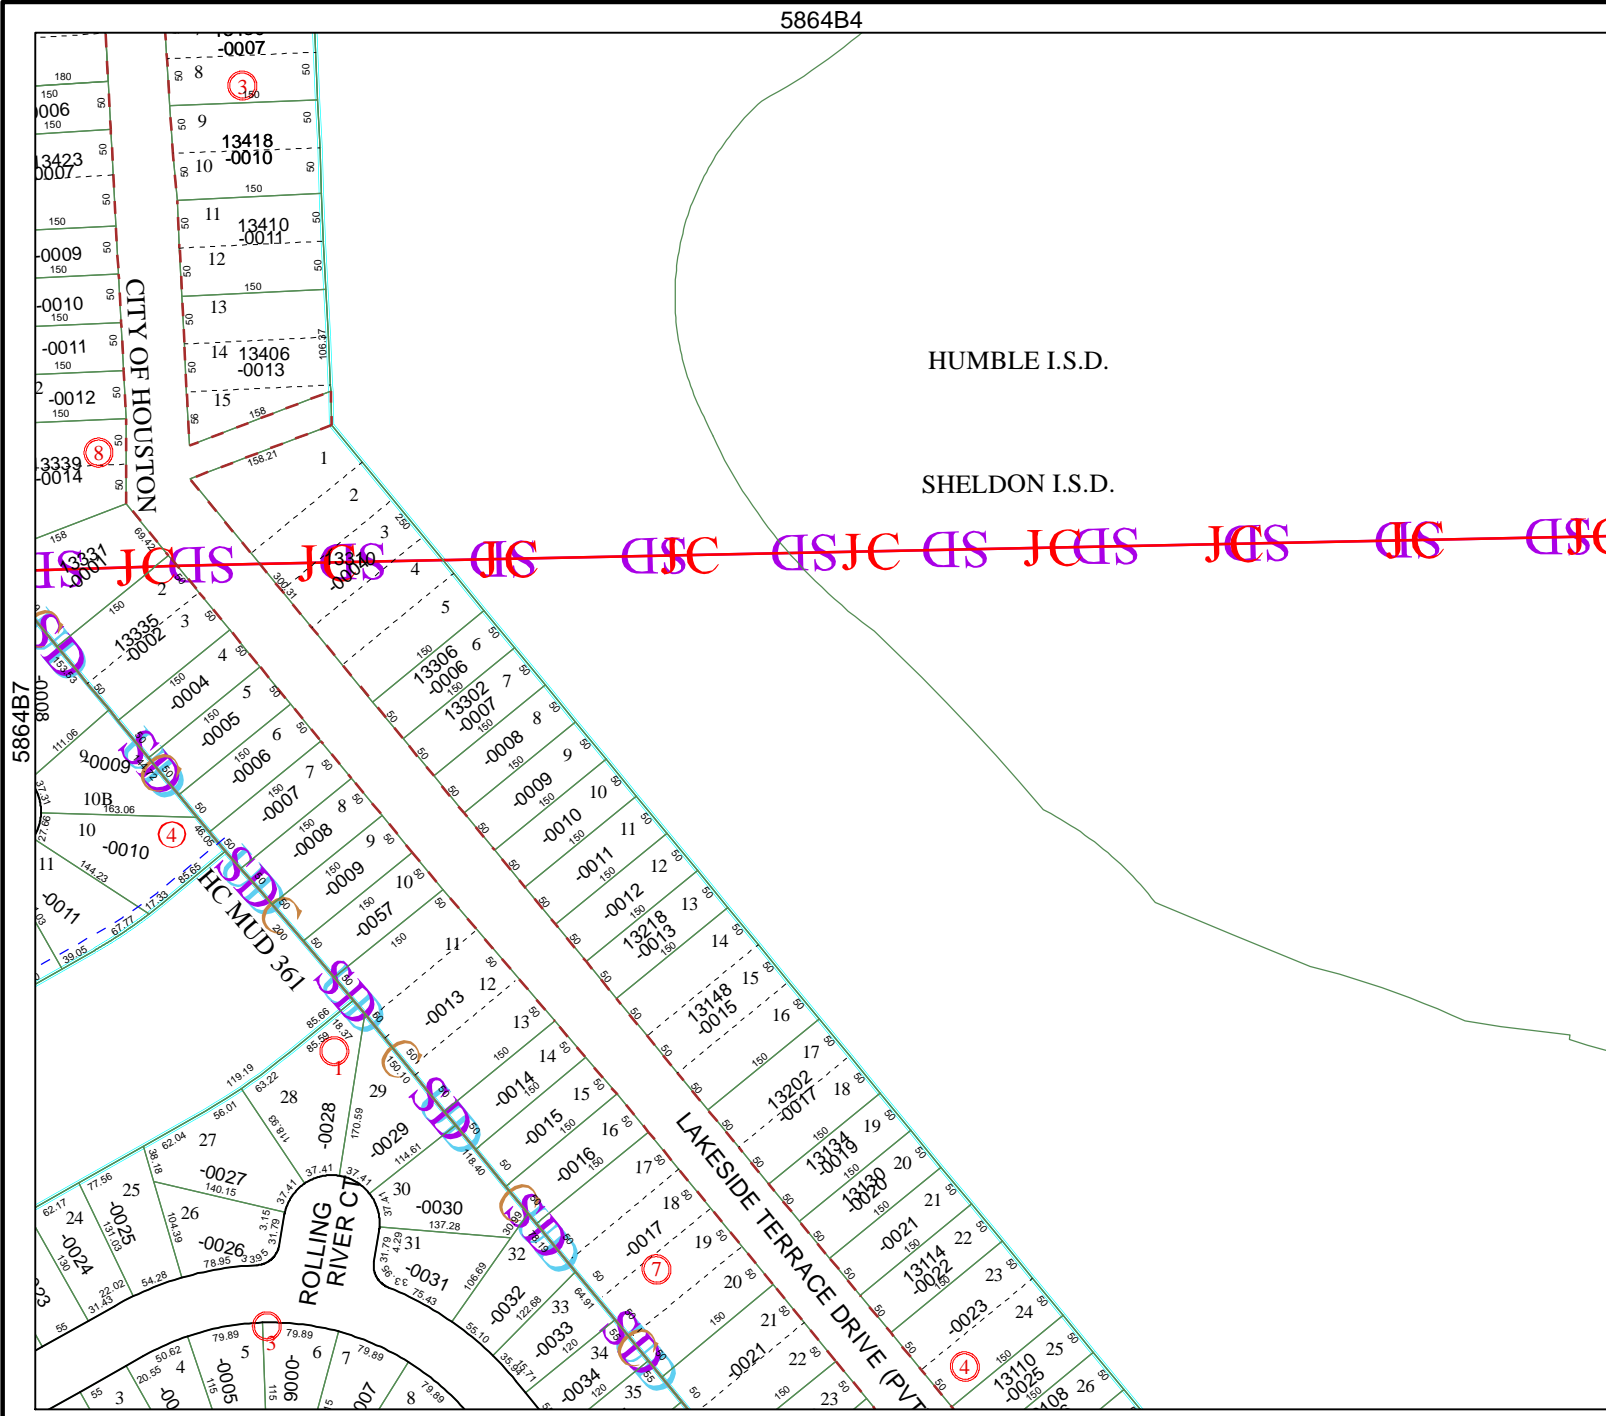

5864B4

HUMBLE I.S.D.

SHELDON I.S.D.

Harris County Appraisal District

0 100 200

PUBLICATION DATE:
12/7/2011

Geospatial or map data maintained by the Harris County Appraisal District is for informational purposes and may not have been prepared for or be suitable for legal, engineering, or surveying purposes. It does not represent an on-the-ground survey and only represents the approximate location of property boundaries.

MAP LOCATION

FACET 5864B

1	2	3	4
5	6	7	8
9	10	11	12

5864B12

5864A5