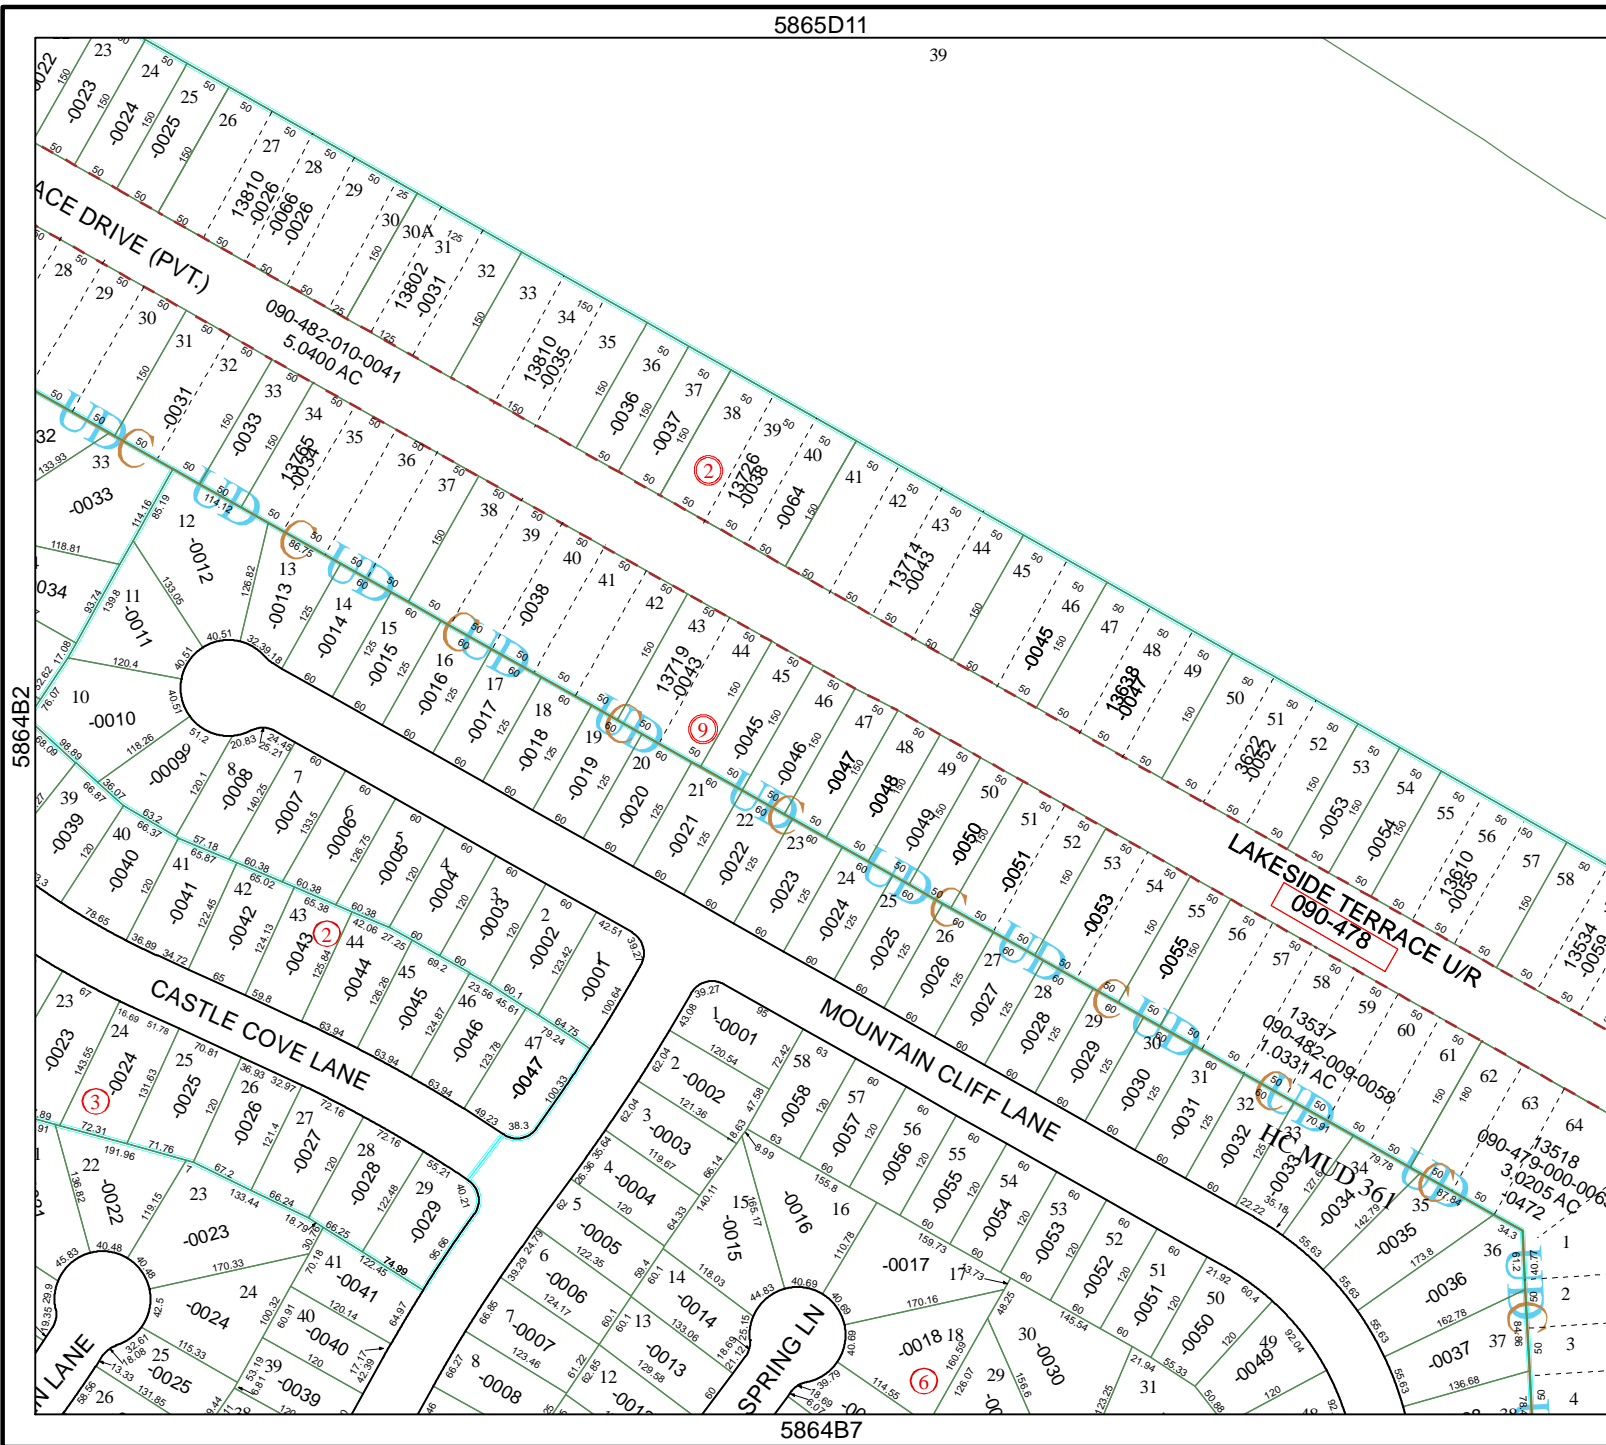

# Harris County Appraisal District

0 100 200

PUBLICATION DATE:  
12/7/2011

Geospatial or map data maintained by the Harris County Appraisal District is for informational purposes and may not have been prepared for or be suitable for legal, engineering, or surveying purposes. It does not represent an on-the-ground survey and only represents the approximate location of property boundaries.

MAP LOCATION

## FACET 5864B

1	2	3	4
5	6	7	8
9	10	11	12

5864B2

5864B4