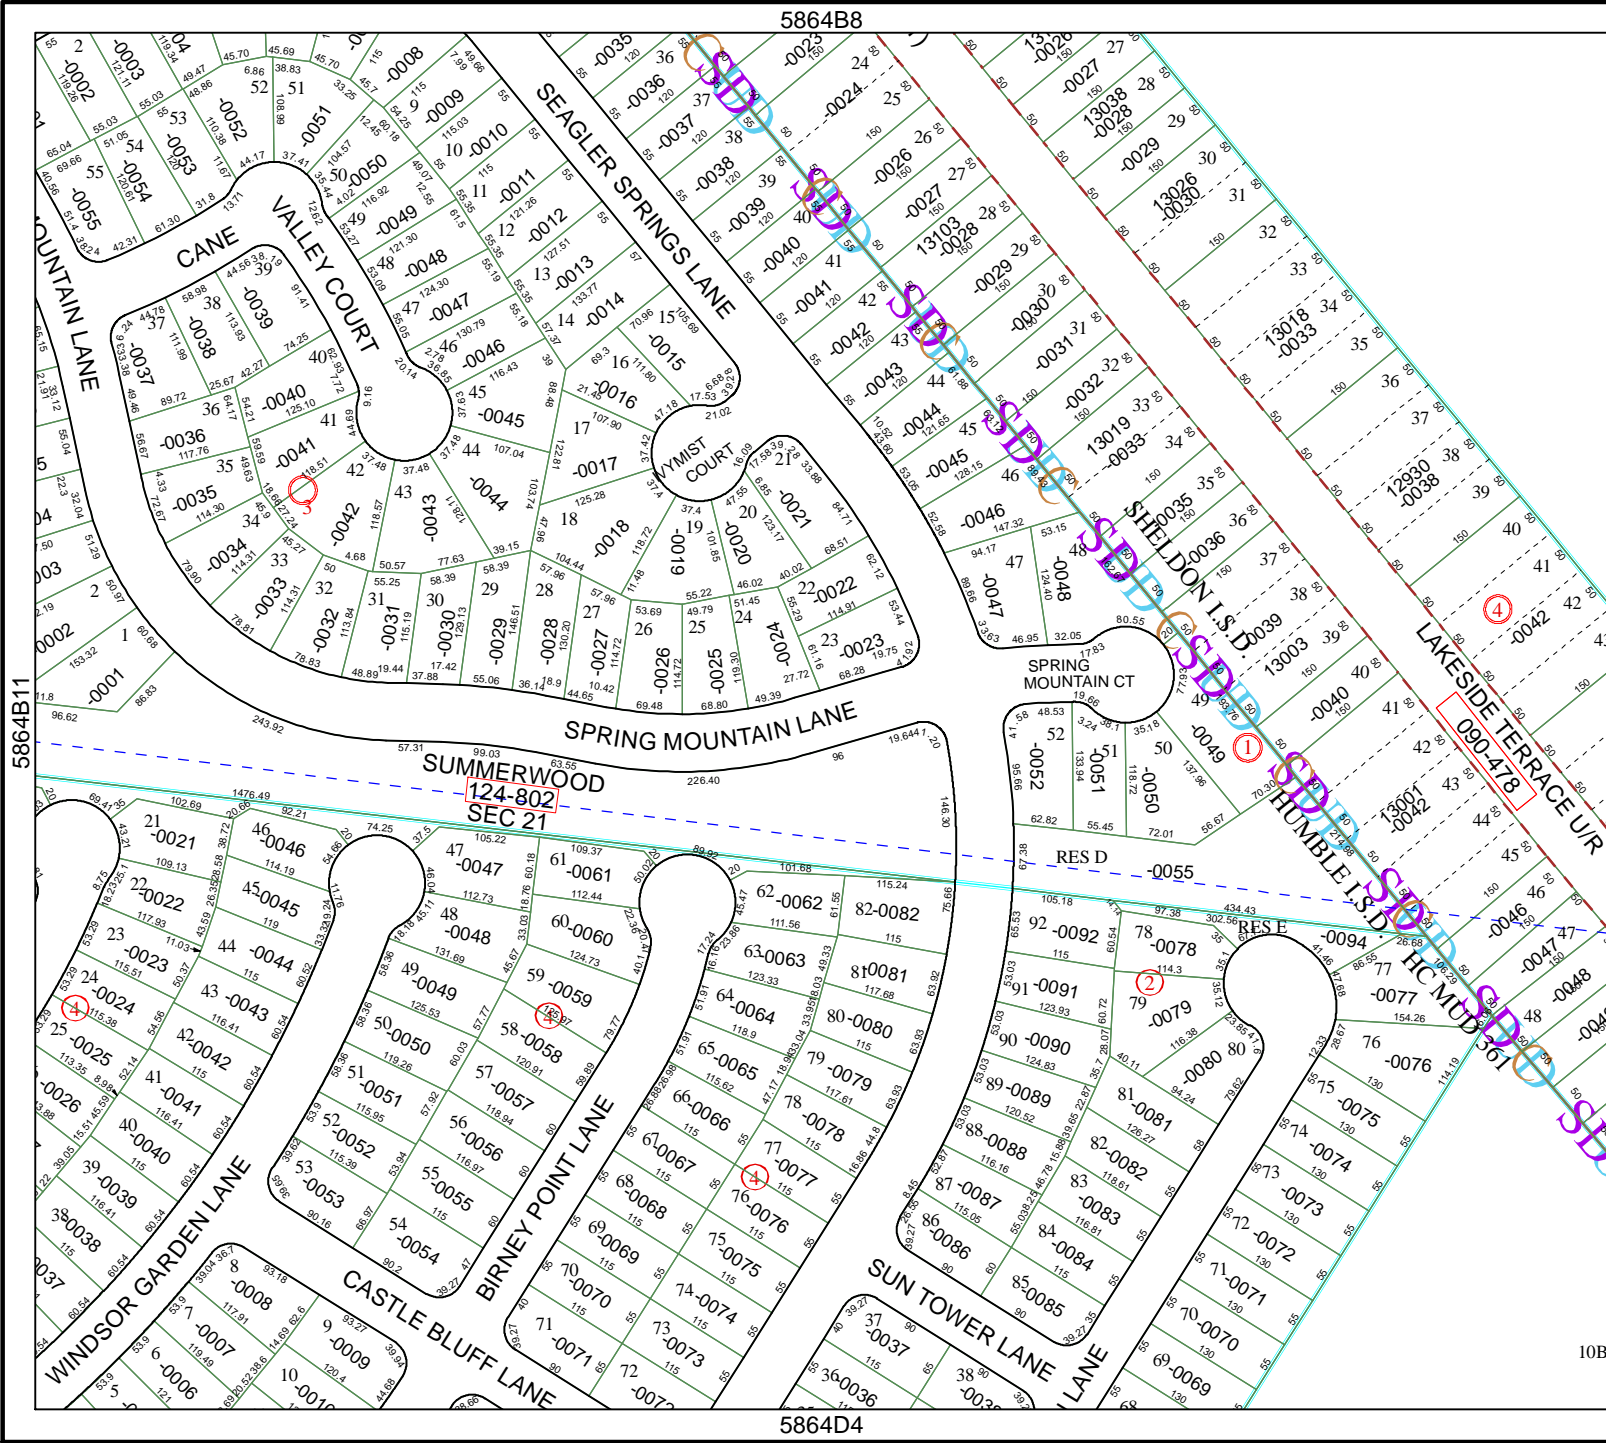

# Harris County Appraisal District

0 100 200  
 PUBLICATION DATE:  
 12/8/2011

Geospatial or map data maintained by the Harris County Appraisal District is for informational purposes and may not have been prepared for or be suitable for legal, engineering, or surveying purposes. It does not represent an on-the-ground survey and only represents the approximate location of property boundaries.

MAP LOCATION

## FACET 5864B

1	2	3	4
5	6	7	8
9	10	11	12

5864B11

5864B8

5864D4

5964A9

10B