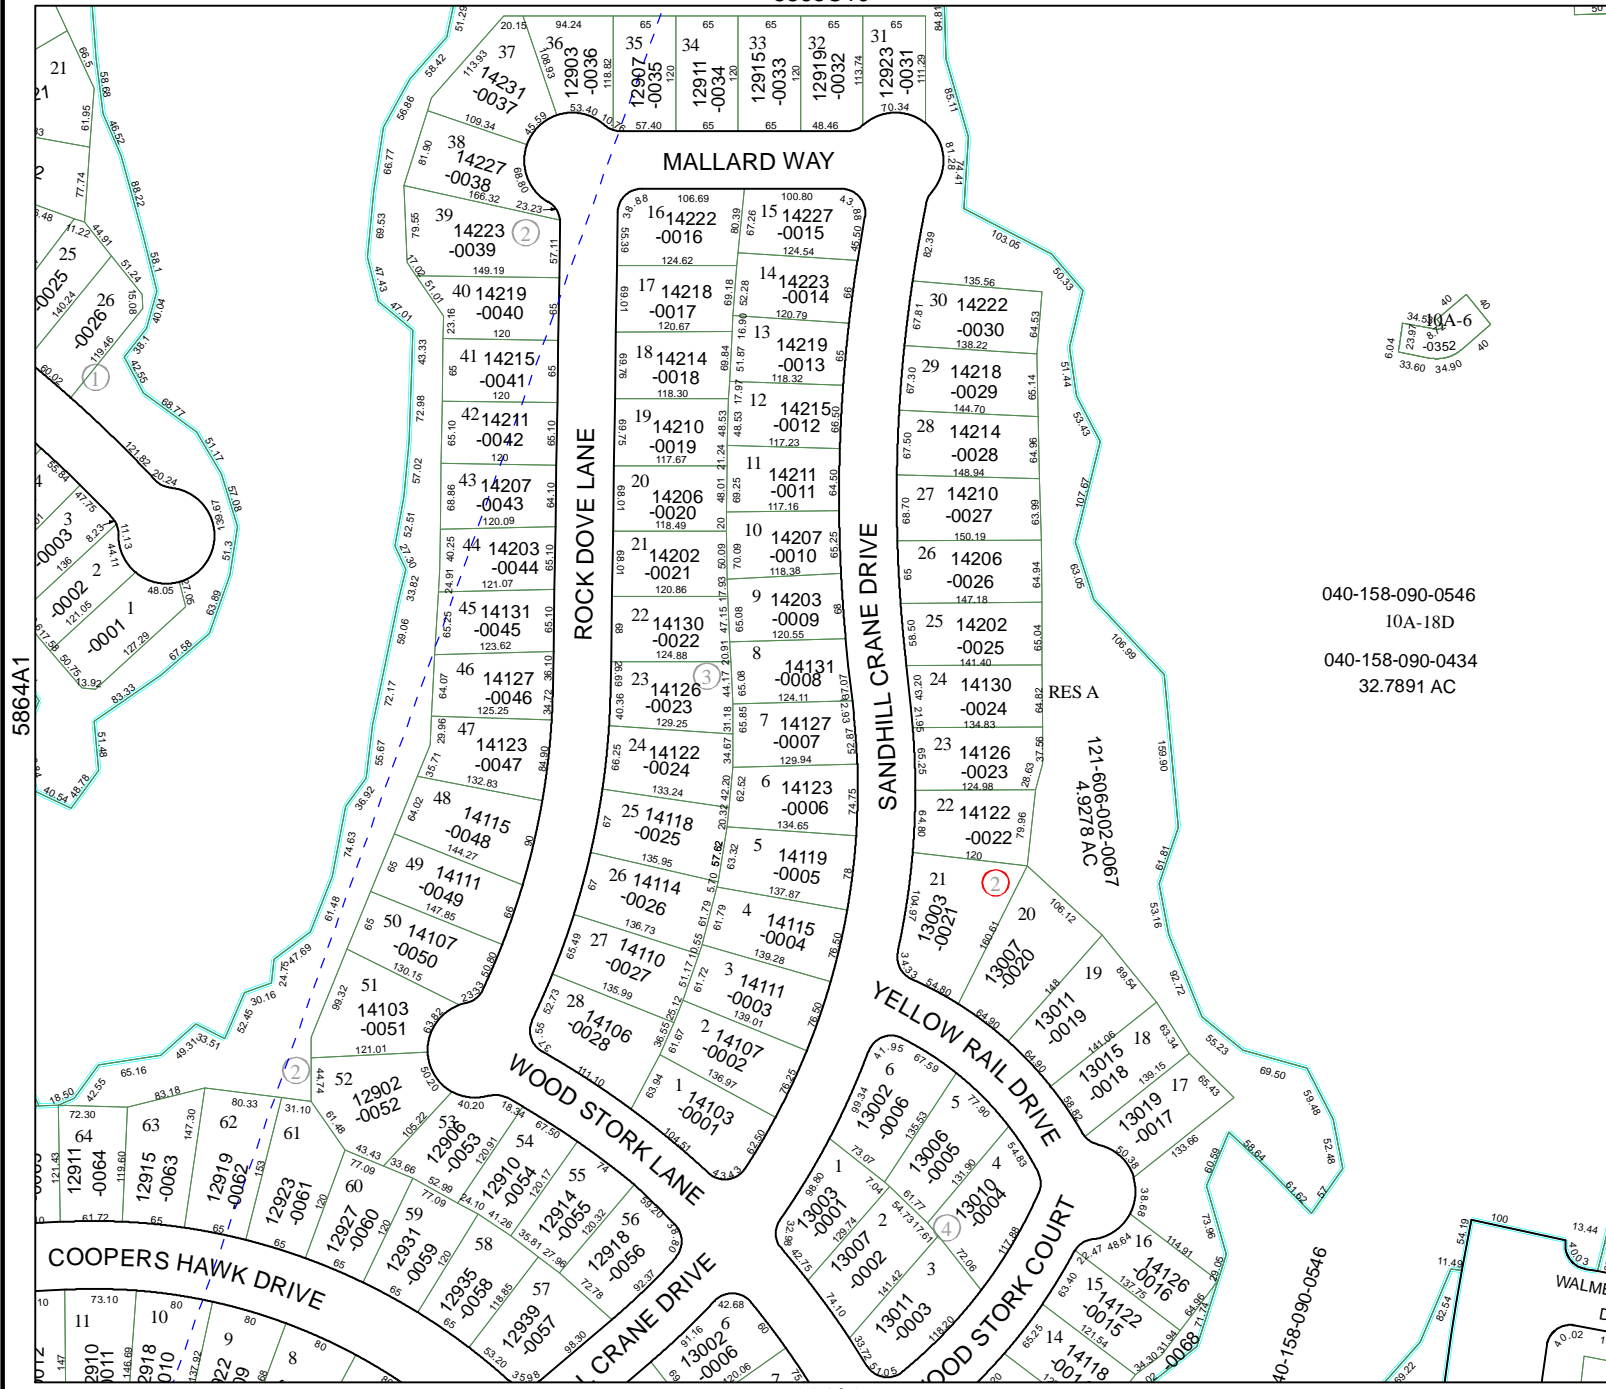

5865C10

5864A

5864A6

# Harris County Appraisal District

PUBLICATION DATE:  
8/15/2011

Geospatial or map data maintained by the Harris County Appraisal District is for informational purposes and may not have been prepared for or be suitable for legal, engineering, or surveying purposes. It does not represent an on-the-ground survey and only represents the approximate location of property boundaries.

### MAP LOCATION

040-158-090-0546  
10A-18D  
040-158-090-0434  
32.7891 AC

5864A3