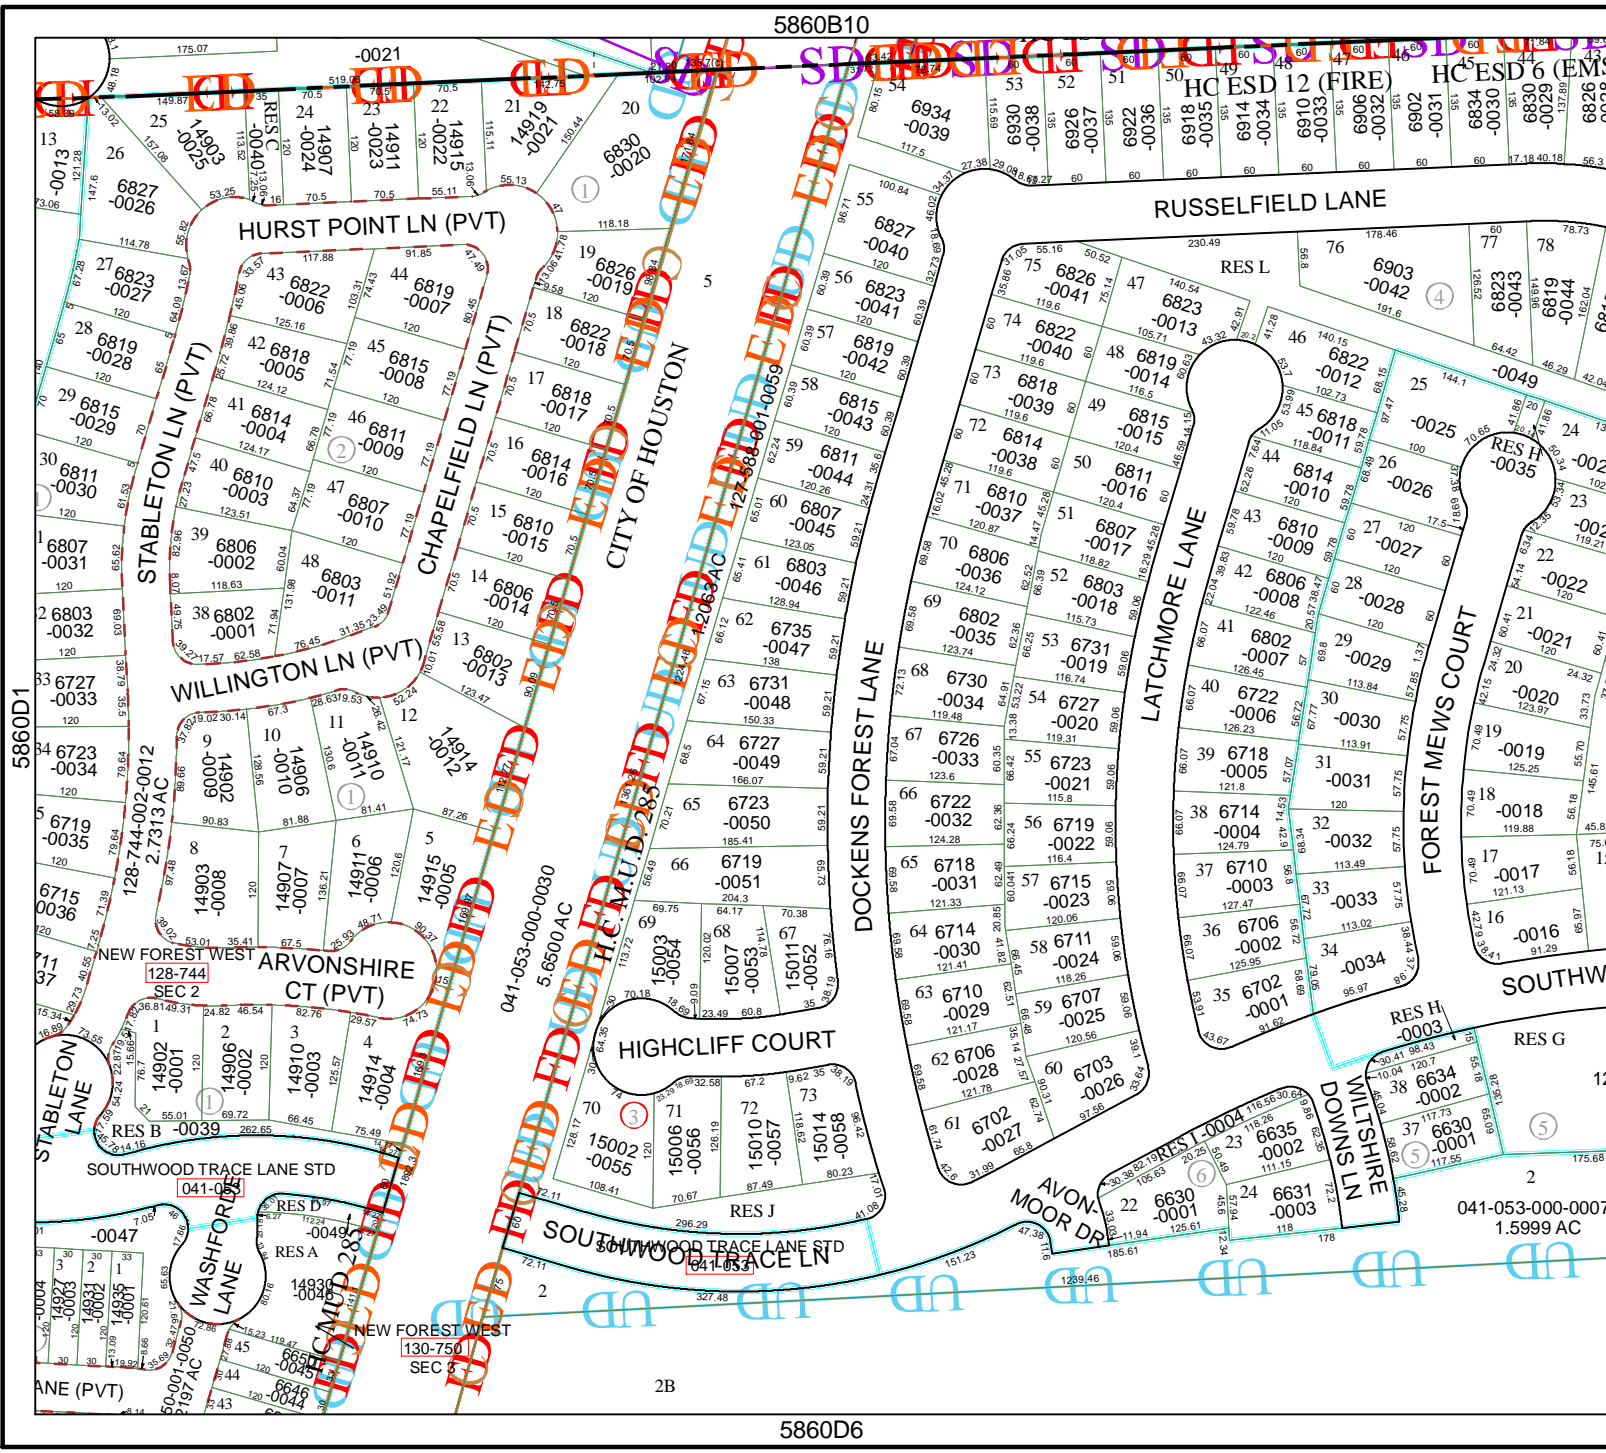

Harris County Appraisal District

0 100 200
 PUBLICATION DATE:
 8/15/2011

Geospatial or map data maintained by the Harris County Appraisal District is for informational purposes and may not be prepared for or be suitable for legal, engineering, or surveying purposes. It does not represent an on-the-ground survey and only represents the approximate location of property boundaries.

MAP LOCATION

FACET 5860D

1	2	3	4
5	6	7	8
9	10	11	12

5860B10

5860D1

5860D3

2B

5860D6