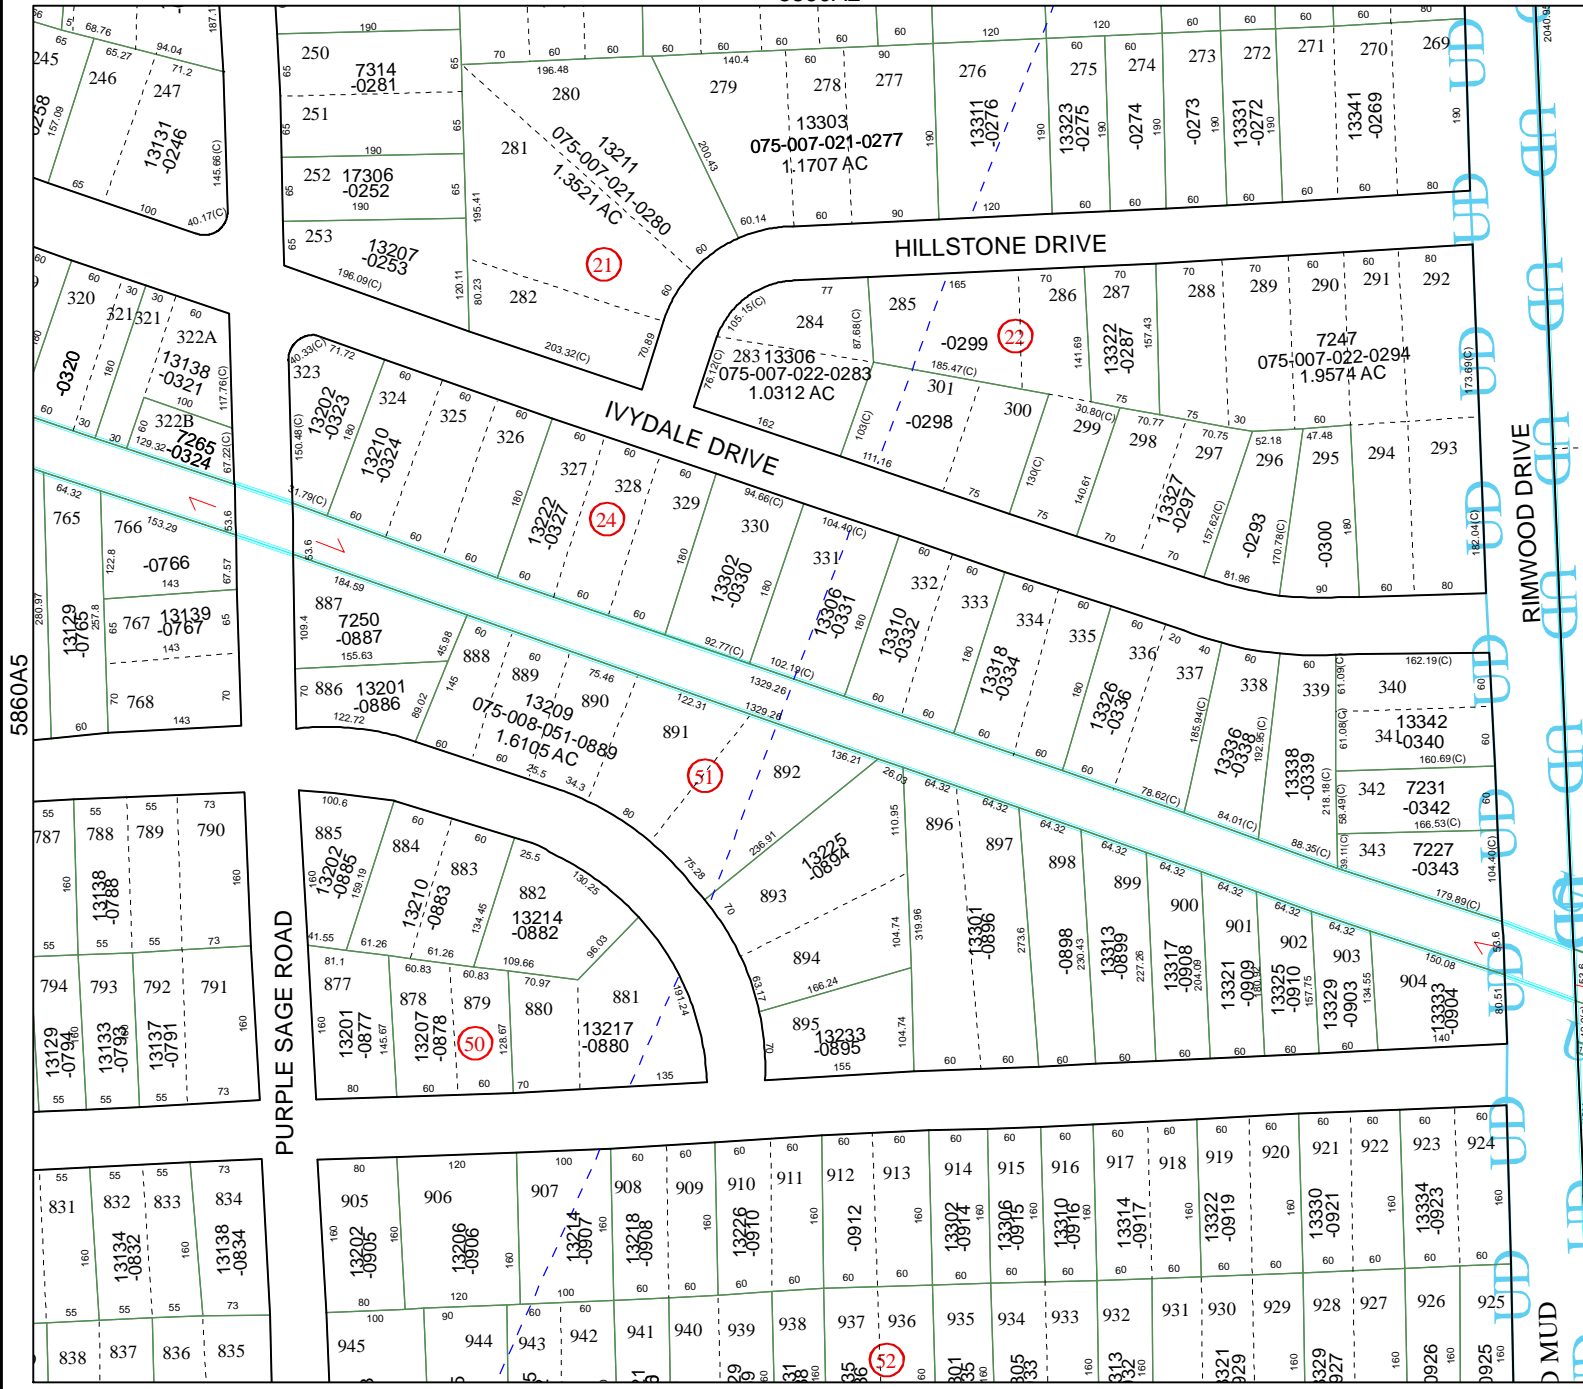

5860A2

5860A10

Harris County Appraisal District

0 100 200
PUBLICATION DATE:
 1/7/2012

Geospatial or map data maintained by the Harris County Appraisal District is for informational purposes and may not have been prepared for or be suitable for legal, engineering, or surveying purposes. It does not represent an on-the-ground survey and only represents the approximate location of property boundaries.

MAP LOCATION

FACET 5860A

1	2	3	4
5	6	7	8
9	10	11	12

5860A5

5860A7

RIMWOOD DRIVE

PURPLE SAGE ROAD

HILLSTONE DRIVE

IVYDALE DRIVE