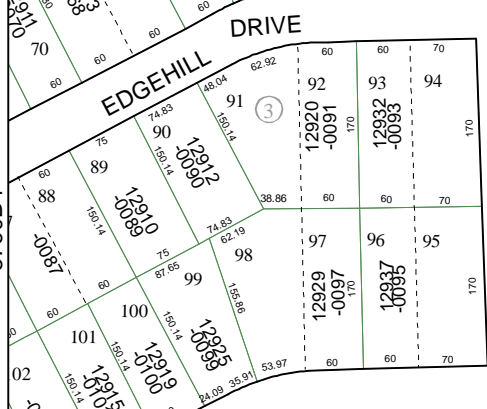

5861C9

COLUMBINE LANE

COLUMBINE LANE

Harris County Appraisal District

0 100 200

PUBLICATION DATE:
8/15/2011

Geospatial or map data maintained by the Harris County Appraisal District is for informational purposes and may not be suitable for legal, engineering, or surveying purposes. It does not represent an on-the-ground survey and only represents the approximate location of property boundaries.

MAP LOCATION

FACET 5860A

1	2	3	4
5	6	7	8
9	10	11	12

5860A5

5760B4

5860A2

DALEFORD LANE

BEAUMONT PLACE

EDGEHILL DRIVE

BEAUMONT PLACE

5760B4

BEAUMONT PLACE

DALEFORD LANE

BEAUMONT PLACE

EDGEHILL DRIVE

BEAUMONT PLACE

5760B4

BEAUMONT PLACE

DALEFORD LANE

BEAUMONT PLACE

EDGEHILL DRIVE

BEAUMONT PLACE

5760B4

BEAUMONT PLACE