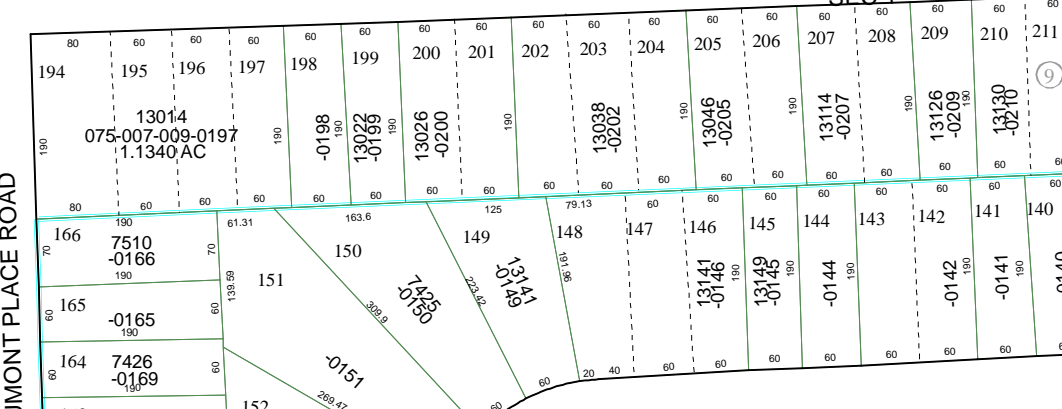

5861C9

COLUMBINE LANE

COLUMBINE LANE

Harris County Appraisal District

0 100 200

PUBLICATION DATE:
8/15/2011

Geospatial or map data maintained by the Harris County Appraisal District is for informational purposes and may not be suitable for legal, engineering, or surveying purposes. It does not represent an on-the-ground survey and only represents the approximate location of property boundaries.

MAP LOCATION

FACET 5860A

1	2	3	4
5	6	7	8
9	10	11	12

5860A5

5760B4

5860A2

DALEFORD LANE

BEAUMONT PLACE

EDGEHILL DRIVE

BEAUMONT PLACE

5760B4

BEAUMONT PLACE

DALEFORD LANE

BEAUMONT PLACE

EDGEHILL DRIVE

BEAUMONT PLACE

5760B4

BEAUMONT PLACE

DALEFORD LANE

BEAUMONT PLACE

EDGEHILL DRIVE

BEAUMONT PLACE

5760B4

BEAUMONT PLACE