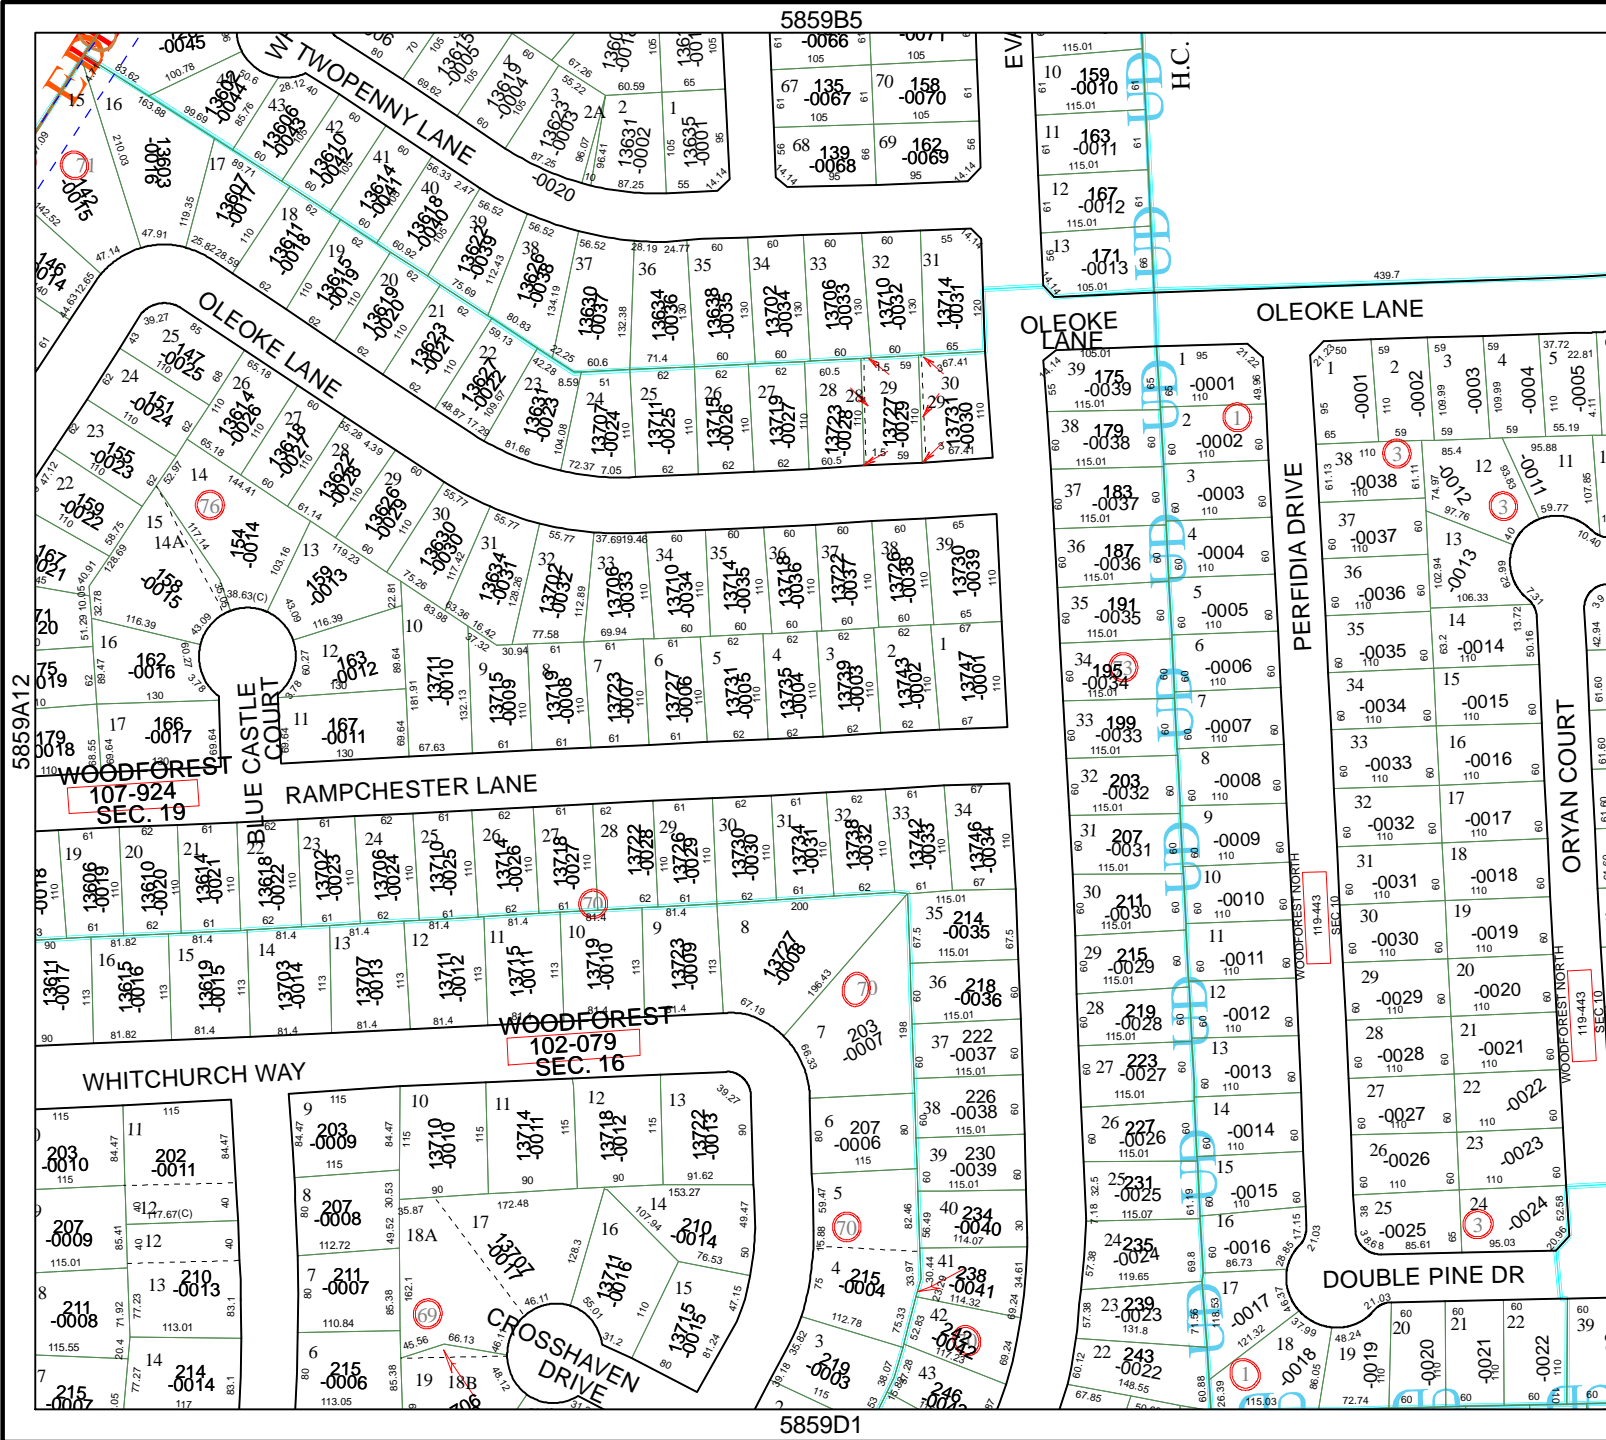

Harris County Appraisal District

0 100 200

PUBLICATION DATE:
9/1/2011

Geospatial or map data maintained by the Harris County Appraisal District is for informational purposes and may not be suitable for legal, engineering, or surveying purposes. It does not represent an on-the-ground survey and only represents the approximate location of property boundaries.

MAP LOCATION

FACET 5859B

1	2	3	4
5	6	7	8
9	10	11	12

5859D1