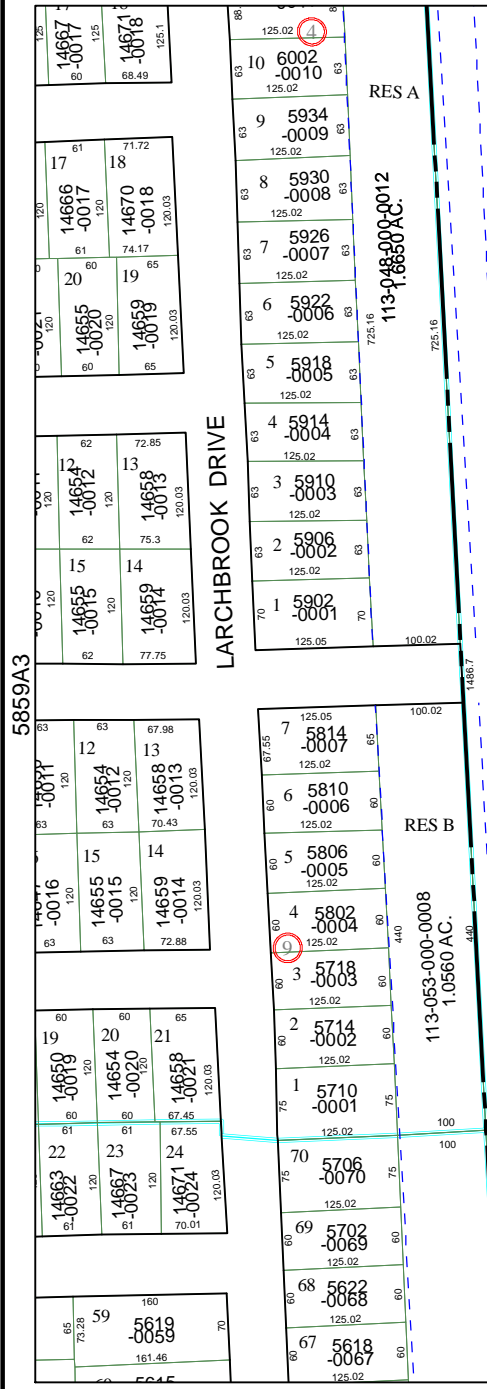

5860C12

RES A

RES B

IS-3

044-020-000-0059
23.8280 AC

UVALDE ROAD

5859A8

Harris County Appraisal District

PUBLICATION DATE:
8/15/2011

Geospatial or map data maintained by the Harris County Appraisal District is for informational purposes and may not be prepared for or be suitable for legal, engineering, or surveying purposes. It does not represent an on-the-ground survey and only represents the approximate location of property boundaries.

MAP LOCATION

FACET 5859A

1	2	3	4
5	6	7	8
9	10	11	12

5859B1

5859A3