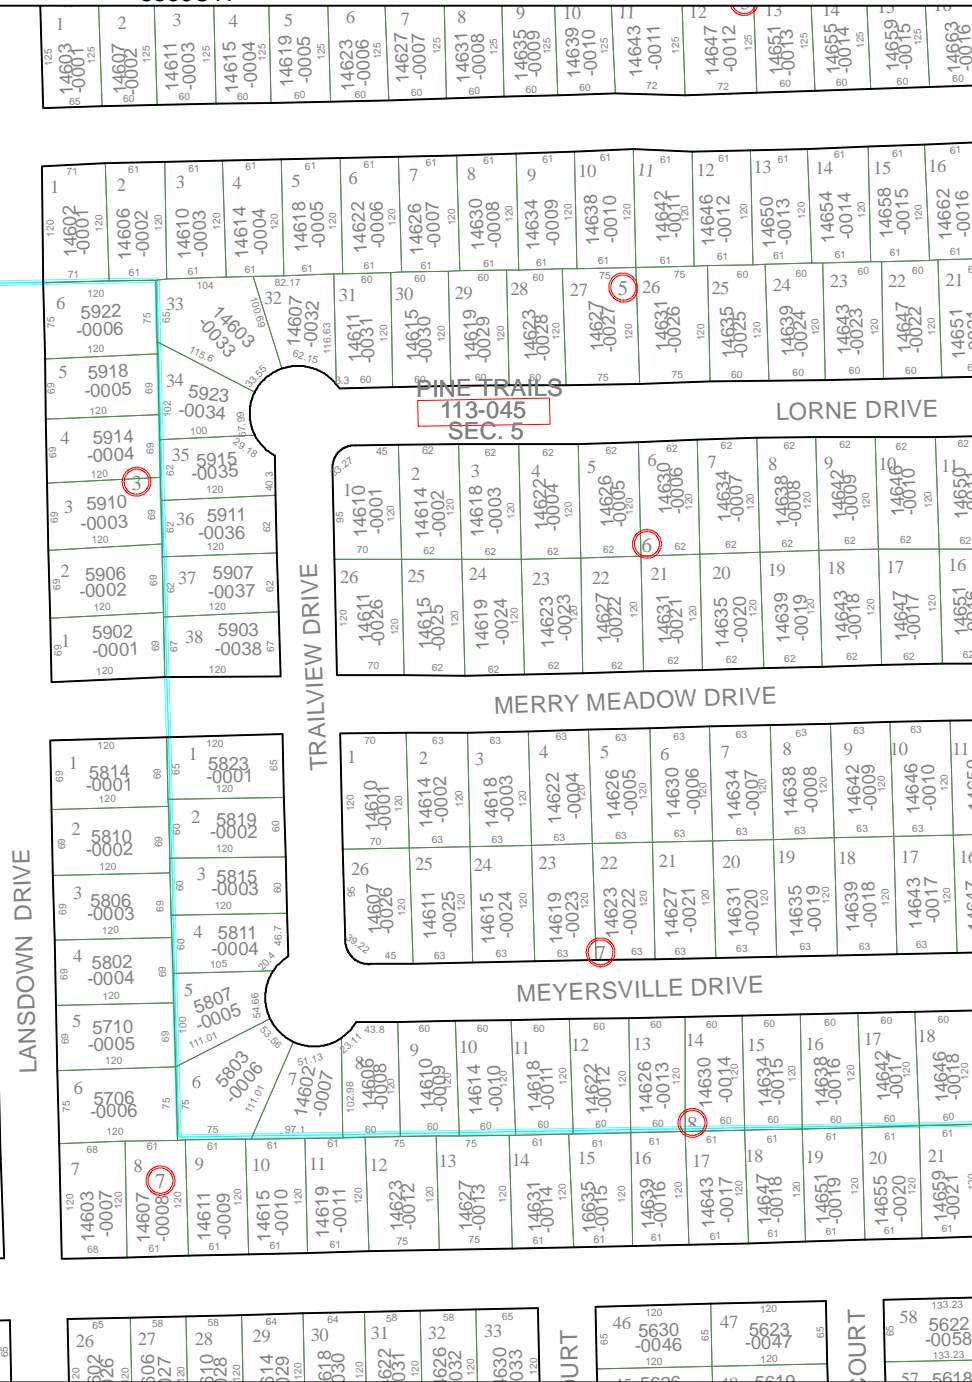

5860C11

5859A7

5859A2

Harris County Appraisal District

0 100 200
PUBLICATION DATE:
8/15/2011

Geospatial or map data maintained by the Harris County Appraisal District is for informational purposes and may not be prepared for or be suitable for legal, engineering, or surveying purposes. It does not represent an on-the-ground survey and only represents the approximate location of property boundaries.

MAP LOCATION

FACET 5859A

1	2	3	4
5	6	7	8
9	10	11	12

TRAILVIEW DRIVE

LANSDOWN DRIVE

PINE TRAILS SEC. 5

PINE TRAILS SEC. 7

MERRY MEADOW DRIVE

MEYERSVILLE DRIVE

LORNE DRIVE

CURT

COURT