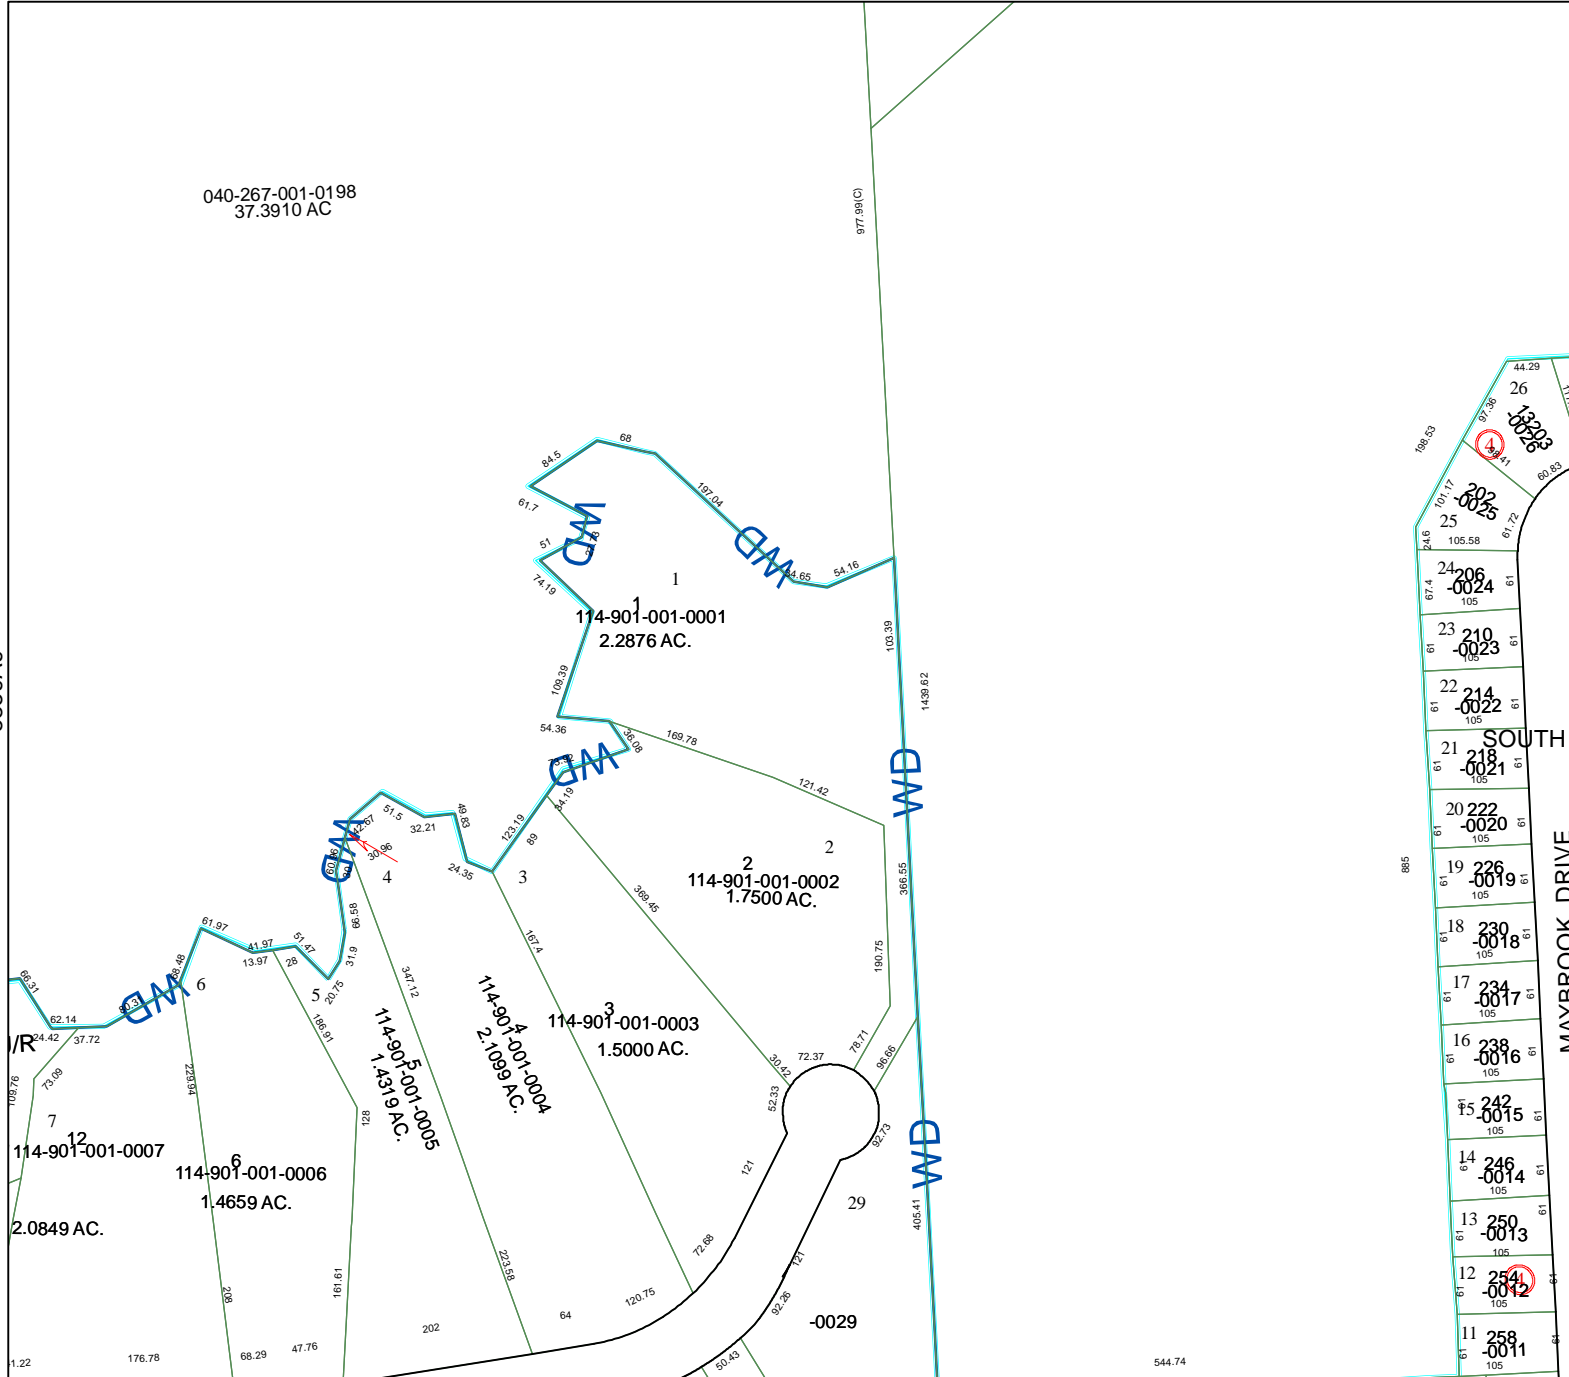

406.41

406.41

5859C2

544.74

Harris County Appraisal District

0 100 200

PUBLICATION DATE:
1/18/2012

Geospatial or map data maintained by the Harris County Appraisal District is for informational purposes and may not have been prepared for or be suitable for legal, engineering, or surveying purposes. It does not represent an on-the-ground survey and only represents the approximate location of property boundaries.

MAP LOCATION

FACET 5859A

1	2	3	4
5	6	7	8
9	10	11	12

MAYBROOK DRIVE

5859A11