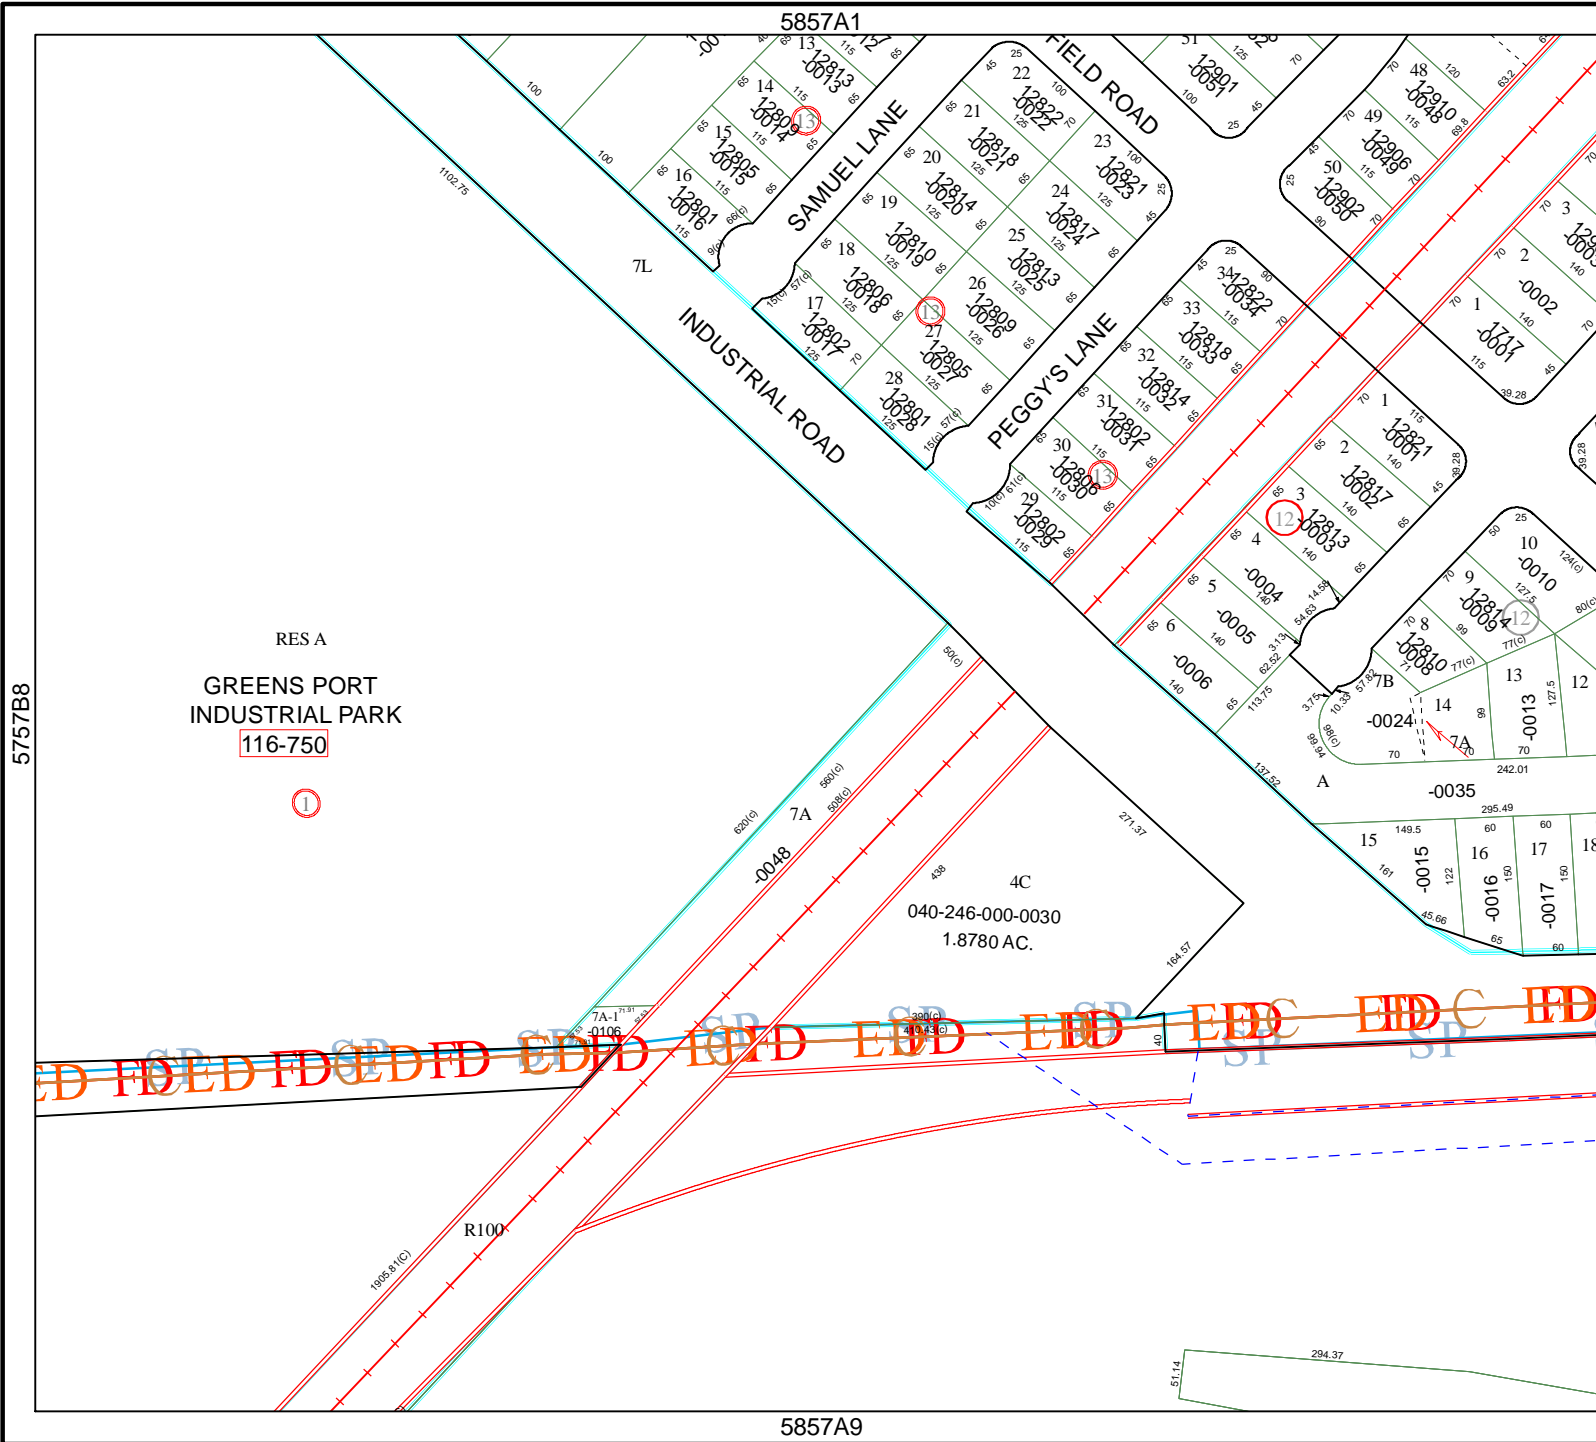

Harris County Appraisal District

0 100 200

PUBLICATION DATE:
8/15/2011

Geospatial or map data maintained by the Harris County Appraisal District is for informational purposes and may **not** have been prepared for or be suitable for legal, engineering, or surveying purposes. It does **not** represent an on-the-ground survey and only represents the approximate location of property boundaries.

MAP LOCATION

FACET 5857A

1	2	3	4
5	6	7	8
9	10	11	12

5857A9

5757B8

5857A6