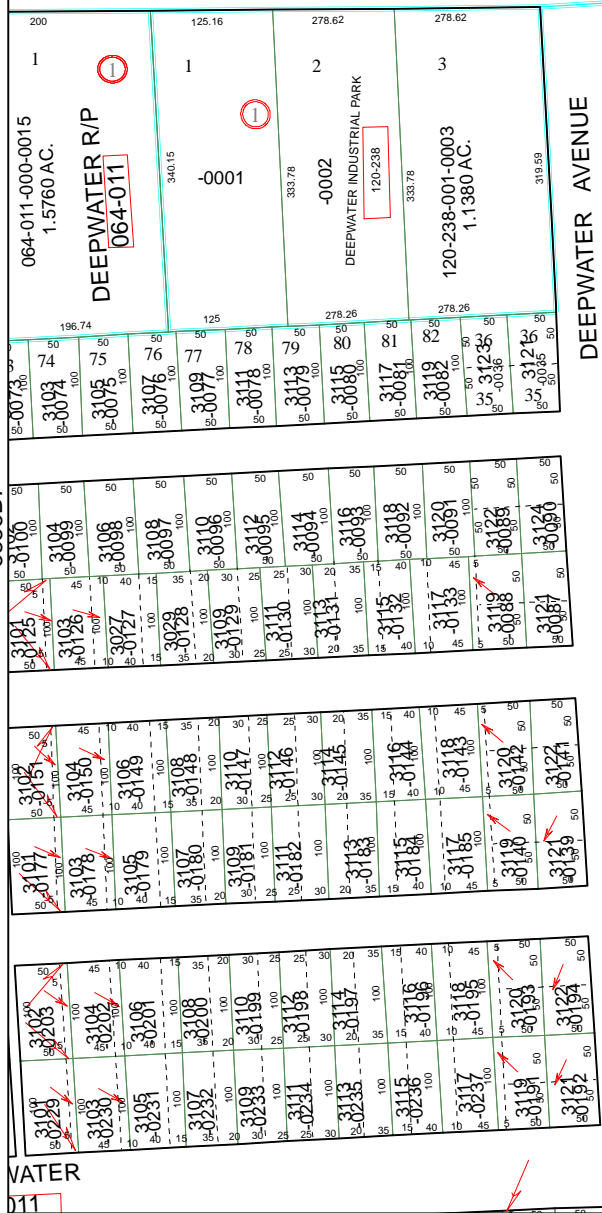

# Harris County Appraisal District

PUBLICATION DATE:  
8/15/2011

Geospatial or map data maintained by the Harris County Appraisal District is for informational purposes and may not be suitable for legal, engineering, or surveying purposes. It does not represent an on-the-ground survey and only represents the approximate location of property boundaries.

MAP LOCATION

## FACET 5855B

1	2	3	4
5	6	7	8
9	10	11	12

5855B7

5955A5