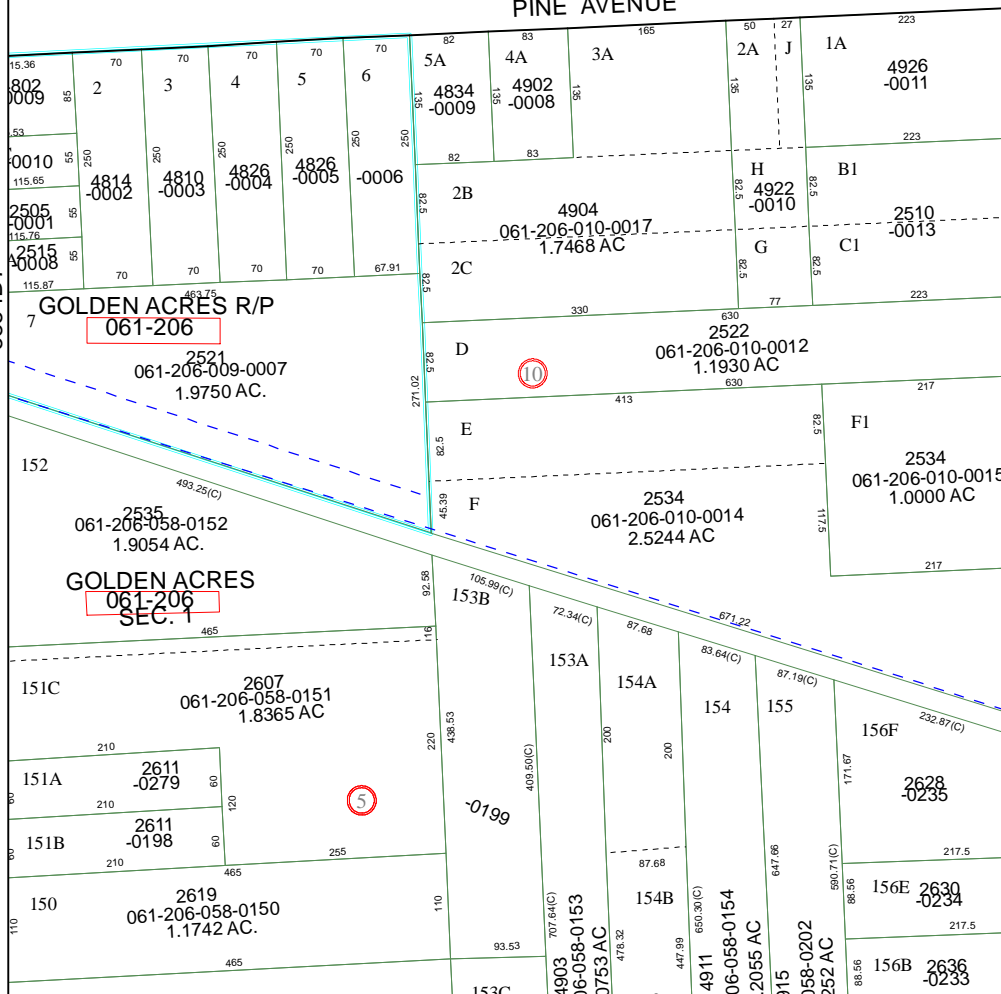

5854D4

PINE AVENUE

5854D12

Harris County Appraisal District

PUBLICATION DATE:
8/15/2011

Geospatial or map data maintained by the Harris County Appraisal District is for informational purposes and may not be prepared for or be suitable for legal, engineering, or surveying purposes. It does not represent an on-the-ground survey and only represents the approximate location of property boundaries.

MAP LOCATION

FACET 5854D

1	2	3	4
5	6	7	8
9	10	11	12

5854D7

5954C5