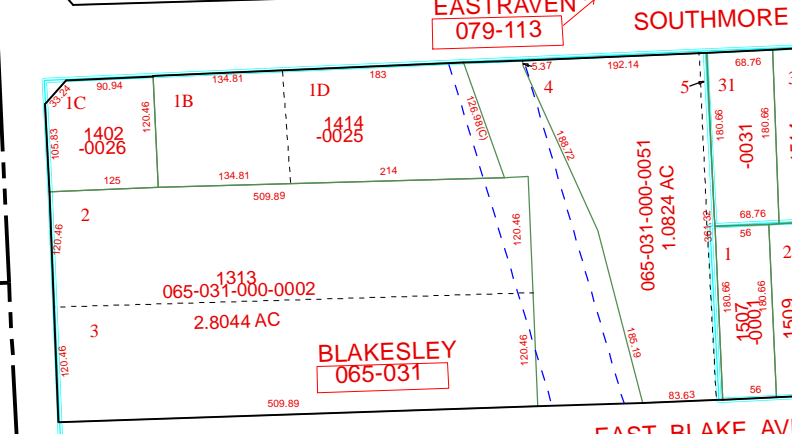

5855C11

WILLIAMS ACRES
082-447 DUNHILL LANE

WILLIAMS ACRES
072-080

CARROLL DRIVE

1256
072-080-004-0008
4.3619 AC

DAVIS DRIVE

LEE AVENUE CENTRAL PASADENA
076-035

EAST SOUTHWEST AVENUE

Harris County Appraisal District

0 100 200
PUBLICATION DATE:
1/6/2012

Geospatial or map data maintained by the Harris County Appraisal District is for informational purposes and may not have been prepared for or be suitable for legal, engineering, or surveying purposes. It does not represent an on-the-ground survey and only represents the approximate location of property boundaries.

MAP LOCATION

FACET 5854A

1	2	3	4
5	6	7	8
9	10	11	12

5854A2

5854A7

5854A4