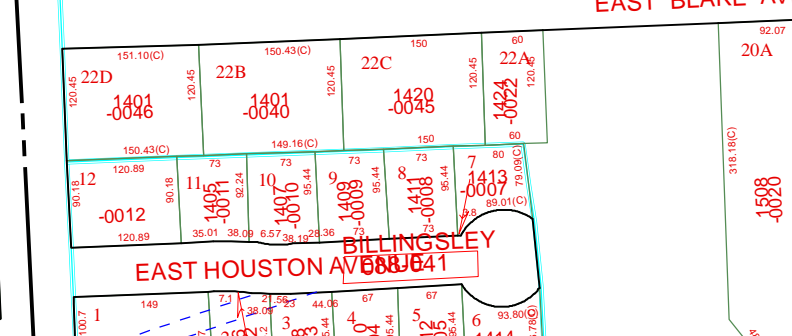

5855C11

WILLIAMS ACRES
082-447 DUNHILL LANE

WILLIAMS ACRES
072-080

CARROLL DRIVE

1256
072-080-004-0008
4.3619 AC

DAVIS DRIVE

LEE AVENUE CENTRAL PASADENA
076-035

EAST SOUTHWEST AVENUE

Harris County Appraisal District

0 100 200
PUBLICATION DATE:
1/6/2012

Geospatial or map data maintained by the Harris County Appraisal District is for informational purposes and may not have been prepared for or be suitable for legal, engineering, or surveying purposes. It does not represent an on-the-ground survey and only represents the approximate location of property boundaries.

MAP LOCATION

FACET 5854A

1	2	3	4
5	6	7	8
9	10	11	12

5854A2

5854A7

5854A4