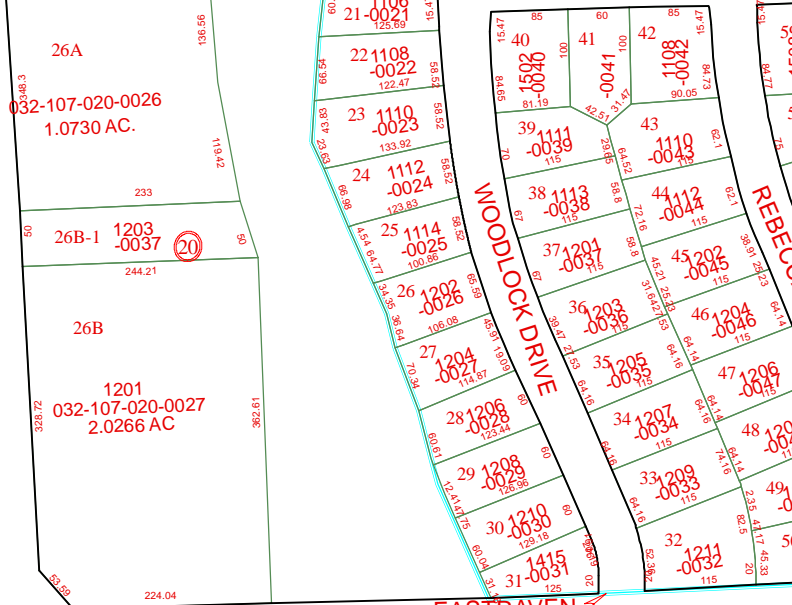

5855C11

WILLIAMS ACRES
082-447 DUNHILL LANE

WILLIAMS ACRES
072-080

CARROLL DRIVE

1256
072-080-004-0008
4.3619 AC

DAVIS DRIVE

LEE AVENUE CENTRAL PASADENA
076-035

EAST SOUTHWEST AVENUE

Harris County Appraisal District

0 100 200
PUBLICATION DATE:
1/6/2012

Geospatial or map data maintained by the Harris County Appraisal District is for informational purposes and may not have been prepared for or be suitable for legal, engineering, or surveying purposes. It does not represent an on-the-ground survey and only represents the approximate location of property boundaries.

MAP LOCATION

FACET 5854A

1	2	3	4
5	6	7	8
9	10	11	12

5854A2

5854A7

5854A4