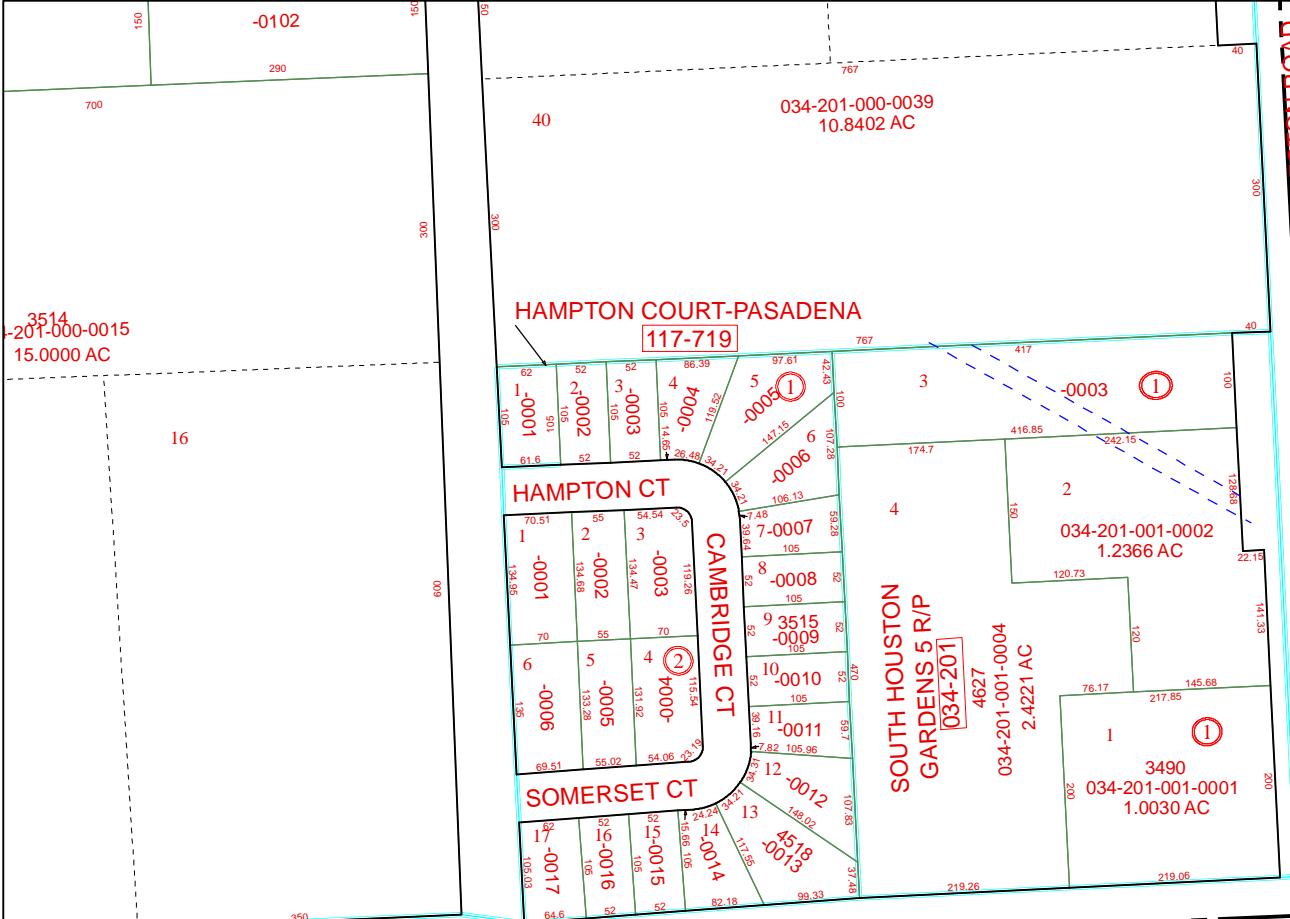

5853B7

PRESTON ROAD

Harris County Appraisal District

0 100 200
 PUBLICATION DATE:
 11/22/2011

Geospatial or map data maintained by the Harris County Appraisal District is for informational purposes and may not have been prepared for or be suitable for legal, engineering, or surveying purposes. It does not represent an on-the-ground survey and only represents the approximate location of property boundaries.

MAP LOCATION

FACET 5853B

1	2	3	4
5	6	7	8
9	10	11	12

5853B10

5-000-0039
602 AC

034-195-000-0040
4.6440 AC.

5853D3

BUENA VISTA/H R/P
 114-779

SOUTH HOUSTON
 GARDENS 5 R/P
 034-201

R STREET

E DRIVE

42

41

40

39

38

21

20

19

18

17

16

15

14