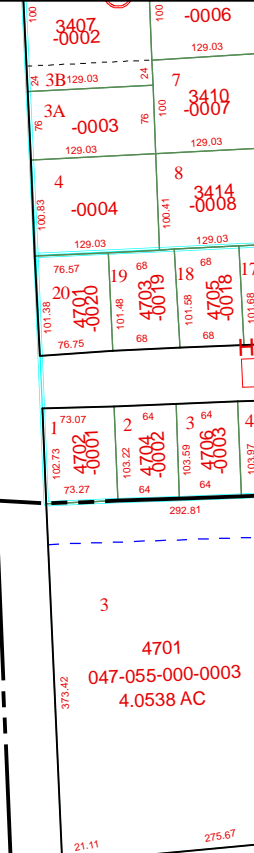

5853B7

PRESTON ROAD

Harris County Appraisal District

0 100 200
 PUBLICATION DATE:
 11/22/2011

Geospatial or map data maintained by the Harris County Appraisal District is for informational purposes and may not have been prepared for or be suitable for legal, engineering, or surveying purposes. It does not represent an on-the-ground survey and only represents the approximate location of property boundaries.

MAP LOCATION

FACET 5853B

1	2	3	4
5	6	7	8
9	10	11	12

5853B10

5-000-0039
602 AC

034-195-000-0040
4.6440 AC.

5853D3

BUENA VISTA/H R/P
 114-779

SOUTH HOUSTON
 GARDENS 5 R/P
 034-201

R STREET

E DRIVE

42

41

40

39

38

21

20

19

18

17

16

15

14