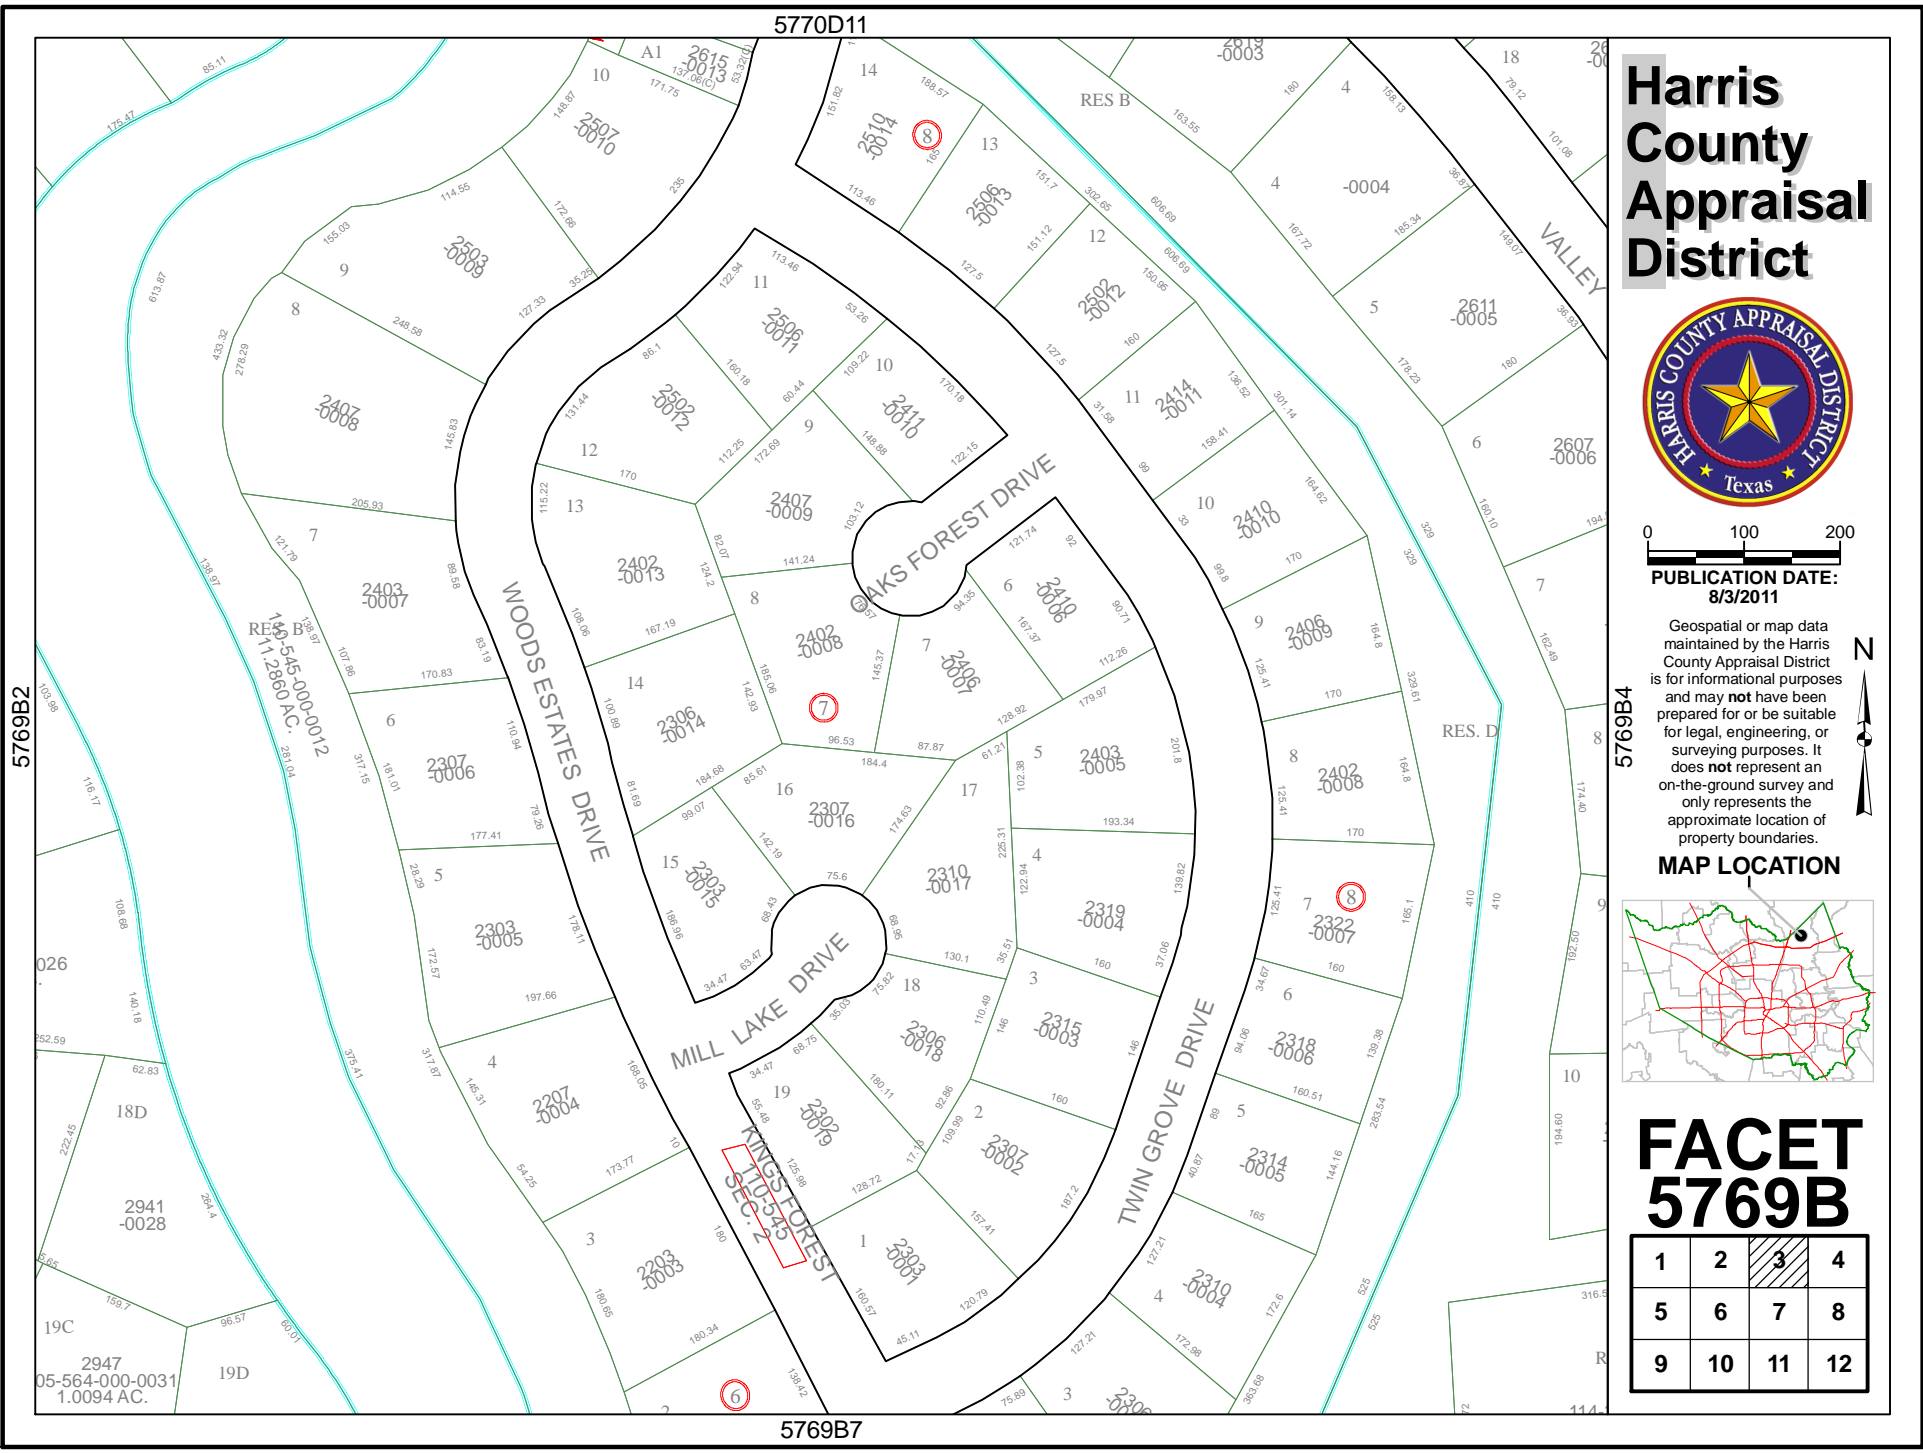

# Harris County Appraisal District

0 100 200  
**PUBLICATION DATE:**  
 8/3/2011

Geospatial or map data maintained by the Harris County Appraisal District is for informational purposes and may **not** have been prepared for or be suitable for legal, engineering, or surveying purposes. It does **not** represent an on-the-ground survey and only represents the approximate location of property boundaries.

### MAP LOCATION

## FACET 5769B

1	2	3	4
5	6	7	8
9	10	11	12

5770D11

5769B2

5769B4

5769B7

2947  
 05-564-000-0031  
 1.0094 AC.