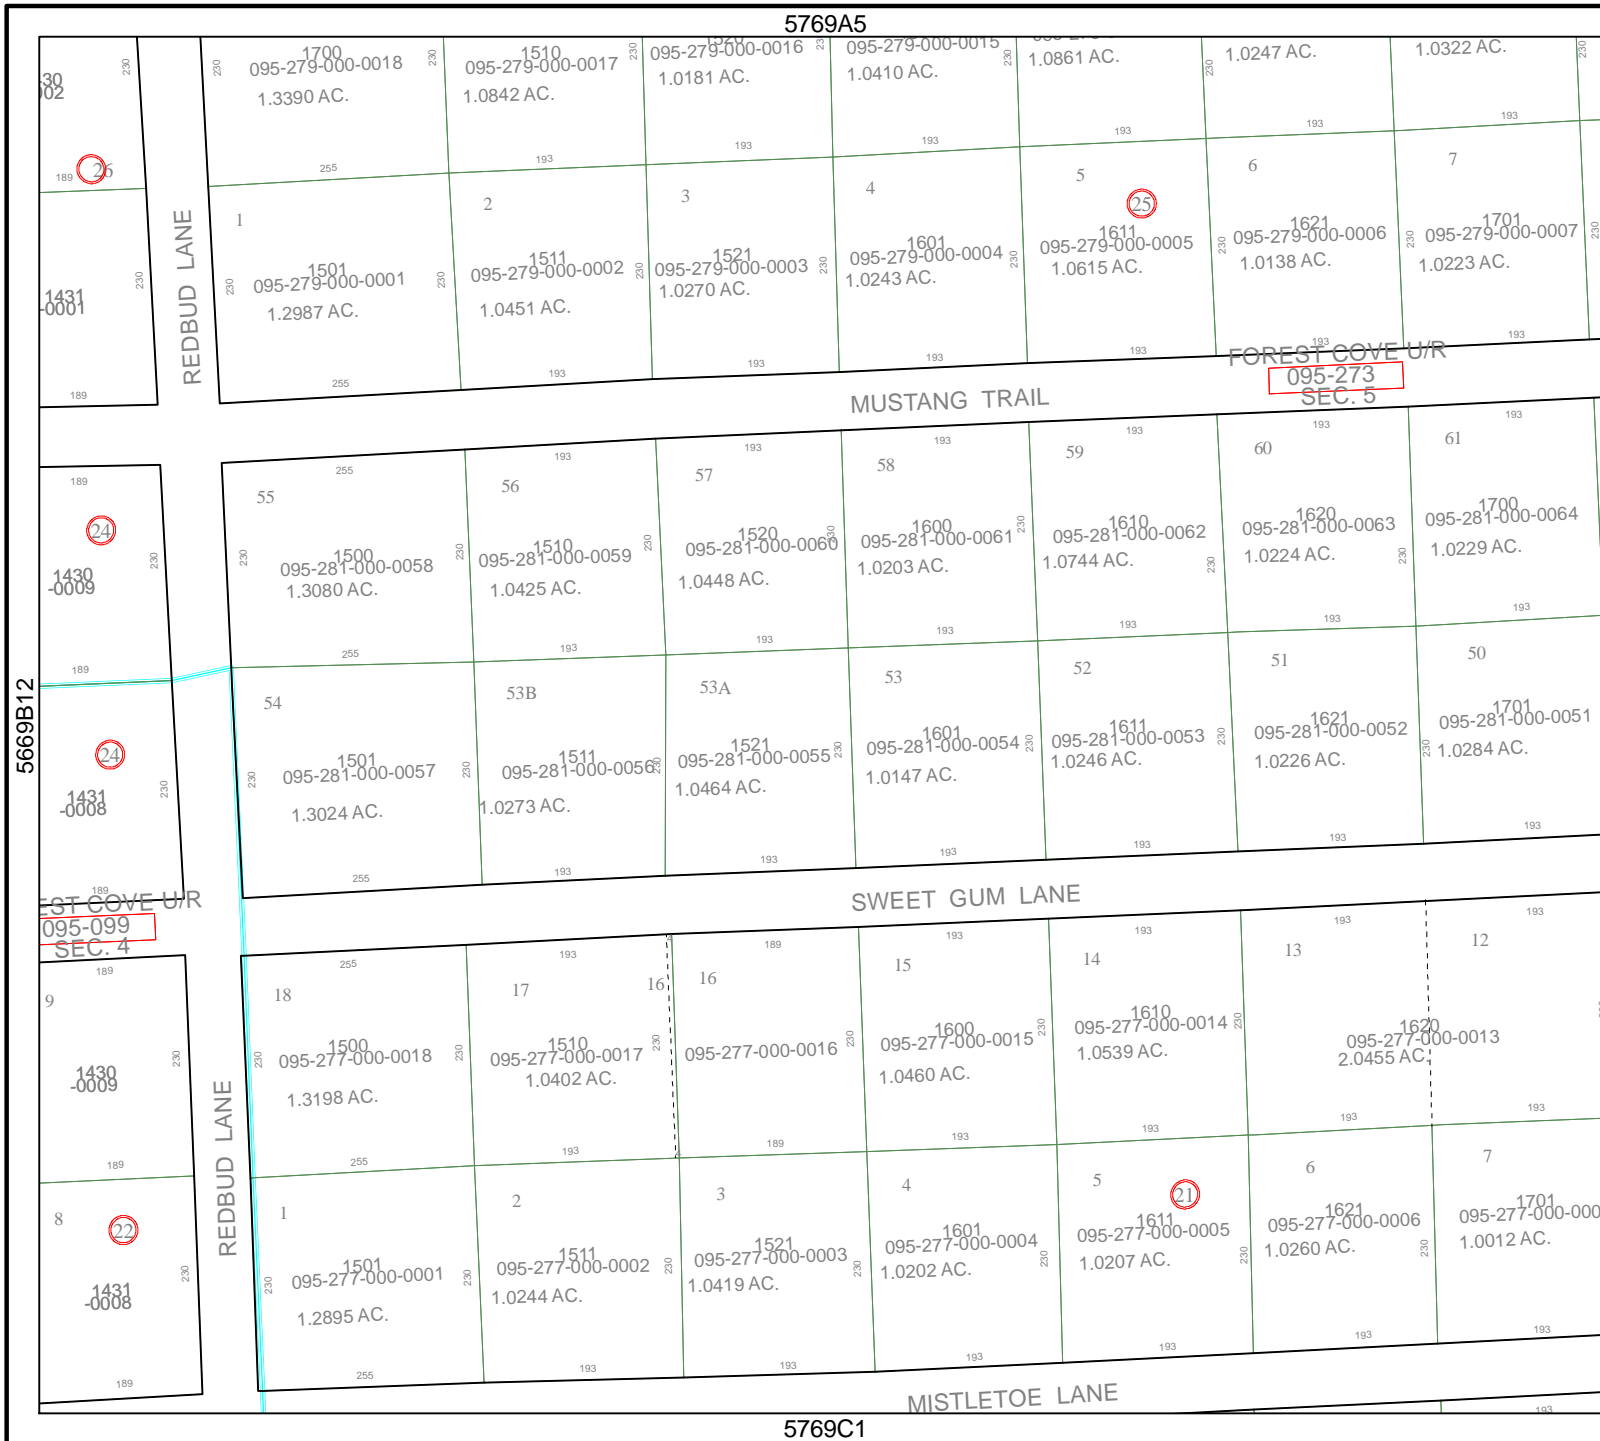

5769A5

Harris County Appraisal District

0 100 200

PUBLICATION DATE:
10/10/2011

Geospatial or map data maintained by the Harris County Appraisal District is for informational purposes and may not have been prepared for or be suitable for legal, engineering, or surveying purposes. It does not represent an on-the-ground survey and only represents the approximate location of property boundaries.

MAP LOCATION

FACET 5769A

1	2	3	4
5	6	7	8
9	10	11	12

5769C1

5669B12

5769A10